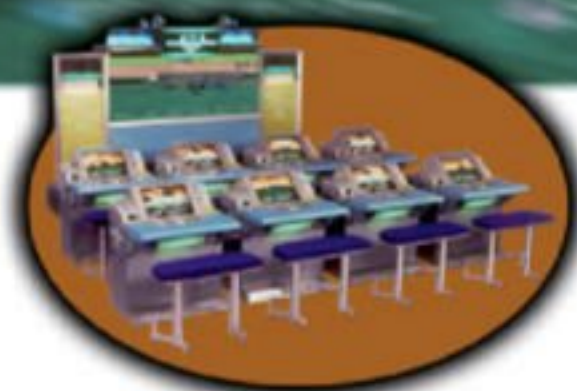

Derby Owners Club Dimensions

183"W x 234"D x 95"H (as shown)*

Weight 3,680 lbs (approx.)

*Varies according to installed configuration

(Brochure screen images are from DOC Japan version)

SEGA®

Sega Enterprises, Inc (USA)
650 Townsend Street, Ste 575 • San Francisco, CA 94103
tel (415) 701-6500 • fax (415) 701-6568

Hitmaker
Original game © SEGA
© SEGA/Hitmaker, 2001