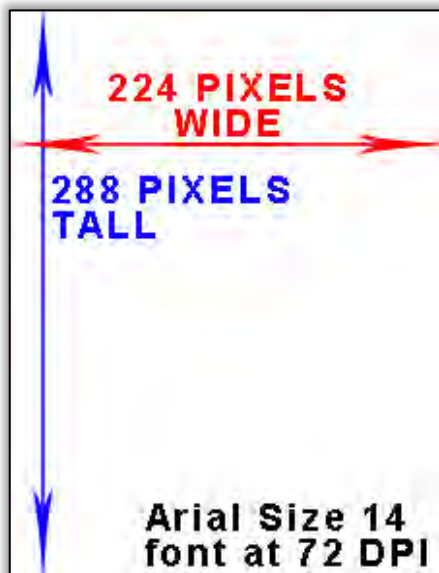

1. On your personal computer upload 1-3 images which you would like displayed on the screen to a standard USB flash drive. Images should be **.TGA, .PNG or .JPG file type**.

Images should also be in **224 pixel by 288 pixel resolution**, larger resolution files or different file types will cause an error or will not appear on the machine.

Sizing:

Sized Image:

Uploaded Results:

****To be able to clearly read text and images on the screen we recommend making your image at 72 DPI 224 x 288 resolution.****

For any text which you are adding to the image we recommend using a square or pixel like font with any text in size 14 or higher at 72 DPI. "Arial" Font is a good example of a font which has more square features and will appear good and legible on The World's Largest Pac-Man's pixel LED based display.