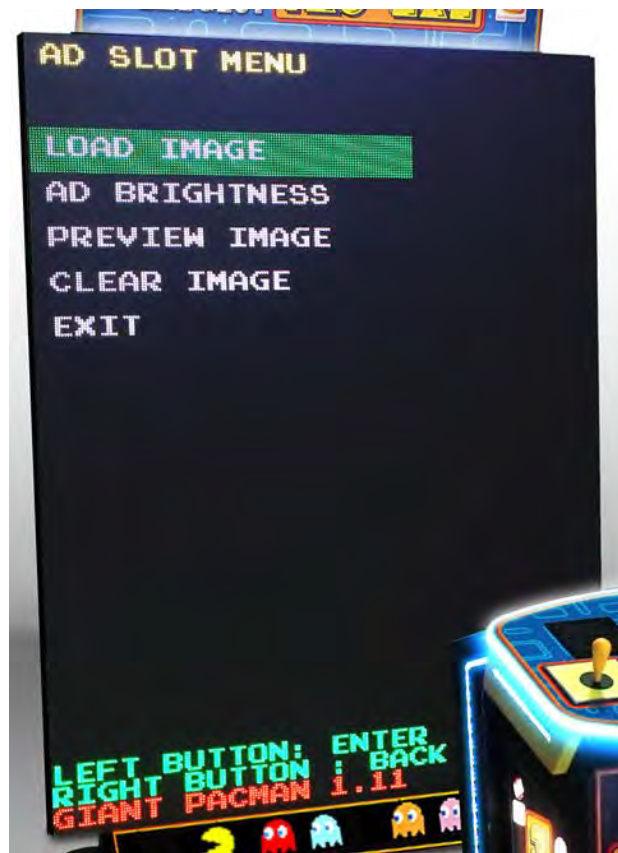

4. Select **“ADVERTISING”** from the main menu to access the advertising upload and control menu (Image 3.1). From this menu you can then select an ad slot to access the **“AD SLOT MENU”** (Image 3.2).

Image 3.2

5. Once you are in the ad slot menu you can select **“LOAD IMAGE”** which will generate a list of the file names of the images which are on your USB flash drive (Image 4.1). Navigate to the file which you would like to upload and select it.