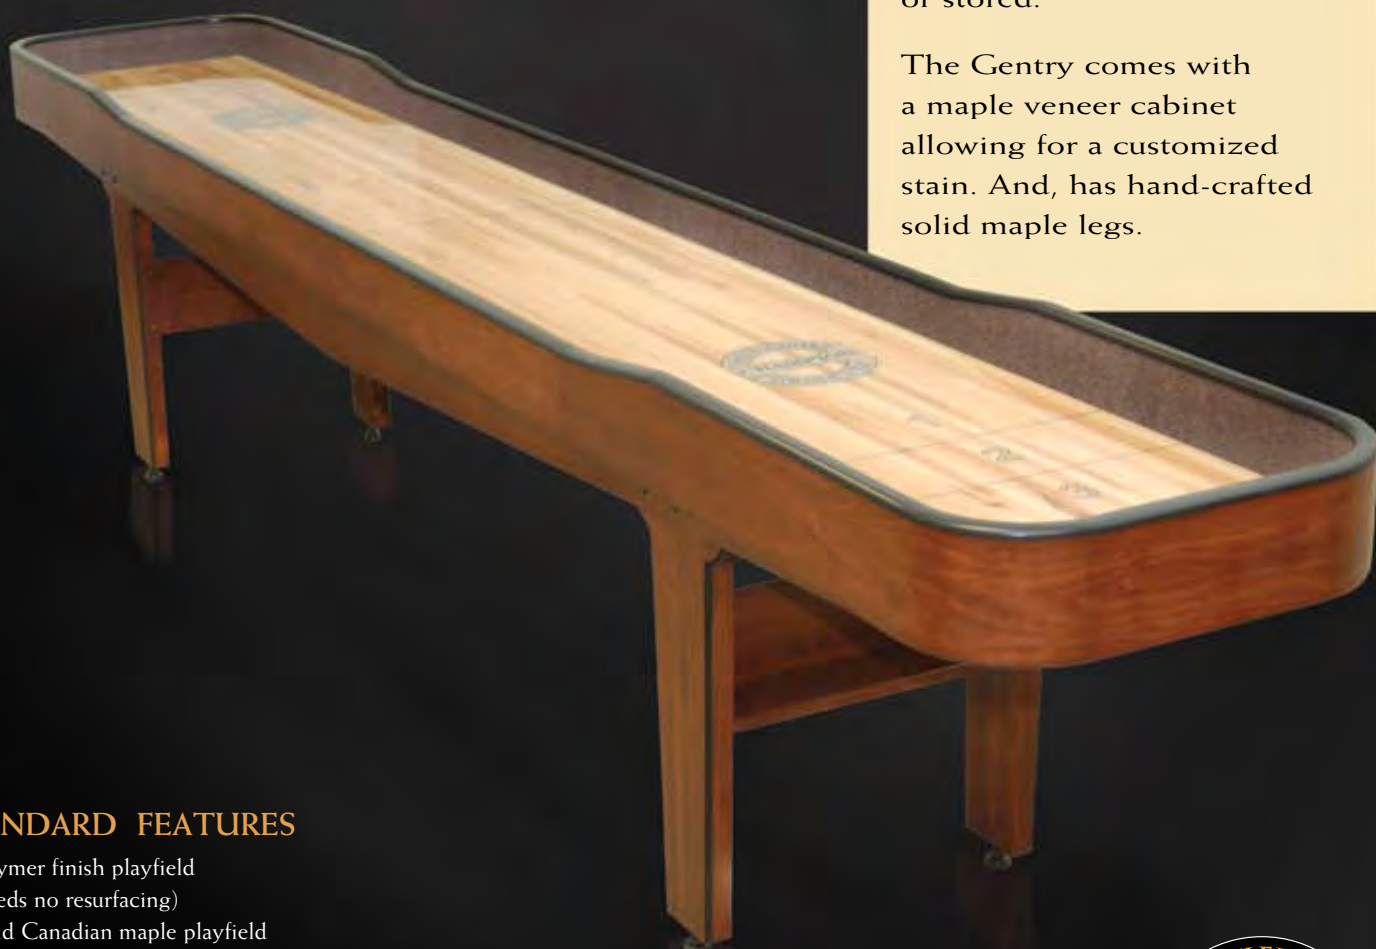

In a Class of it's own!

GENTRY

Champion Shuffleboard introduces the Gentry. With the quality craftsmanship that is standard with Champion Shuffleboard, the Gentry is ideal for any home or office. And like the Qualifier it ships in easy-to-construct parts allowing it to be moved or stored.

The Gentry comes with a maple veneer cabinet allowing for a customized stain. And, has hand-crafted solid maple legs.

STANDARD FEATURES

- Polymer finish playfield (needs no resurfacing)
- Solid Canadian maple playfield
- Customize with your logo

OPTIONAL FEATURES

- Electronic scoring
- Lights
- Customized cradle colors

SPECIFICATIONS

Board Size: 1.5" Thick x 16.5"
Length: 9, 12 & 14 feet
Width: 24" (cradle)
Height: 30" (top of playfield)