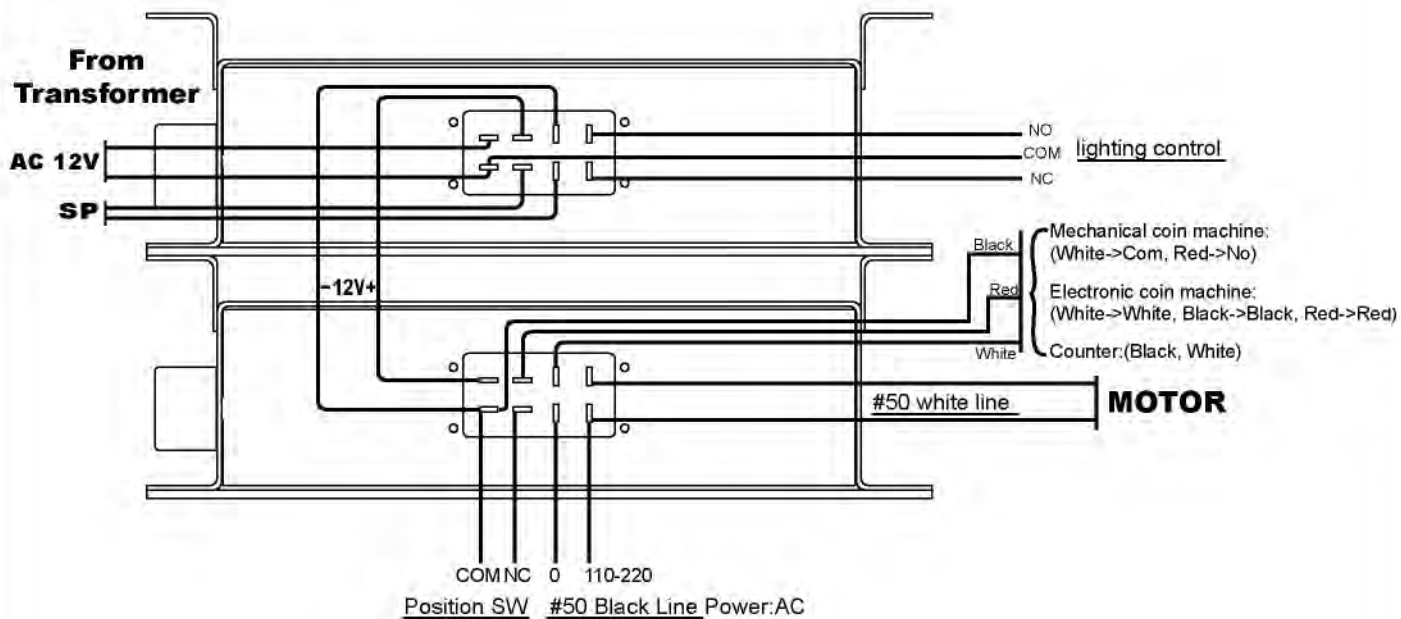

FM-001 Amazing Sport Car

Specification

Dimension L190 x W130 x H95 cm

Weight 120 kgs

Voltage 110V AC, 60Hz, 3A, Max 6A
220V AC, 50Hz, 3A, Max 6A

Amazing Sport Car FRP Model Assembly

Amazing Sport Car Detail Manual

SIDE VIEW

- | | | |
|-----------------------------------|--|----------------|
| 1. Light#6 | 10. Coin box(key#2) | s1~s5. Sticker |
| 2. FRP model of Amazing Sport Car | 11. Light#2 | |
| 3. Double frame | 12. Exhaust pipe | |
| 4. Music box | 13. Power-plug locates at rear of base | |
| 5. Controller | 14. Ladder#2 | |
| 6. Speaker | 15. Skidproof mat#2 | |
| 7. Control door | 16. FRP base | |
| 8. Steering wheel#2 | 17. Fixer | |
| 9. Electronic coin machine(key#1) | 18. Wheel | |

FC-P0001 Double Frame

Double Frame Wire Manual

size: W188mm x L78mm x H113mm

FC-P0003 Controller

Controller Operating Manual

Count: Adjust the coin from 1 coin to 5 coins

Stop Button: For Checking machine without insert coin to "STOP" the machine

STEP4
Adjust VR sensitivity tuning
Clockwise: slack selection (LED dark->light)
Anti-clockwise: strict selection (LED light->dark)

FC-P0007 Coin Box

Coin Box Manual

size: W175mm x L145mm x H175mm

Part list - Amazing Sport Car FRP Model Assembly