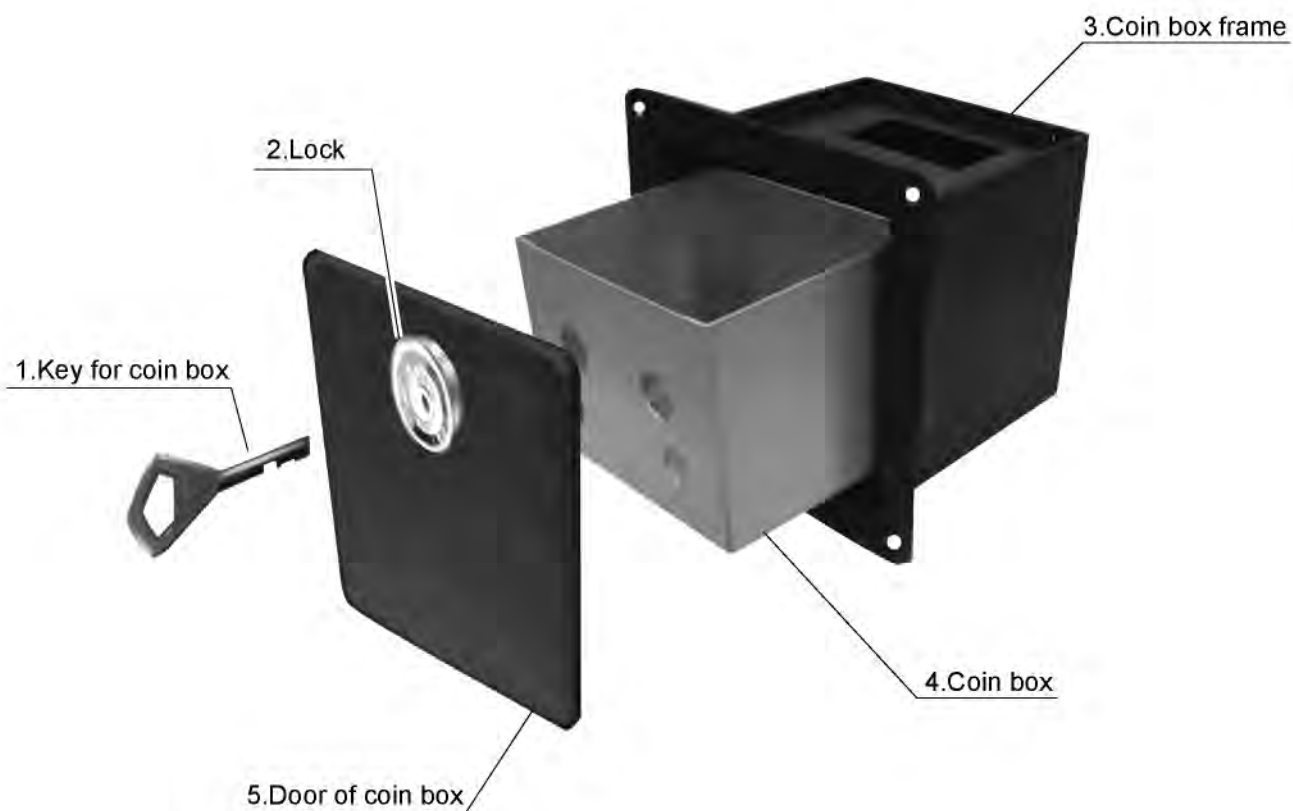

front view

side view

back view

FC-M0003 Music Box

Music Box Operating Manual

1. **1-12:** Sound volumes adjust
2. **Sound bottom connection**
3. **Power light:** When power connect
4. **Counter:** Coin Counter
5. **Music:** 12 English kiddy songs to repeat

FC-P0026 Electronic Coin Machine

Electronic Coin Machine Operating Manual

FC-P0026 Electronic Coin Machine

Electronic Coin Machine Operating Manual

DIDGITAL COMPARABLE ELECTRONIC
INSTALLATION HI-07CS+LED

STEP1
Cheng the right coin for use from the clamp.

STEP2
Adjust the right insert size for use from the front panel back side.

STEP3
Select the right mode: Normal Open/ Normal Close" TIMER SWITCH" for synchronizing your system.
100ms (Slow Speed/ Long Pulse)
50ms (Medium Speed/ Medium Pulse)
30ms (Fast Speed/ Short Pulse)

STEP4
Adjust VR sensitivity tuning
Clockwise: slack selection (LED dark->light)
Anti-clockwise: strict selection (LED light->dark)

FC-P0007 Coin Box

Coin Box Manual

size: W175mm x L145mm x H175mm

Part list - Amazing Sport Car FRP Model Assembly