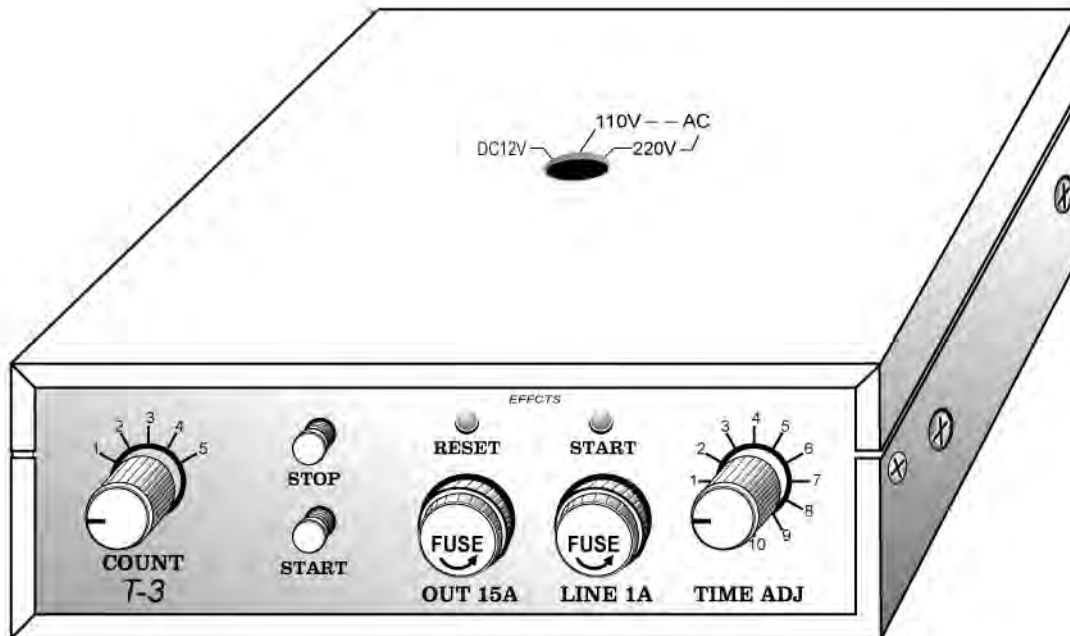

FC-P0001 Double Frame

Double Frame Wire Manual

size: W188mm x L78mm x H113mm

FC-P0003 Controller

Controller Operating Manual

Count: Adjust the coin from 1 coin to 5 coins

Stop Button: For Checking machine without insert coin to "STOP" the machine

front view

side view

back view

FC-M0003 Music Box

Music Box Operating Manual

1. **1-12:** Sound volumes adjust
2. **Sound bottom connection**
3. **Power light:** When power connect
4. **Counter:** Coin Counter
5. **Music:** 12 English kiddy songs to repeat

STEP2
Adjust the right insert size for use from the front panel back side.

STEP3
Select the right mode: Normal Open/ Normal Close" TIMER SWITCH" for synchronizing your system.
100ms (Slow Speed/ Long Pulse)
50ms (Medium Speed/ Medium Pulse)
30ms (Fast Speed/ Short Pulse)

STEP4
Adjust VR sensitivity tuning
Clockwise: slack selection (LED dark->light)
Anti-clockwise: strict selection (LED light->dark)

FC-P0007 Coin Box

Coin Box Manual

size: W175mm x L145mm x H175mm

Part list - Amazing Sport Car FRP Model Assembly