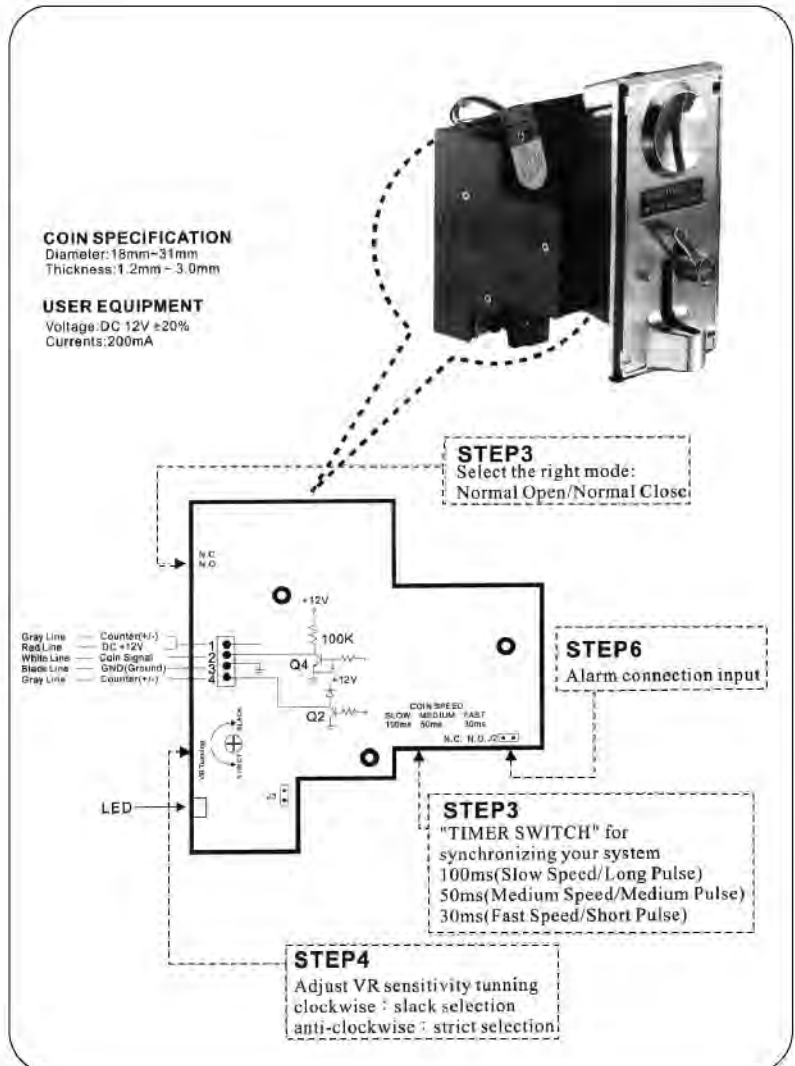

front view

side view

back view

FC-M0003 Music Box

Music Box Operating Manual

1. **1-12:** Sound volumes adjust
2. **Sound bottom connection**
3. **Power light:** When power connect
4. **Counter:** Coin Counter
5. **Music:** 12 English kiddy songs to repeat

FC-P0026 Electronic Coin Machine

Electronic Coin Machine Operating Manual

FC-P0026 Electronic Coin Machine

Electronic Coin Machine Operating Manual

DIDGITAL COMPARABLE ELECTRONIC
INSTALLATION HI-07CS+LED

STEP1
Cheng the right coin for use from the clamp.

STEP2
Adjust the right insert size for use from the front panel back side.

STEP3
Select the right mode: Normal Open/ Normal Close" TIMER SWITCH" for synchronizing your system.
100ms (Slow Speed/ Long Pulse)
50ms (Medium Speed/ Medium Pulse)
30ms (Fast Speed/ Short Pulse)

STEP4
Adjust VR sensitivity tuning
Clockwise: slack selection (LED dark->light)
Anti-clockwise: strict selection (LED light->dark)

FC-P0007 Coin Box

Coin Box Manual

size: W175mm x L145mm x H175mm

Part list - Amazing Sport Car FRP Model Assembly