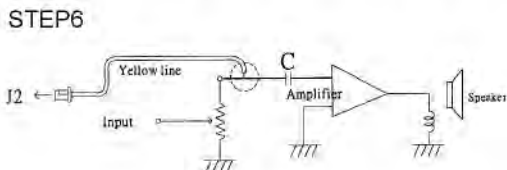

front view

side view

back view

FC-M0003 Music Box

Music Box Operating Manual

1. **1-12:** Sound volumes adjust
2. **Sound bottom connection**
3. **Power light:** When power connect
4. **Counter:** Coin Counter
5. **Music:** 12 English kiddy songs to repeat

FC-P0026 Electronic Coin Machine

Electronic Coin Machine Operating Manual

FC-P0026 Electronic Coin Machine

Electronic Coin Machine Operating Manual

DIDGITAL COMPARABLE ELECTRONIC
INSTALLATION HI-07CS+LED

STEP1
Cheng the right coin for use from the clamp.

STEP2
Adjust the right insert size for use from the front panel back side.

STEP3
Select the right mode: Normal Open/ Normal Close" TIMER SWITCH" for synchronizing your system.
100ms (Slow Speed/ Long Pulse)
50ms (Medium Speed/ Medium Pulse)
30ms (Fast Speed/ Short Pulse)

STEP4
Adjust VR sensitivity tuning
Clockwise: slack selection (LED dark->light)
Anti-clockwise: strict selection (LED light->dark)

FC-P0007 Coin Box

Coin Box Manual

size: W175mm x L145mm x H175mm

Part list - Amazing Sport Car FRP Model Assembly