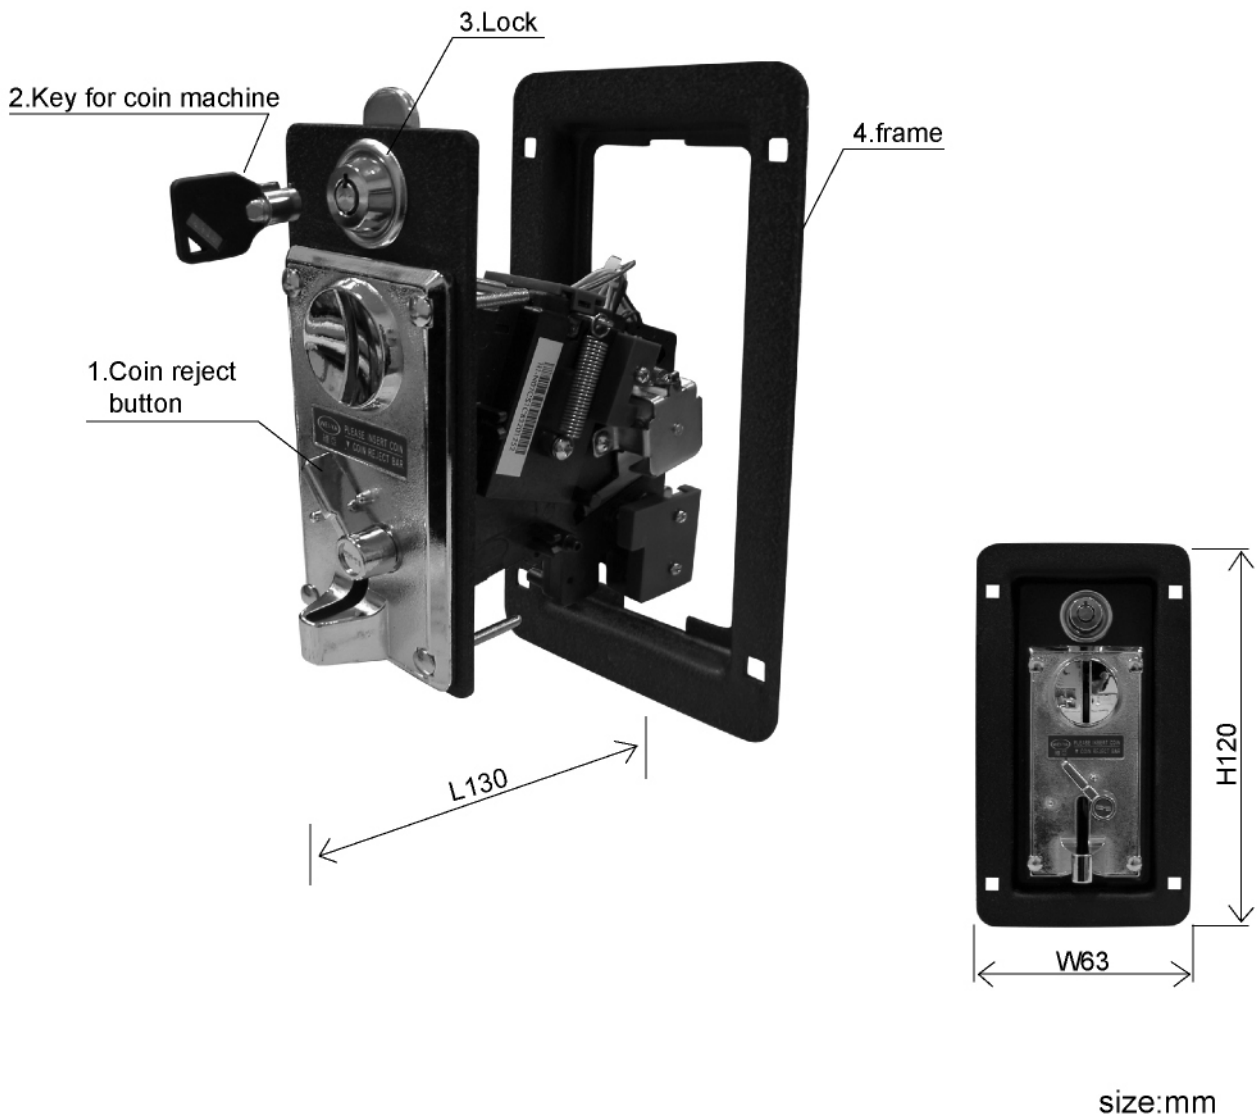

front view

side view

back view

FC-M0003 Music Box

Music Box Operating Manual

1. **1-12:** Sound volumes adjust
2. **Sound bottom connection**
3. **Power light:** When power connect
4. **Counter:** Coin Counter
5. **Music:** 12 English kiddy songs to repeat

FC-P0026 Electronic Coin Machine

Electronic Coin Machine Operating Manual

FC-P0026 Electronic Coin Machine

Electronic Coin Machine Operating Manual

DIDGITAL COMPARABLE ELECTRONIC
INSTALLATION HI-07CS+LED

STEP1
Cheng the right coin for use from the clamp.

STEP2
Adjust the right insert size for use from the front panel back side.

STEP3
Select the right mode: Normal Open/ Normal Close" TIMER SWITCH" for synchronizing your system.
100ms (Slow Speed/ Long Pulse)
50ms (Medium Speed/ Medium Pulse)
30ms (Fast Speed/ Short Pulse)

STEP4
Adjust VR sensitivity tuning
Clockwise: slack selection (LED dark->light)
Anti-clockwise: strict selection (LED light->dark)

FC-P0007 Coin Box

Coin Box Manual

size: W175mm x L145mm x H175mm

Part list - Amazing Sport Car FRP Model Assembly