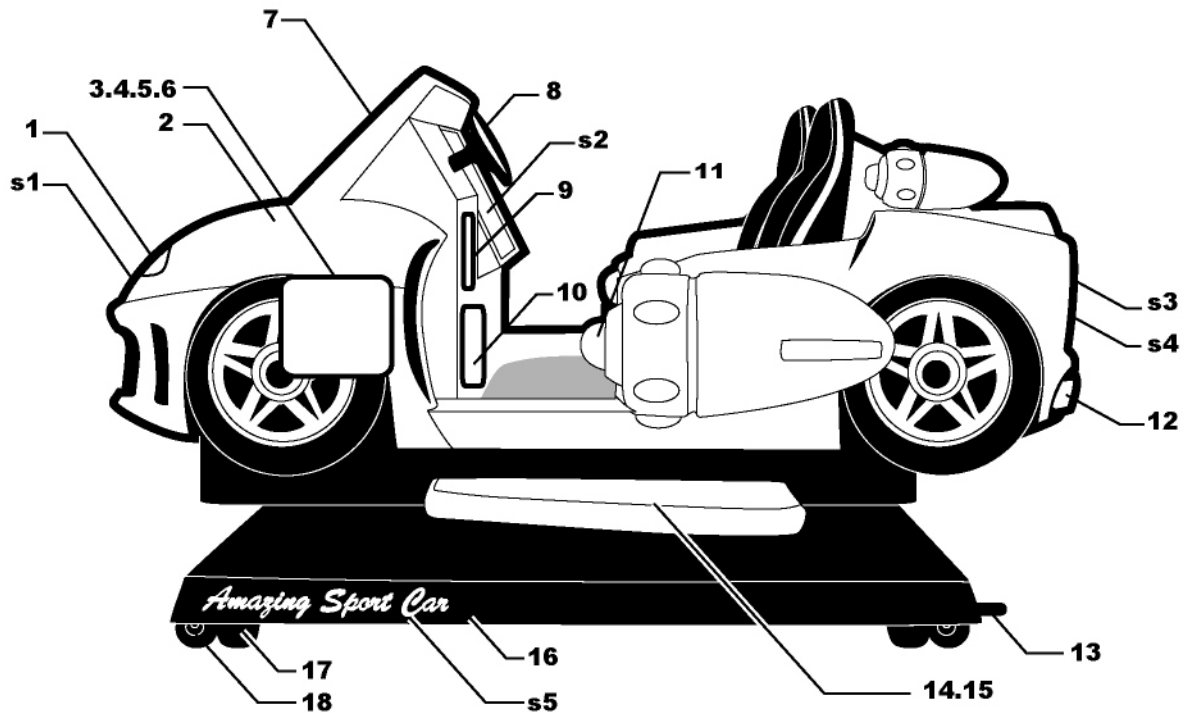

FM-001 Amazing Sport Car

Specification

Dimension L190 x W130 x H95 cm

Weight 120 kgs

Voltage 110V AC, 60Hz, 3A, Max 6A
220V AC, 50Hz, 3A, Max 6A

Amazing Sport Car FRP Model Assembly

Amazing Sport Car Detail Manual

SIDE VIEW

- | | | |
|-----------------------------------|--|----------------|
| 1. Light#6 | 10. Coin box(key#2) | s1~s5. Sticker |
| 2. FRP model of Amazing Sport Car | 11. Light#2 | |
| 3. Double frame | 12. Exhaust pipe | |
| 4. Music box | 13. Power-plug locates at rear of base | |
| 5. Controller | 14. Ladder#2 | |
| 6. Speaker | 15. Skidproof mat#2 | |
| 7. Control door | 16. FRP base | |
| 8. Steering wheel#2 | 17. Fixer | |
| 9. Electronic coin machine(key#1) | 18. Wheel | |

FC-P0001 Double Frame

Double Frame Wire Manual

size: W188mm x L78mm x H113mm

FC-P0003 Controller

Controller Operating Manual

Count: Adjust the coin from 1 coin to 5 coins

Stop Button: For Checking machine without insert coin to "STOP" the machine

STEP4
Adjust VR sensitivity tuning
Clockwise: slack selection (LED dark->light)
Anti-clockwise: strict selection (LED light->dark)

FC-P0007 Coin Box

Coin Box Manual

size: W175mm x L145mm x H175mm

Part list - Amazing Sport Car FRP Model Assembly