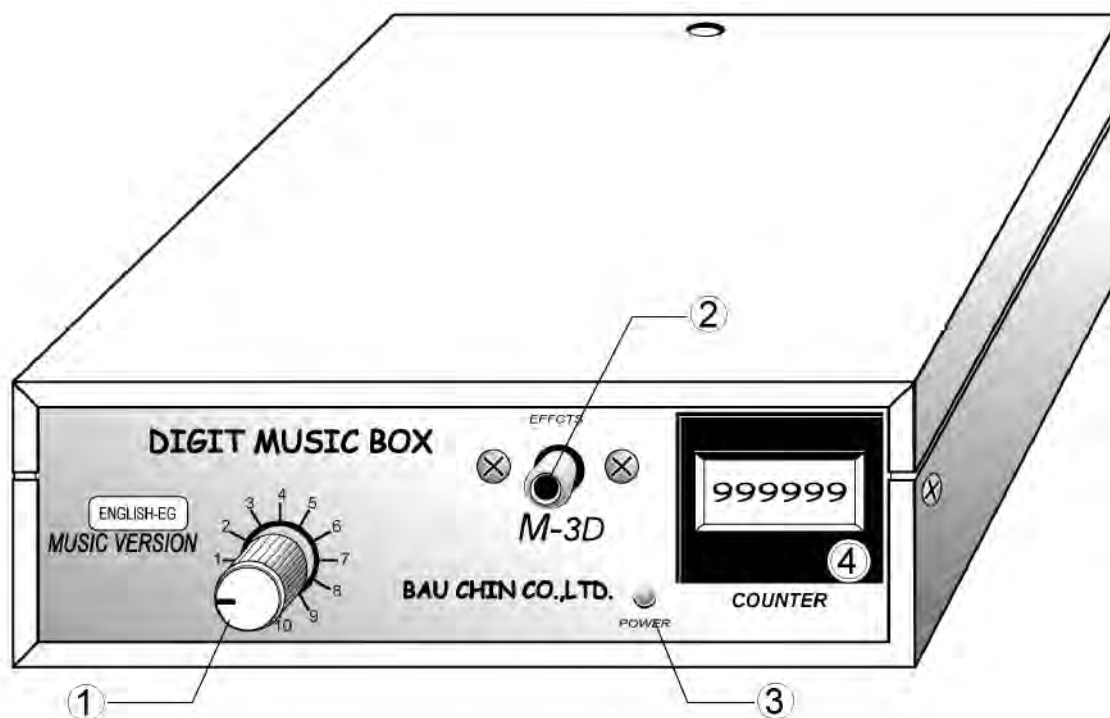

FC-P0001 Double Frame

Double Frame Wire Manual

size: W188mm x L78mm x H113mm

FC-P0003 Controller

Controller Operating Manual

Count: Adjust the coin from 1 coin to 5 coins

Stop Button: For Checking machine without insert coin to "STOP" the machine

front view

side view

back view

FC-M0003 Music Box

Music Box Operating Manual

1. **1-12:** Sound volumes adjust
2. **Sound bottom connection**
3. **Power light:** When power connect
4. **Counter:** Coin Counter
5. **Music:** 12 English kiddy songs to repeat

STEP2
Adjust the right insert size for use from the front panel back side.

STEP3
Select the right mode: Normal Open/ Normal Close" TIMER SWITCH" for synchronizing your system.
100ms (Slow Speed/ Long Pulse)
50ms (Medium Speed/ Medium Pulse)
30ms (Fast Speed/ Short Pulse)

STEP4
Adjust VR sensitivity tuning
Clockwise: slack selection (LED dark->light)
Anti-clockwise: strict selection (LED light->dark)

FC-P0007 Coin Box

Coin Box Manual

size: W175mm x L145mm x H175mm

Part list - Amazing Sport Car FRP Model Assembly