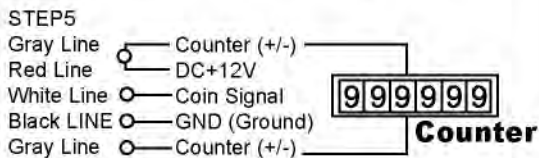

FC-P0026 Electronic Coin Machine

Electronic Coin Machine Operating Manual

DIDGITAL COMPARABLE ELECTRONIC
INSTALLATION HI-07CS+LED

STEP1
Cheng the right coin for use from the clamp.

STEP2
Adjust the right insert size for use from the front panel back side.

STEP3
Select the right mode: Normal Open/ Normal Close" TIMER SWITCH" for synchronizing your system.
100ms (Slow Speed/ Long Pulse)
50ms (Medium Speed/ Medium Pulse)
30ms (Fast Speed/ Short Pulse)

STEP4
Adjust VR sensitivity tuning
Clockwise: slack selection (LED dark->light)
Anti-clockwise: strict selection (LED light->dark)