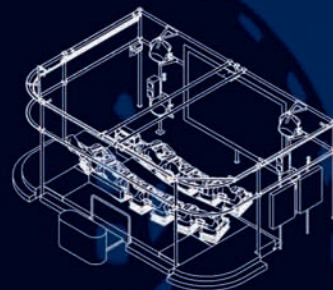

ocean JUNGLE

FLOOR LAYOUT

We can customize a floor plan that will suit your needs according to your space allocation. Here are a few sample layouts.

8 SEATS

12 SEATS

24 SEATS

XD THEATER AROUND THE WORLD

XD THEATER - GATEWAY MALL - SOUTH AFRICA