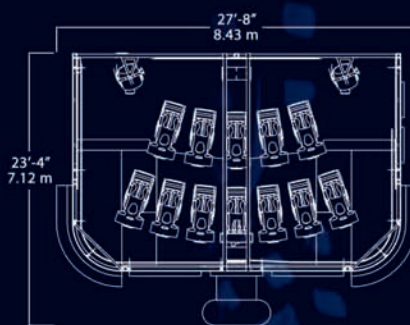

ocean JUNGLE

FLOOR LAYOUT

We can customize a floor plan that will suit your needs according to your space allocation. Here are a few sample layouts.

8 SEATS

12 SEATS

24 SEATS

XD THEATER AROUND THE WORLD

XD THEATER - GATEWAY MALL - SOUTH AFRICA