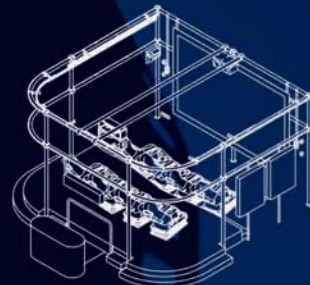

ocean JUNGLE

FLOOR LAYOUT

We can customize a floor plan that will suit your needs according to your space allocation. Here are a few sample layouts.

8 SEATS

12 SEATS

24 SEATS

XD THEATER AROUND THE WORLD

XD THEATER - GATEWAY MALL - SOUTH AFRICA