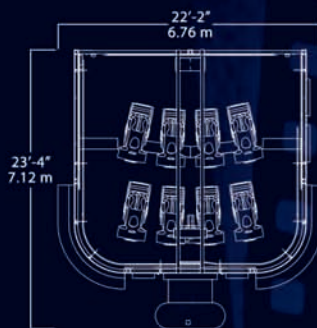

ocean JUNGLE

FLOOR LAYOUT

We can customize a floor plan that will suit your needs according to your space allocation. Here are a few sample layouts.

8 SEATS

12 SEATS

24 SEATS

XD THEATER AROUND THE WORLD

XD THEATER - GATEWAY MALL - SOUTH AFRICA