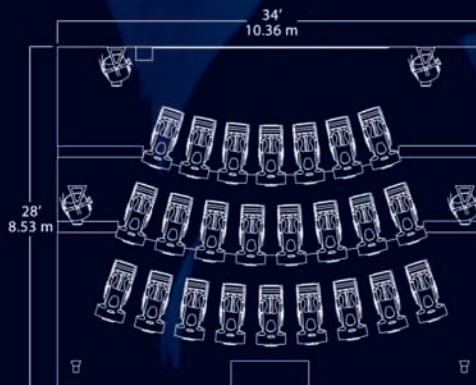

ocean JUNGLE

FLOOR LAYOUT

We can customize a floor plan that will suit your needs according to your space allocation. Here are a few sample layouts.

8 SEATS

12 SEATS

24 SEATS

XD THEATER AROUND THE WORLD

XD THEATER - GATEWAY MALL - SOUTH AFRICA