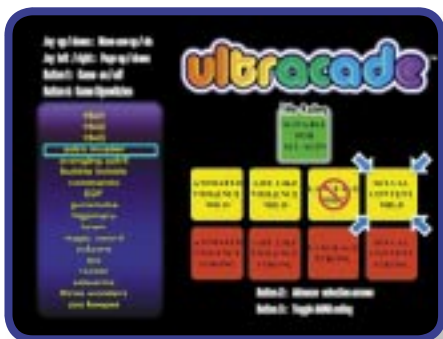

Easy Cabinet Configuration

UltraCade was designed with the operator in mind! The easy-to-use operator interface enables the operator to load new games, show or hide individual games, sort the games by their AAMA rating or sort by earnings using the patent pending Intelli-Earn™ feature. The more money a particular game in a locations earns, the more often Intelli-Earn™ cycles that games attract mode. The Operator can also adjust parameters such as coin settings and level of difficulty. UltraCade supports vertical and horizontal monitor configurations as well as single player (counter top) and cocktail table modes. In cocktail mode, the screen automatically flips in 2 player games!

UltraCade's sophisticated accounting engine has the ability to track earnings for each game and can display the results sorted by name, manufacturer or earnings. UltraCade can save earnings to a floppy disk for use with spreadsheet and financial applications.

Easy Testing Features

With UltraCade's diagnostics engine, troubleshooting is a snap! From the easy to use operator interface, the operator can test all the buttons, joysticks, sound and the monitor. The entire JAMMA harness can also be displayed graphically on screen to help detect shorts as well as faulty components or wiring.

Standard Games

- 1941
- 1942
- 1943
- 64th Street - A Detective Story
- Anteater
- Armored Car
- Astro Invader
- Avenging Spirit
- Berzerk
- Black Tiger
- Bubble Bobble
- Calipso
- Captain Commando
- Champion Wrestler
- Commando
- Cosmic Avenger
- Cy battler
- Demon's World
- Do Run Run
- Earth Defense Force
- Elevator Action
- Exed Exes
- Extermination
- Final Fight
- Frenzy
- Ghosts 'n Goblins
- Ghouls 'n Ghosts

- Gunsmoke
- Hellfire
- Insector X
- Jumping Jack
- Kick Rider
- King of Dragons
- Knights of the Round
- Kram
- Lady Bug
- Legendary Wings
- Liquid Kids
- Magic Sword - Heroic Fantasy
- Majestic Twelve
- Mat Mania
- Mega Man - The power Battle
- Mercs
- Mr. Do!
- Mr. Do's Castle
- Mr. Do's Wild Ride
- Nova 2001
- Out Zone
- P-47 - The Freedom Fighter
- Pipi & Bipis
- Pirate Ship Higemaru
- Plotting
- Puzznic
- Qix

- Rainbow Islands
- Rastan
- Rod-Land
- Saint Dragon
- Saturday Night Slam Masters
- Section Z
- Snap Jack
- Snow Bros. - Nick & Tom
- Snow Bros. 2
- Son Son
- Space Panic
- Speed Coin
- Street Fighter
- Street Fighter II - Champion Edition
- Street Fighter II - The World Warrior
- Street Fighter II - Turbo - Hyper Fighting
- Strider
- Super Pierrot
- Tazz-Mania
- The Astyanax
- The Legend of Kage
- The New Zealand Story
- Three Wonders
- Trojan
- Truxton II

- Twin Cobra
- Varth
- Vulgus
- Yankee Do
- Zero Wing
- Zoo Keeper

Optional Games

Midway Smash Pack 1

- Asteroids®
- Defender®
- Defender II
- Joust®
- KLAX®
- Robotron: 2084®
- Tapper™
- Toobin'™