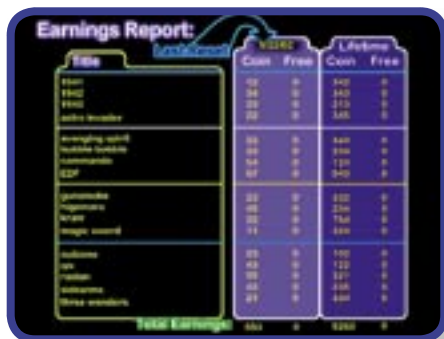

UltraCade Universal Conversion Kit is an easy and inexpensive way to make your dead wood earn again! With the flexibility and scalability of the UltraCade system, there's no limit to the amount of games you can load on a single machine!

The UltraCade Universal Conversion Kit comes complete with everything you need to refurbish your existing JAMMA compatible cabinet including a complete set of decals, marquee, side panels and control panel overlay, a ruggedized multi-game computer system with JAMMA connector for plug 'n' play integration into existing arcade cabinets, mounting brackets for vertical or shelf mounting positions, a new JAMMA harness, new buttons and joysticks, installation and instruction manuals, UltraCade system and gamepack CD-ROMs, and video resolution dongles.

Easy Cabinet Configuration

UltraCade was designed with the operator in mind! The easy-to-use operator interface enables the operator to load new games, show or hide individual games, sort the games by their AAMA rating or sort by earnings using the patent pending Intelli-Earn™ feature. The more money a particular game in a locations earns, the more often Intelli-Earn™ cycles that games attract mode. The Operator can also adjust parameters such as coin settings and level of difficulty. UltraCade supports vertical and horizontal monitor configurations as well as single player (counter top) and cocktail table modes. In cocktail mode, the screen automatically flips in 2 player games!