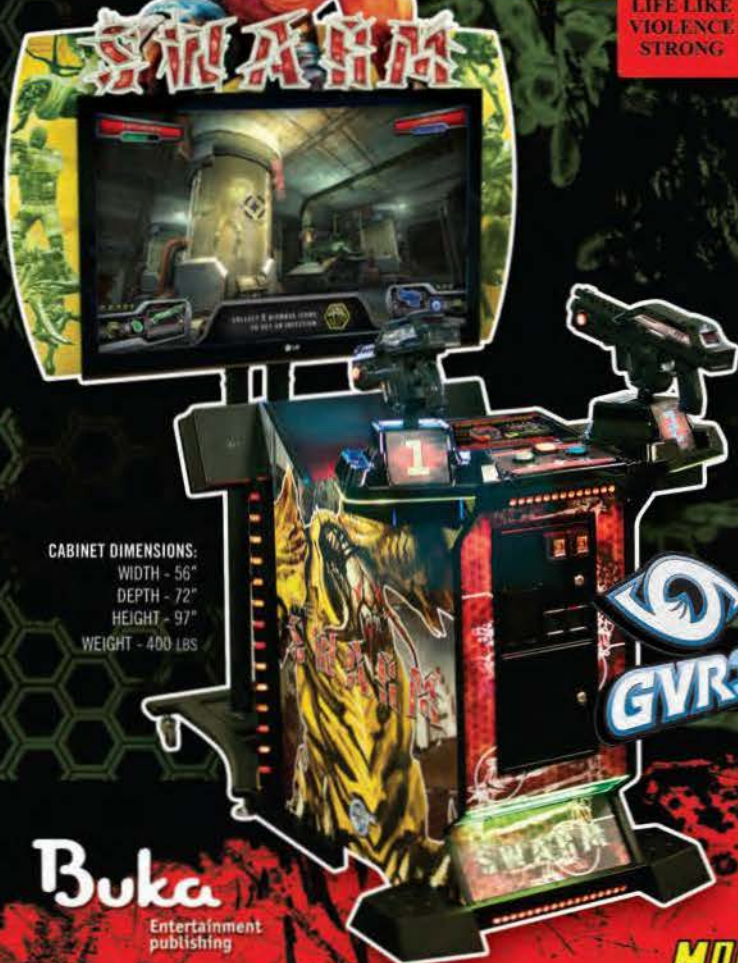

KITS NOW AVAILABLE!

For More Information, Visit BMI Gaming | www.bmigaming.com | (800) 746-2255 | +1.561.391.7200

THE SWARM

FUN REDEFINED!

CHOOSE 3D OR 2D... RED OR YELLOW LABEL

ANIMATED VIOLENCE MILD

LIFE LIKE VIOLENCE STRONG

CABINET DIMENSIONS:
WIDTH - 56"
DEPTH - 72"
HEIGHT - 97"
WEIGHT - 400 LBS

Buka
Entertainment publishing

* Available for download on www.globalvr.com
© Buka Entertainment (Enterprises) 2008. © Targem Games 2008
The GLOBAL VR logo is a registered trademark of Global VR, Inc. All rights reserved.

GAME FEATURES:

- ▶ CHOOSE BETWEEN 2D HD OR ASTONISHING 3D EXPERIENCE
- ▶ OPERATOR CONTROLLED:
 - RED OR YELLOW LABEL
 - 3D OR 2D GAMEPLAY
- ▶ 7 LEVELS & 13 SECRET ROOMS
- ▶ A WIDE RANGE OF MONSTERS & BOSSES
- ▶ ORIGINAL GAME SOUNDTRACK*
- ▶ MULTIPLE PATHS ENCOURAGE REPEAT PLAY

HARDWARE FEATURES:

- ▶ 47" OR 55" 3D TV
- ▶ PLAYER CONTROLLED ON/OFF 3D BUTTON
- ▶ PROVEN GUN TECHNOLOGY
- ▶ NEWLY DESIGNED MULTI-LAYERED MONITOR MARQUEE

"RealID" glasses technology just like in movie theatres