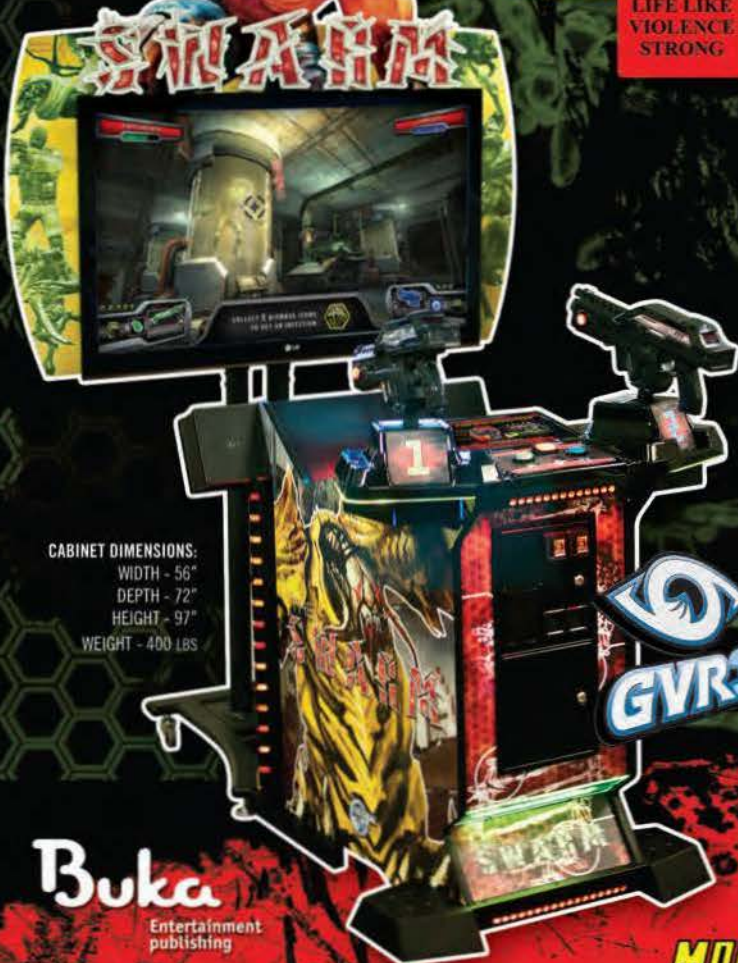

KITS NOW AVAILABLE!

For More Information, Visit BMI Gaming | www.bmigaming.com | (800) 746-2255 | +1.561.391.7200

THE SWARM

FUN REDEFINED!

CHOOSE 3D OR 2D... RED OR YELLOW LABEL

ANIMATED VIOLENCE MILD

LIFE LIKE VIOLENCE STRONG

CABINET DIMENSIONS:
WIDTH - 56"
DEPTH - 72"
HEIGHT - 97"
WEIGHT - 400 LBS

GAME FEATURES:

- ▶ CHOOSE BETWEEN 2D HD OR ASTONISHING 3D EXPERIENCE
- ▶ OPERATOR CONTROLLED:
 - RED OR YELLOW LABEL
 - 3D OR 2D GAMEPLAY
- ▶ 7 LEVELS & 13 SECRET ROOMS
- ▶ A WIDE RANGE OF MONSTERS & BOSSES
- ▶ ORIGINAL GAME SOUNDTRACK*
- ▶ MULTIPLE PATHS ENCOURAGE REPEAT PLAY

HARDWARE FEATURES:

- ▶ 47" OR 55" 3D TV
- ▶ PLAYER CONTROLLED ON/OFF 3D BUTTON
- ▶ PROVEN GUN TECHNOLOGY
- ▶ NEWLY DESIGNED MULTI-LAYERED MONITOR MARQUEE

"RealID" glasses technology just like in movie theatres

CONVERT AN OLD, UNATTRACTIVE, LOW EARNING CABINET INTO A FRESH AND HIGH EARNING THE SWARM GAME

UNIVERSAL 2D CONVERSION KIT

THE KIT WILL CONVERT MOST CABINETS USING THE EXISTING HD FLAT PANEL MONITOR (720P OR BETTER), SPEAKERS, COIN MECHS AND LIGHTING