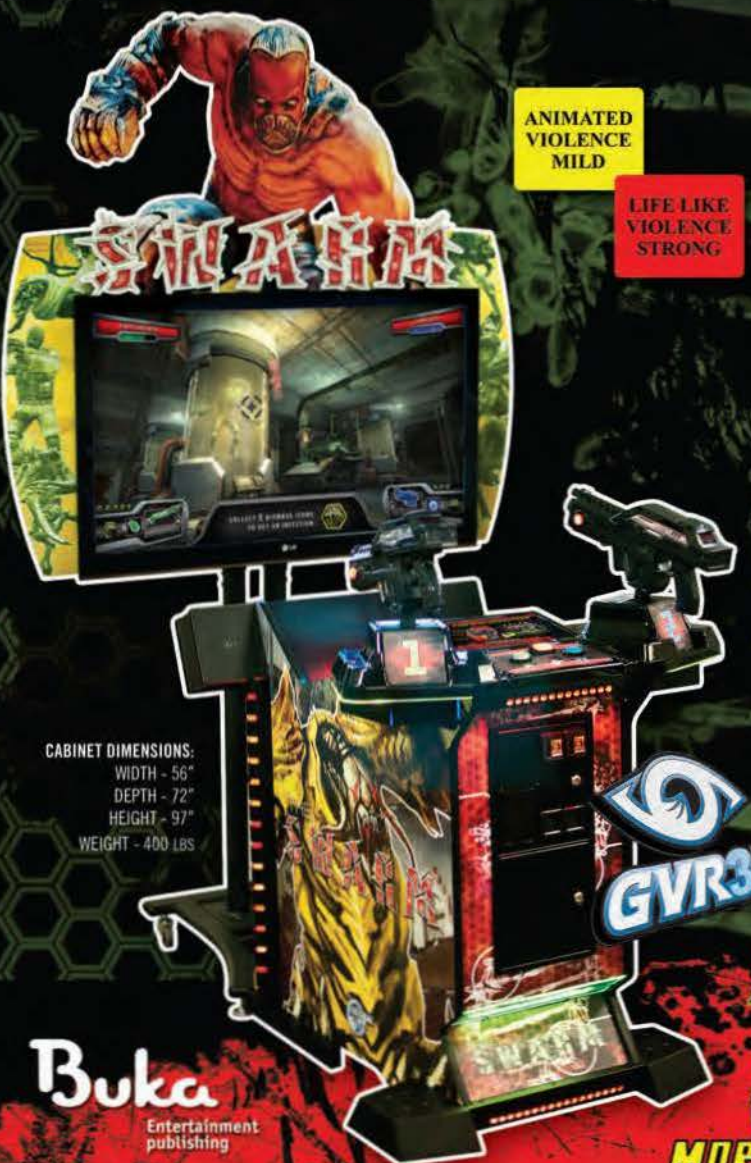

KITS NOW AVAILABLE!

THE SWARM

FUN REDEFINED!

CHOOSE 3D OR 2D... RED OR YELLOW LABEL

CABINET DIMENSIONS:
WIDTH - 56"
DEPTH - 72"
HEIGHT - 97"
WEIGHT - 400 LBS

ANIMATED VIOLENCE MILD

LIFE LIKE VIOLENCE STRONG

GAME FEATURES:

- ▶ CHOOSE BETWEEN 2D HD OR ASTONISHING 3D EXPERIENCE
- ▶ OPERATOR CONTROLLED:
 - RED OR YELLOW LABEL
 - 3D OR 2D GAMEPLAY
- ▶ 7 LEVELS & 13 SECRET ROOMS
- ▶ A WIDE RANGE OF MONSTERS & BOSSES
- ▶ ORIGINAL GAME SOUNDTRACK*
- ▶ MULTIPLE PATHS ENCOURAGE REPEAT PLAY

HARDWARE FEATURES:

- ▶ 47" OR 55" 3D TV
- ▶ PLAYER CONTROLLED ON/OFF 3D BUTTON
- ▶ PROVEN GUN TECHNOLOGY
- ▶ NEWLY DESIGNED MULTI-LAYERED MONITOR MARQUEE

"RealID" glasses technology just like in movie theatres