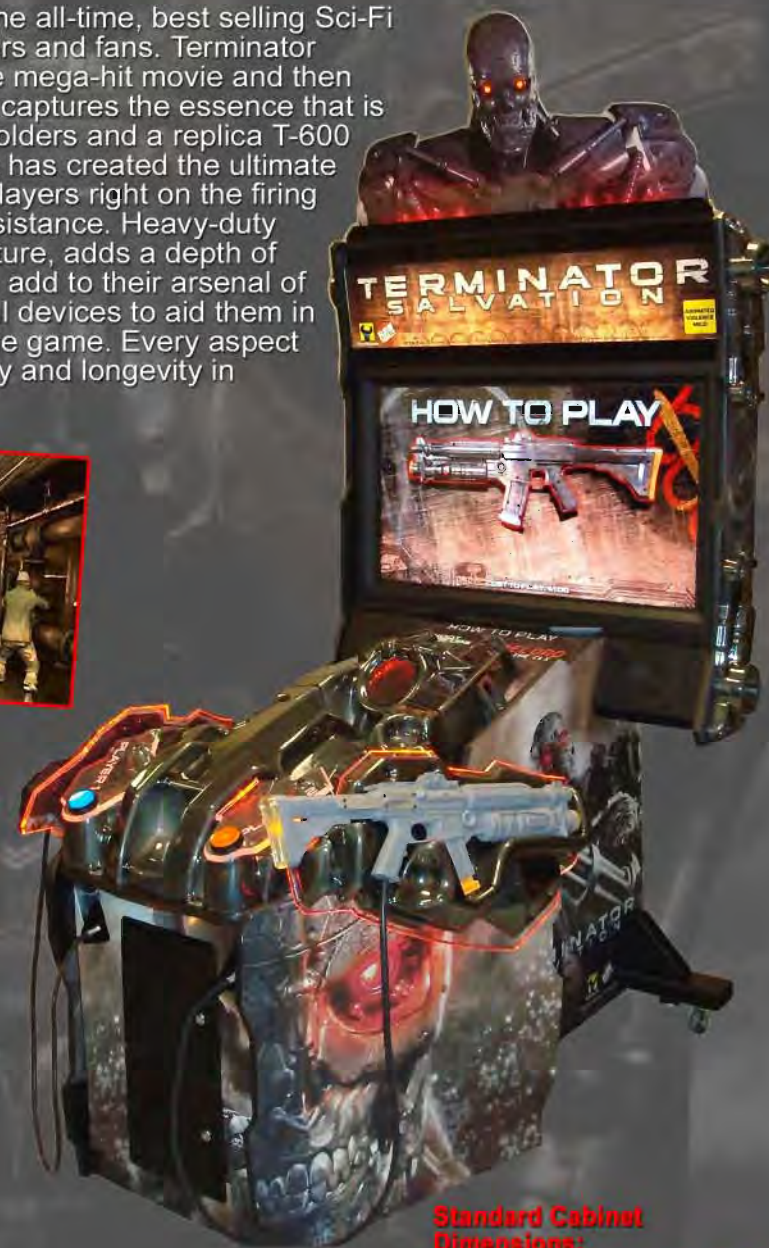

# TERMINATOR SALVATION

Play Mechanix latest arcade shooter, based on one of the all-time, best selling Sci-Fi Franchises - Terminator; will surely delight arcade players and fans. Terminator Salvation captures all of the thrills and excitement of the mega-hit movie and then some. No expense was spared to design a cabinet that captures the essence that is Terminator Salvation. Adorned with glowing neon rifle holders and a replica T-600 (with glowing red eyes) marquee topper, Play Mechanix has created the ultimate "showcase" piece! An impressive 42" LCD Panel puts players right on the firing line as droves of T-600 robots attempt to thwart your resistance. Heavy-duty recoiling rifles, featuring a NEW "Clip" action reload feature, adds a depth of realism unparalleled in any arcade shooter. Players can add to their arsenal of weapons by securing a number of different and powerful devices to aid them in battling a variety of menacing combatants throughout the game. Every aspect of Terminator Salvation promotes high traffic, high replay and longevity in earnings!

## GAME FEATURES

- 42" LCD Panel
- Lighted T-600 Marquee Topper
- Neon Lit Rifle Racks
- Recoil Rifles With "Clip" Action Reload
- Multiple Game Levels and Power-Ups

**Standard Cabinet  
Dimensions:**  
105" (H) x 43" (W) x 62" (D)  
Weight: 630 lbs.