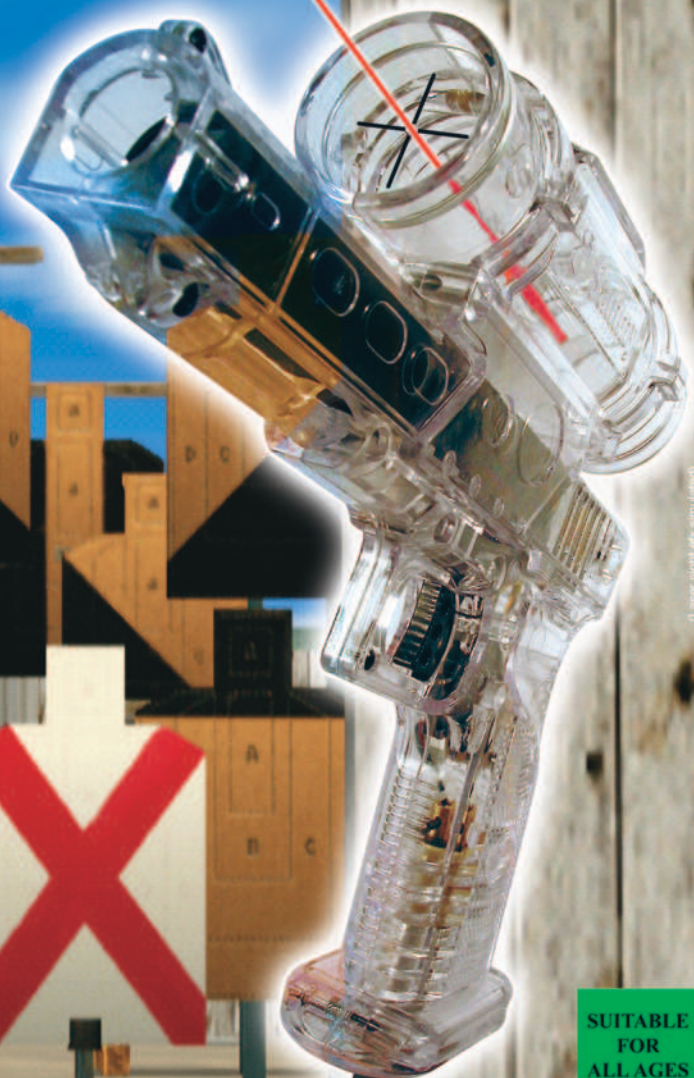

# Sports Shooting USA

**LOOKIN' FOR MORE FIRE POWER?  
LOOK NO FURTHER!**

**FEATURING  
SAMMY'S  
NEW SCOPE GUN  
WITH LASER SIGHT!**

SUITABLE  
FOR  
ALL AGES

PTS. 60 / 50

**SHOOTER 1**

START PRO TIMER X

88.92 SEC

HOLD

PTS. 56 / 140

**SHOOTER 2**

# Sports Shooting USA

PLAY UP  
TO **100**  
DIFFERENT  
EVENTS!

Cabinet Dimensions:  
77"(H) x 37"(D) x 30"(W)  
Approx. 260 lbs.

**LOAD!**

**AIM!**

**FIRE!**

- Head-to-Head Sport Shooting Competition
- Point and Time Qualification
- 4 Different Skill Divisions to Choose From (Training, Marksman, Precision, Speed)
- Exclusive Sammy Scope Gun with **Laser** Sight
- Auto-Reload Feature (Manual Reload Option)
- Great 3/D Action Graphics