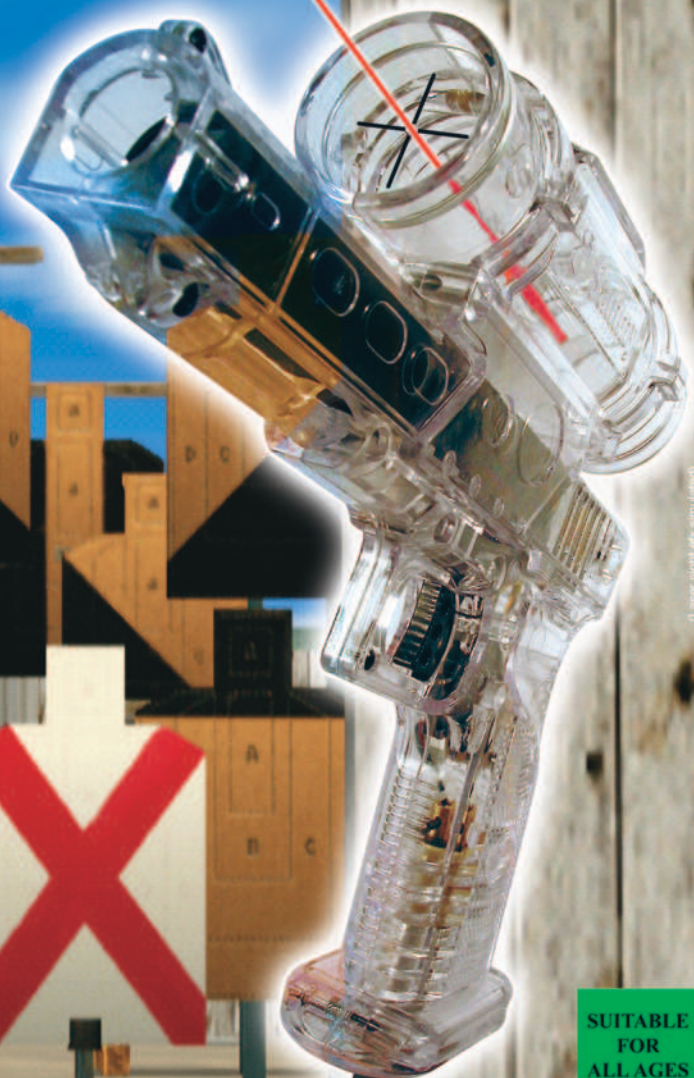

Sports Shooting USA

**LOOKIN' FOR MORE FIRE POWER?
LOOK NO FURTHER!**

**FEATURING
SAMMY'S
NEW SCOPE GUN
WITH LASER SIGHT!**

SUITABLE
FOR
ALL AGES

PTS. 60 / 50

SHOOTER 1

START PRO TIMER X

88.92 SEC

HOLD

PTS. 56 / 140

SHOOTER 2

Sports Shooting USA

PLAY UP
TO **100**
DIFFERENT
EVENTS!

Cabinet Dimensions:
77"(H) x 37"(D) x 30"(W)
Approx. 260 lbs.

LOAD!

AIM!

FIRE!

- Head-to-Head Sport Shooting Competition
- Point and Time Qualification
- 4 Different Skill Divisions to Choose From (Training, Marksman, Precision, Speed)
- Exclusive Sammy Scope Gun with **Laser Sight**
- Auto-Reload Feature (Manual Reload Option)
- Great 3/D Action Graphics