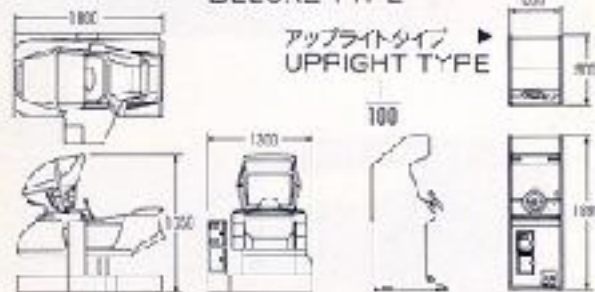

◆共通仕様部分◆

マイコンプロセッサ: 32ビット、3.0MHz
画面カラー: 32000色中、1000色
プログラムメモリ容量: 最大12メガビット
グラフィックメモリ容量: 最大8メガビット
ステレオモニタリング: FM音源+PCM音源
サウンドROM容量: 26メガビット
Microprocessor: 32-bit, 3.0MHz
Display color: 32000 color of 1000 colors
Program capacity: Max. 12mega-bit
Graphic capacity: Max. 8mega-bit
Storage media: FM sound+PCM sound
Sound ROM capacity: 26 mega-bit

◆デラックスタイプ
DELUXE TYPE

◆アップライトタイプ
UPRIGHT TYPE