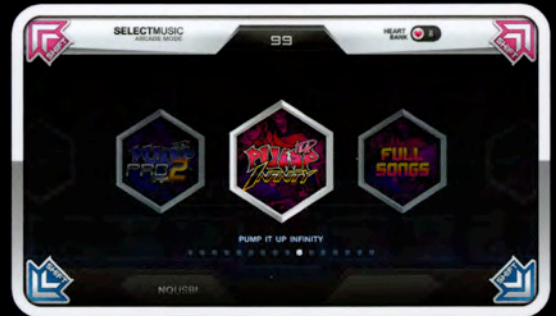

UPGRADE YOUR EXISTING SX, DX, GX, FX, CX, AND TX CABINETS!

EASY MODE

IMPROVED EASY MODE, TARGETED FOR BEGINNERS. SIMPLE TO NAVIGATE AND FEATURES A LARGE SELECTION OF POPULAR GENRES AND HIT TUNES.

ARCADE MODE

30+ NEW SONGS; OVER 400 SONGS IN TOTAL. OVER 2,000 DIFFERENT STEP PATTERNS RANGING FROM EASY TO EXTREMELY DIFFICULT. BOTH PRO AND CLASSIC STYLES OF PLAY COMBINE THE BEST OF PREVIOUS INSTALLMENTS, GIVING PLAYERS NEW WAYS TO ENJOY THE GAME.