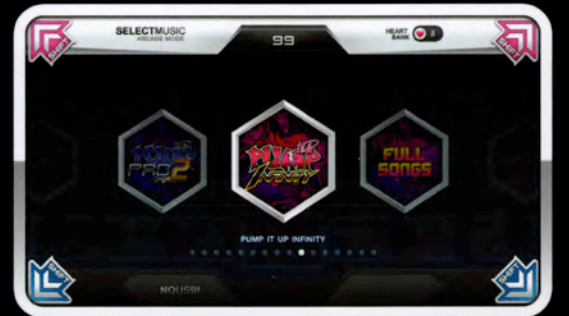

ARCADE MODE

30+ NEW SONGS; OVER 400 SONGS IN TOTAL. OVER 2,000 DIFFERENT STEP PATTERNS RANGING FROM EASY TO EXTREMELY DIFFICULT. BOTH PRO AND CLASSIC STYLES OF PLAY COMBINE THE BEST OF PREVIOUS INSTALLMENTS, GIVING PLAYERS NEW WAYS TO ENJOY THE GAME.