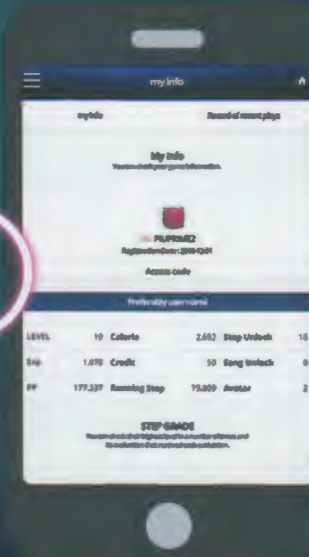

	RIVAL LIST
PRIME1	7.560.000
PRIME2	4.300.000
ANDAMIRD	5.870.000

Rival System

Auto Velocity

Random Train

③ Free Update

New song updates create repeat play by all players

Quarterly free song updates & Major Update in January 2018

RHYTHM TA
IKON

Num
T-ARA

Hell Fire
MEMME

SARA
MAX

to Pump It Up Prime 2

② Continuous Play for Core Players = Higher Income!

AM.PASS

PIU mobile web