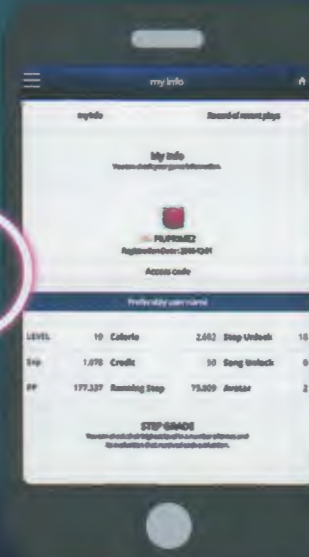

	RIVAL LIST
PRIME1	7.560.000
PRIME2	4.300.000
ANDAMIRD	5.870.000

Rival System

Auto Velocity

Random Train

③ Free Update

New song updates create repeat play by all players

Quarterly free song updates & Major Update in January, 2018

RHYTHM TA
IKON

Num
T-ARA

Hell Fire
MEMME

SARA
MAX

to Pump It Up Prime 2

② Continuous Play for Core Players = Higher Income!

AM.PASS

PIU mobile web