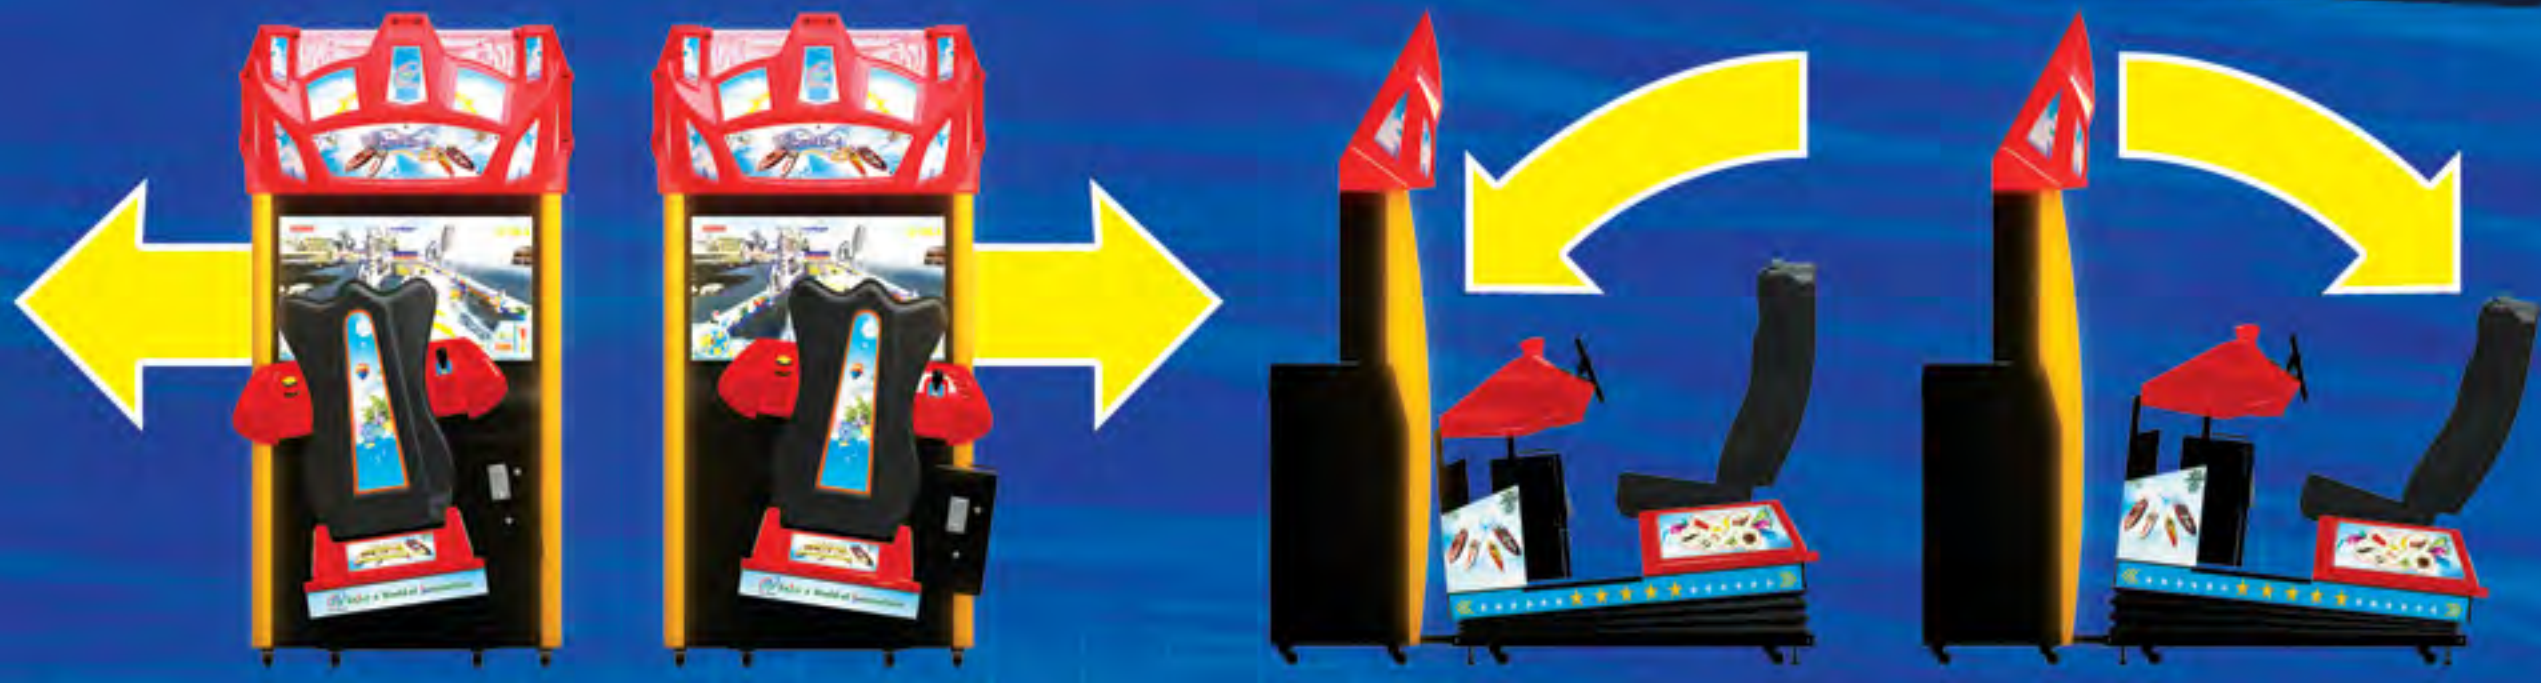

Power Boat AIR

Power Boat AIR
 Monitor - 42" LCD per car
 Electrical Power - 1Φ110 V @ 1320W per car
 1Φ 220V @ 1320W per car
 Degree of Movement - ROLL : ±13.5° / PITCH: ±6.5° / HEAVE 10 cm per car
 Occupant Weight Limit - 150 KGS per car
 Cabinet Dimensions - 112(W) X 200(D) X 235(H) cm
 Optional Items Spare Parts: _____
 Extended Warranty: _____

Power boat GT game is a magnificent speed boat simulator which will bring the player in amazing **9 racing tracks**, traveling around Europe and South America commanding **10 super powerful boats**. Every track won unlocks more powerful speed boats. On the track, player will obtain special weapons to attack the competitors and a powerful turbo to boost the boat.

In terms of graphics, race conditions, different cockpit views, and motion based interactions, Power Boat draws player strongly into the exciting scenes of high-speed head-to-head racing.

AIR Series 2-axis interactive motion base plus motion seat

Motion Seat lift player up and down

Fun Interactive Link-Ups

Eye-Catching Flashing LEDs

Vibrant Force-Feedback Steering Wheels