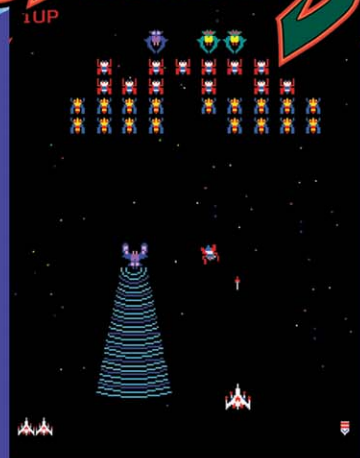

CHICAGO GAMING COMPANY

PRESENTS

MS. PAC-MAN/GALAGA CLASS OF 1981 ARCADE SIZE HOME EDITION

Ms. Pac-Man classic art on the left side

Galaga classic art on the right side

PLUS FOUR HIDDEN TREASURES

After mastering these classics, turn up the intensity with hidden high speed versions of each game including:

- Speedy Pac-Man
- Speedy Ms. Pac-Man
- Rapid Fire Galaga

- 6 games in one. Ms. Pac-Man and Galaga plus four hidden bonus games including: Pac-Man, Speedy Pac-Man, Speedy Ms. Pac-Man and Rapid Fire Galaga.
- Same size cabinet as Namco's classic arcade version without the functional coin door.
- 24" Commercial Arcade Monitor

Game Dimensions:
24.5"W x 33.25"D x 68"H; 275 lbs
Shipping Dimensions:
30"W x 38"D x 78"H; 300 lbs

Coin door has been permanently deactivated, Ms. Pac-Man/Galaga-Class of 1981 Arcade Size Home Edition is for home use only. Commercial use is prohibited. Specifications subject to change without notice.