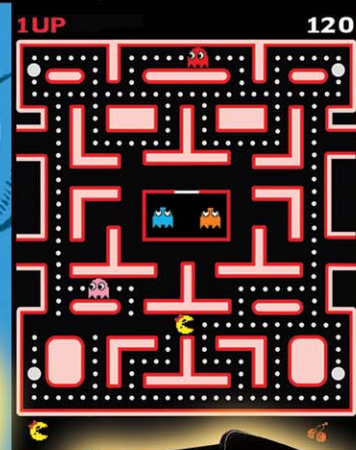

CHICAGO GAMING COMPANY

PRESENTS

MS. PAC-MAN/GALAGA CLASS OF 1981 ARCADE SIZE HOME EDITION

Ms. Pac-Man classic art on the left side

Galaga classic art on the right side

PLUS FOUR HIDDEN TREASURES

After mastering these classics, turn up the intensity with hidden high speed versions of each game including:

- Speedy Pac-Man
- Speedy Ms. Pac-Man
- Rapid Fire Galaga

- 6 games in one. Ms. Pac-Man and Galaga plus four hidden bonus games including: Pac-Man, Speedy Pac-Man, Speedy Ms. Pac-Man and Rapid Fire Galaga.
- Same size cabinet as Namco's classic arcade version without the functional coin door.
- 24" Commercial Arcade Monitor

Game Dimensions:
24.5"W x 33.25"D x 68"H; 275 lbs
Shipping Dimensions:
30"W x 38"D x 78"H; 300 lbs

Coin door has been permanently deactivated, Ms. Pac-Man/Galaga-Class of 1981 Arcade Size Home Edition is for home use only. Commercial use is prohibited. Specifications subject to change without notice.