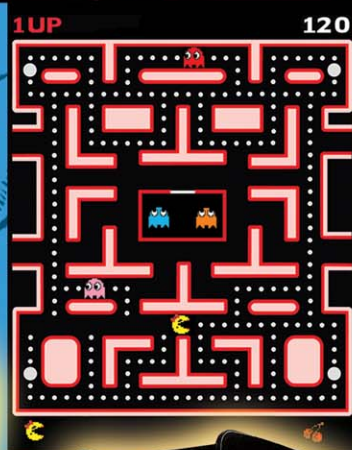

CHICAGO GAMING COMPANY

PRESENTS

MS. PAC-MAN/GALAGA CLASS OF 1981 ARCADE SIZE HOME EDITION

Ms. Pac-Man classic art on the left side

Galaga classic art on the right side

PLUS FOUR HIDDEN TREASURES

After mastering these classics, turn up the intensity with hidden high speed versions of each game including:

- Speedy Pac-Man
- Speedy Ms. Pac-Man
- Rapid Fire Galaga

- 6 games in one. Ms. Pac-Man and Galaga plus four hidden bonus games including: Pac-Man, Speedy Pac-Man, Speedy Ms. Pac-Man and Rapid Fire Galaga.
- Same size cabinet as Namco's classic arcade version without the functional coin door.
- 24" Commercial Arcade Monitor

Game Dimensions:
24.5"W x 33.25"D x 68"H; 275 lbs
Shipping Dimensions:
30"W x 38"D x 78"H; 300 lbs

Coin door has been permanently deactivated, Ms. Pac-Man/Galaga-Class of 1981 Arcade Size Home Edition is for home use only. Commercial use is prohibited. Specifications subject to change without notice.