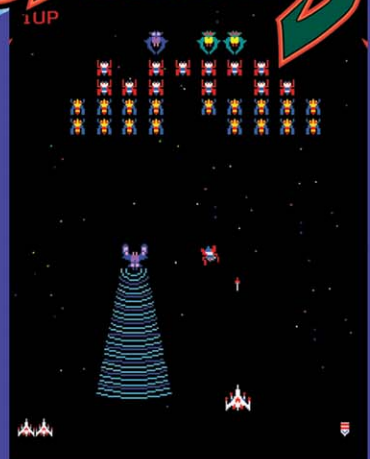

## MS. PAC-MAN/GALAGA CLASS OF 1981 ARCADE SIZE HOME EDITION

Ms. Pac-Man classic art on the left side

Galaga classic art on the right side

After mastering these classics, turn up the intensity with hidden high speed versions of each game including:

- Speedy Pac-Man
- Speedy Ms. Pac-Man
- Rapid Fire Galaga

- 6 games in one. Ms. Pac-Man and Galaga plus four hidden bonus games including: Pac-Man, Speedy Pac-Man, Speedy Ms. Pac-Man and Rapid Fire Galaga.
- Same size cabinet as Namco's classic arcade version without the functional coin door.
- 24" Commercial Arcade Monitor

Game Dimensions:  
24.5"W x 33.25"D x 68"H; 275 lbs  
Shipping Dimensions:  
30"W x 38"D x 78"H; 300 lbs  
Coin door has been permanently deactivated, Ms. Pac-Man/Galaga-Class of 1981 Arcade Size Home Edition is for home use only. Commercial use is prohibited. Specifications subject to change without notice.