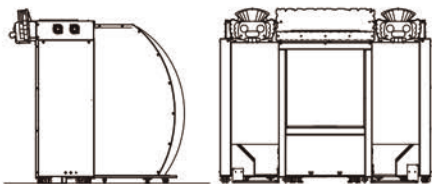

**Snowy Mountain
 Caves**

Burning Mines

**Gather by the
 entrance to the ruins!**

Watch the game through a huge
 acrylic window!

Specs
 Dimensions : W2800xD2310xH2300(mm)
 Weight : 450kg
 Power Consumption : 730W