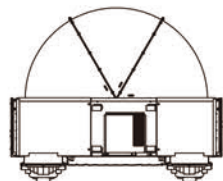

**Snowy Mountain
 Caves**

Burning Mines

**Gather by the
 entrance to the ruins!**

Watch the game through a huge
 acrylic window!

Specs
 Dimensions : W2800xD2310xH2300(mm)
 Weight : 450kg
 Power Consumption : 730W