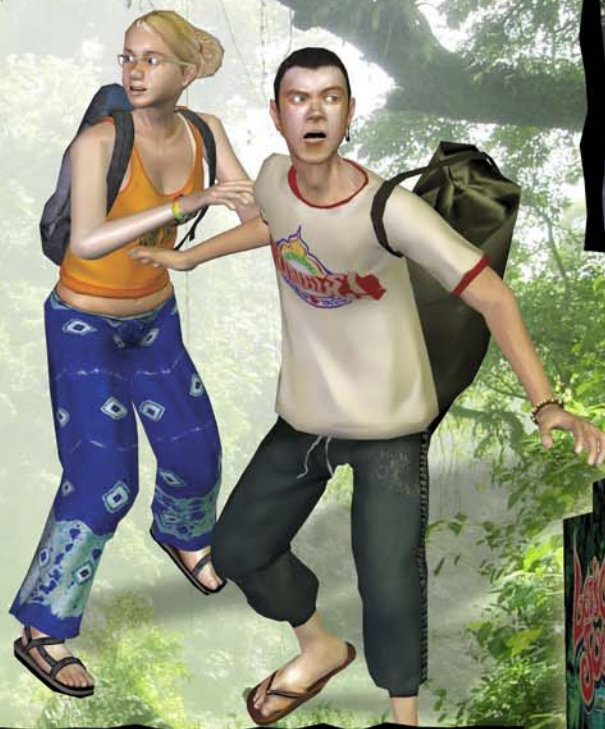

SEGA®

Let's Go JUNGLE!

LOST ON THE ISLAND OF SPICE

A THRILLING SHOOTING GAME WITH 5 ACTION-PACKED ADVENTURES IN ONE CABINET!

SUITABLE FOR ALL AGES

© SEGA, 2006

LINDBERGH™

For More Information, Visit BMI Gaming | www.bmigaming.com | 1-800-746-2255 | 1-561-391-7200

A FAST TEMPO, THRILLING AND SIMPLE EXPERIENCE FEATURED ON SEGA'S INCREDIBLE LINDBERGH HARDWARE SYSTEM.

Ben and Norah sign up for a cheap tour on an uninhabited island in South East Asia. Their excursion to the orient takes a turn for the worse when they are faced with a series of unpredictable obstacles of monstrous proportions. Herds of giant mutant life forms stage an all out attack on any trespassing tourists. Ben and Norah will be forced to find any means possible to get to safe ground and survive the ride of a lifetime, but it's not just the technology of modern machinery that can get them through. As a couple, they will need to use their mind and physical strength to endure the unforgivable jungle.