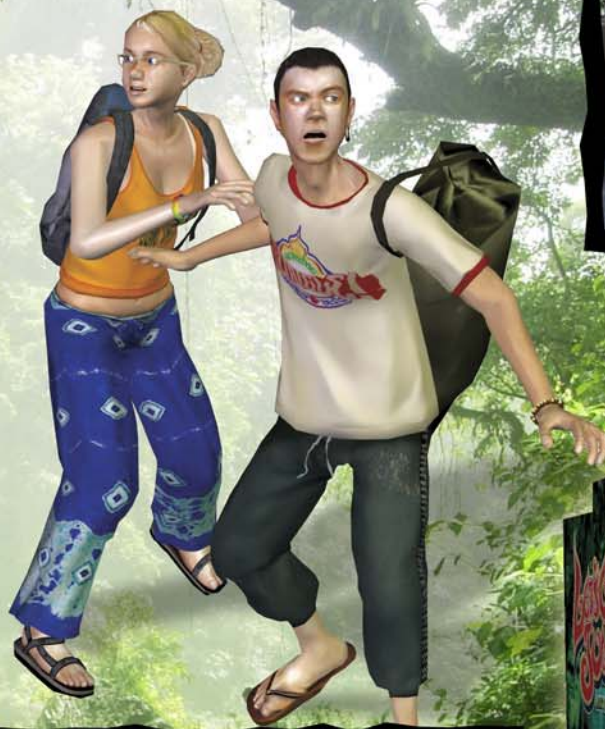

# Let's Go JUNGLE!

LOST ON THE ISLAND OF SPICE

A THRILLING SHOOTING GAME WITH 5 ACTION-PACKED ADVENTURES IN ONE CABINET!

SUITABLE FOR ALL AGES

© SEGA, 2006

LINDBERGH™

For More Information, Visit BMI Gaming | www.bmigaming.com | 1-800-746-2255 | 1-561-391-7200

**A FAST TEMPO, THRILLING AND SIMPLE EXPERIENCE FEATURED ON SEGA'S INCREDIBLE LINDBERGH HARDWARE SYSTEM.**

Ben and Norah sign up for a cheap tour on an uninhabited island in South East Asia. Their excursion to the orient takes a turn for the worse when they are faced with a series of unpredictable obstacles of monstrous proportions. Herds of giant mutant life forms stage an all out attack on any trespassing tourists. Ben and Norah will be forced to find any means possible to get to safe ground and survive the ride of a lifetime, but it's not just the technology of modern machinery that can get them through. As a couple, they will need to use their mind and physical strength to endure the unforgivable jungle.