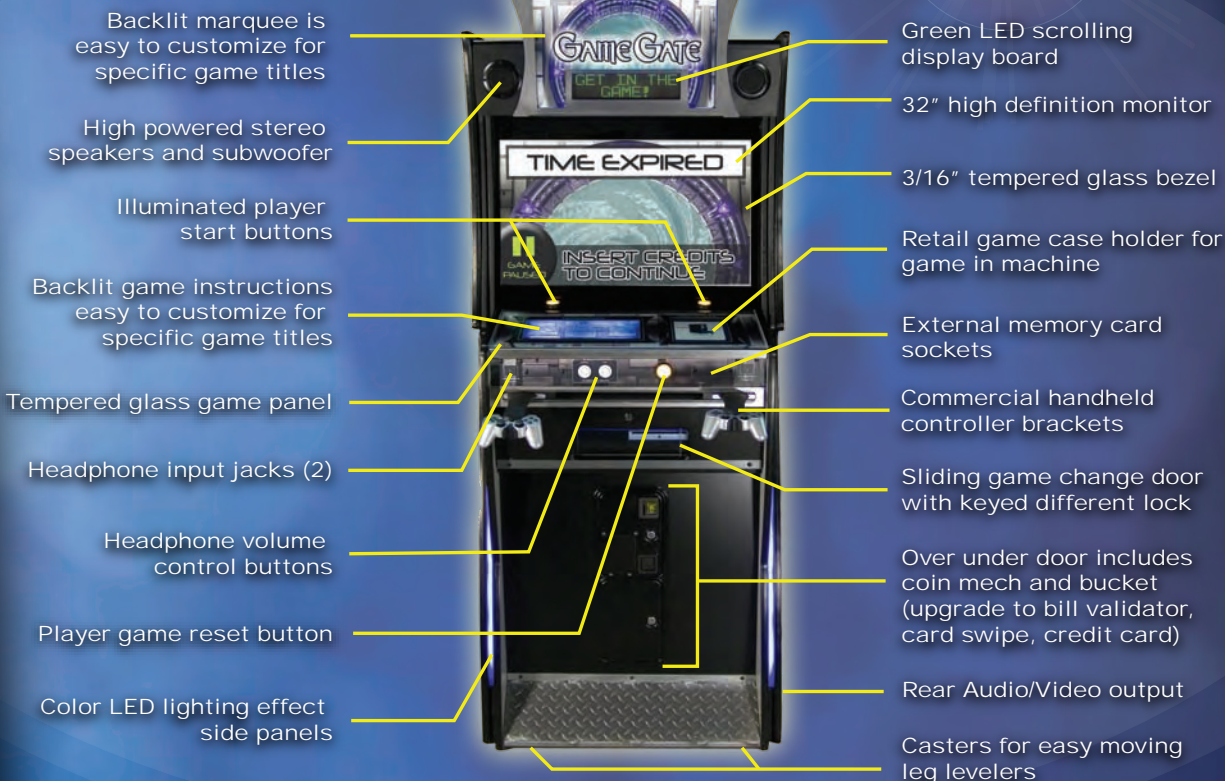

Charge by time played 1 or 2 players

Memory Unit Input - players save progress!

Output for external TV or projector

## GROUND BREAKING FEATURES

Backlit marquee is easy to customize for specific game titles

High powered stereo speakers and subwoofer

Illuminated player start buttons

Backlit game instructions easy to customize for specific game titles

Tempered glass game panel

Headphone input jacks (2)

Headphone volume control buttons

Player game reset button

Color LED lighting effect side panels

Green LED scrolling display board

32" high definition monitor

3/16" tempered glass bezel

Retail game case holder for game in machine

External memory card sockets

Commercial handheld controller brackets

Sliding game change door with keyed different lock

Over under door includes coin mech and bucket (upgrade to bill validator, card swipe, credit card)