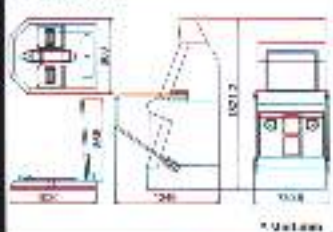

Handle

Use the handle to change direction.

Accelerator

Rotate the roller to move forward.

Brake

Use the brake to stop.

Specification

• 1/100 Scale

- Dimensions - W:730.8
D : 1740
H : 1821.2
- Weight : Approx 250kg
- Monitor :29Inch CRT

Screen shot

Innovative Concepts In Entertainment, Inc. 10123 Main Street • Clarence, New York 14031
Phone: 716-759-0370 • Fax: 716-759-0390 E-mail: play@icegame.com Visit us at www.icegame.com