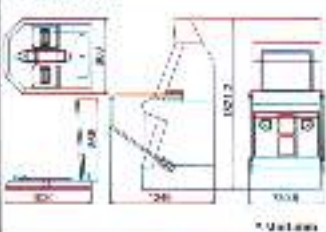

Handle

Use the handle to change direction.

Accelerator

Rotate the roller to move forward.

Brake

Use the brake to stop.

Specification

• 1/100 Scale

- Dimensions - W:730.8
D : 1740
H : 1821.2
- Weight : Approx 250kg
- Monitor :29Inch CRT

Screen shot

Innovative Concepts In Entertainment, Inc. 10123 Main Street • Clarence, New York 14031
Phone: 716-759-0370 • Fax: 716-759-0390 E-mail: play@icegame.com Visit us at www.icegame.com