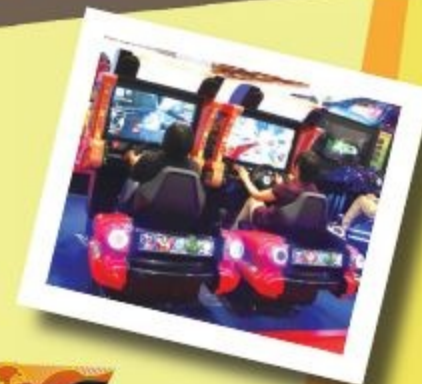

DIDO KART -SPEED FOR FUN !

Shaking Your View & Sonic !!

DIDO KART STD-2

-  Multiple Couple's Link Race – Up to 2 players in one single game.
-  The more fun and excitement become real when the machine is operated via the steering wheel, fuel pedal, brake pedal as the game is played.
-  The machine highlights itself with a streamline design and blue and white spot LEDs.

Game - Dido Kart

Monitor - Monitor- 32" LCD Monitor

Watt Consumed - 500 W Per Car

Power Required - 1Φ220V / 110V

No. of Occupants - Max 2 Players

Occupant Weight Limit - 330 LBS Per Car

Dimensions - 94(W) X 70(D) X 81(H) inch

BMIGaming.com
The World's Largest Gaming Superstore™

1-561-910-0061 | www.bmigaming.com

Over the past centuries, the Jade Emperor, who invited the animals in creation to the last race, has been bothered by the never-ending complaints: "The race was null and void because the rat cheated in the race!" "I am the hottest animal now and should be included on the Chinese Zodiac." The Jade Emperor could not withstand these complaints, and decided to revive the race for all animals to decide the new animals and their places on the Chinese Zodiac. That is all the game is about.

- 🐾 10 gorgeous tracks in metropolis, arctic...
- 🐾 6 vivid characters: Panda, Dragon, Penguin, Cheetah, Sheep and Monkey.
- 🐾 Jet engine boosts
- 🐾 Several tools to surpass racers