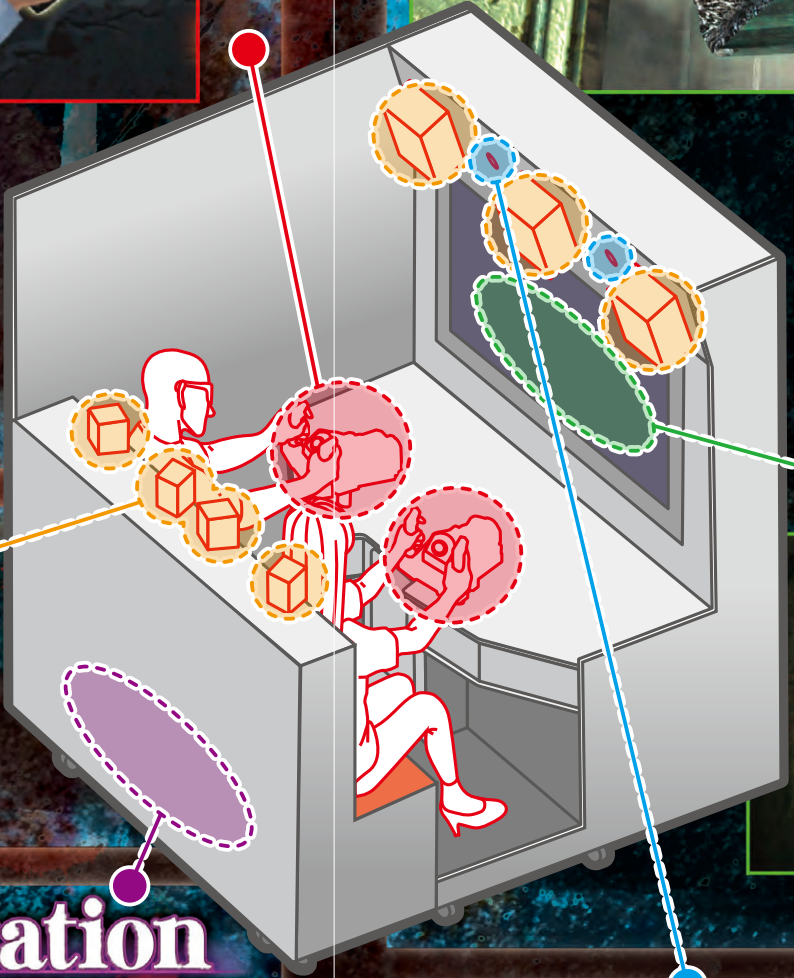

Monsters leap from the screen in 3D!

An experience beyond anything at the local amusement park. Can you survive the horrors leaping out at you?

They're coming...