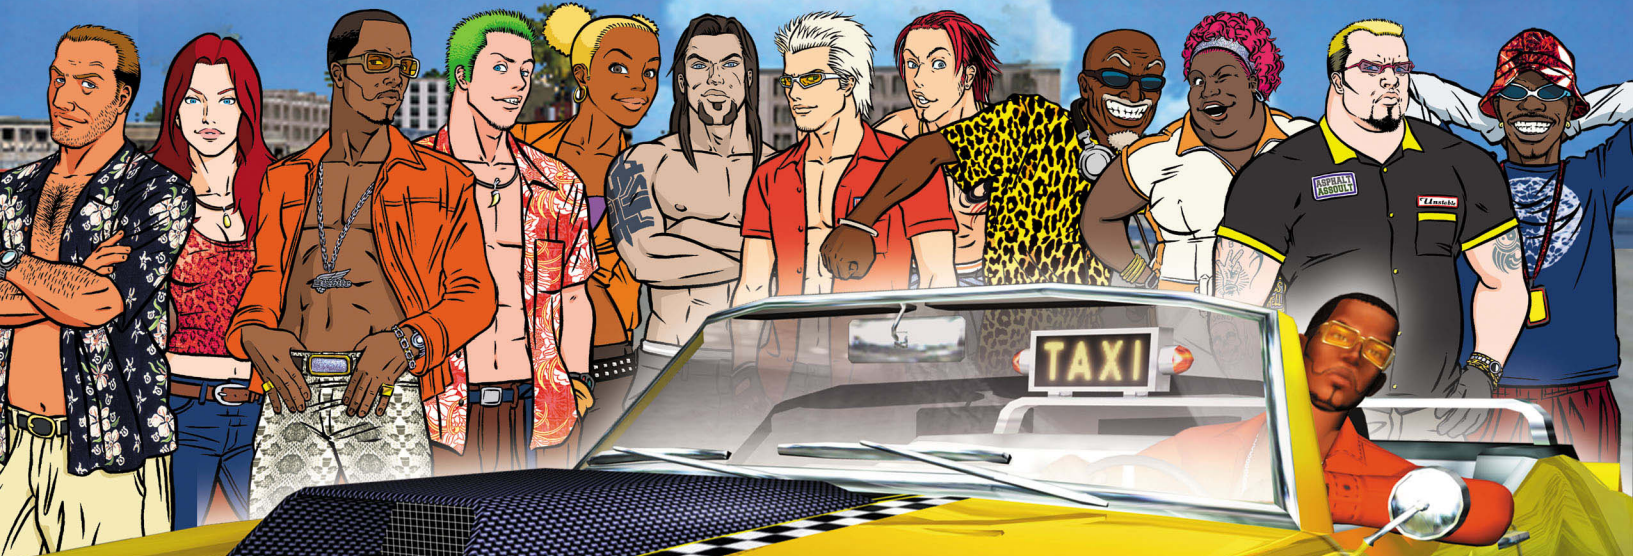

Trade in those  
fuzzy dice  
for the real thing, baby!!  
**It's time to get Funky!!**

**Take a trip on the wild side with a wacky automotive action journey around America's Playground.**

**Features:**

- Hop function
- New characters, each with their own trademark attitude and new set of wheels
- Wacky new customers
- Mind boggling shortcuts
- Three new tracks - West Coast, Glitter Oasis and the Small Apple
- The power of the new Chihiro brings a new dimension to the game.