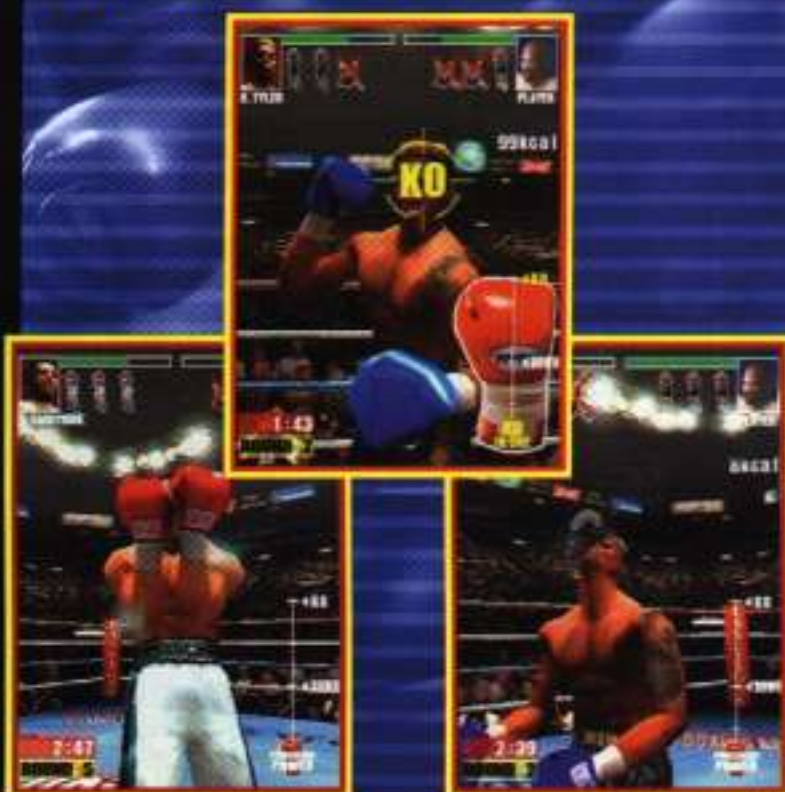

MOCAP

MOTION CAPTURING

BOXING

© 2006 KONAMI. ALL RIGHTS RESERVED.

STEP INTO OUR ARENA FOR THE FIGHT OF YOUR LIFE!

KONAMI® motion capture system puts you in the ring!

- Game detects your movements: bob & weave to avoid opponent's punches, while throwing punches of your own.
- Put on the Special Boxing Gloves and throw a hook, upper cut or jab.
- Fight boxers from around the world to become the World Champion.

Cabinet Dimensions:
75" D x 47" W x 87" H
Weight: 350lbs.

LIFE-LIKE
VIOLENCE
MILD

Konami of America, Inc.
West Office: 1401 Bridge Parkway • Redwood City, CA 94063 • (650) 854-8600 • FAX (650) 571-4142
Midwest Service Center: 930 Deerfield Parkway • Buffalo Grove, IL 60089 • (847) 769-8570 • FAX (847) 775-3122

KONAMI®

www.konami.com/arcade/