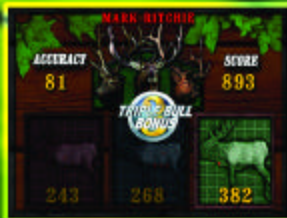

Cabinet Dimensions H: 76.0" W: 27.5" D: 31.5"

ANIMATED
VIOLENCE
MILD

Copyright © 2002 Incredible Technologies, Inc. Portions © 2002 Play Mechanix, Inc. All Rights Reserved

ITNet Hunt Club

Your players will want to join the Big Buck Hunt Club - with its own exclusive website for player rankings, stats, and information!

Your License to Thrill!

LONGEST PERFECT STREAK

2	3	WILL CARLEN
3	3	TODD HEEMSOETH
4	2	DINA TABORA
5	2	GEORGE PETRO
6	2	SOONCOCK KWON
7	1	LISA EDWARDS
8	1	KIRBY COOPER
9	1	JACK BARBER
10	1	ROY YANASE

MOST PERFECT SITES

2	4	TODD HEEMSOETH
3	4	GEORGE PETRO
4	3	SOONCOCK KWON
5	3	MARK RITCHIE
6	2	DINA TABORA
7	2	MARK HACY
8	2	DAVE SOHMAN
9	1	RON LUCANIA
10	1	PETE HALLENBERG

www.itsgames.com

NEW FEATURES

- Now! Up to 4 players can hunt in head-to-head competition!
- Now! Hunt in Canada and across the entire USA!
- Now! Hunt Deer and Elk!
- Now! Shoot up to 3 bucks per stand!
- Now! Triple Buck Bonus!
- Now! More hunting scenes than ever!
- Now! Four new bonus rounds!