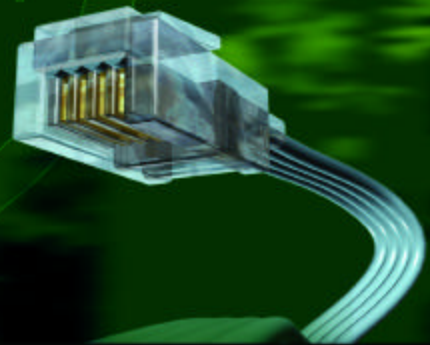

Get More BANG for your BUCK with BIG BUCK HUNTER II™ SPORTSMAN'S PARADISE

RACK up big earnings when you connect to ITNet

Integrated LED display attracts players and announces events!

Players will STUFF your cash box as they compete in the industry's first-ever online deer hunting tournaments and contests!