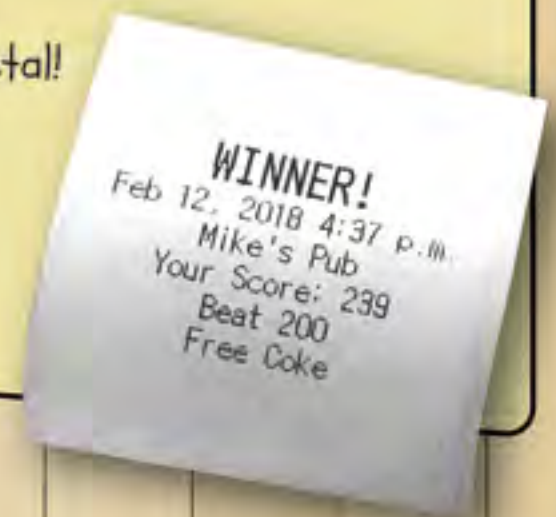

Not a Moment to SPARE!

FAMILY GUY

BOWLING

More
GREAT Features!

- Street and Arcade Prize Options Available including: **Ticket Dispenser** or **Thermal Printer Prize Coupons!**
BOTH offer Multiple ways to WIN!
- **Red Pin Bowling** Award Options!
- Available in Dedicated 65 inch or 55 inch HD LCD Screen Configurations!
- Also Available as a Control Pedestal only Configuration with Optional Monitor Stand!
- EASY Access to connect HDMI and Power Outside of Pedestal!
- Deluxe and Standard Marquees Available!

TEAM PLAY

Order NOW!

Not a Moment to SPARE!

FAMILY GUY™

BOWLING

Choose from one of 8 Family Guy Characters!

- Skill Based bowling game with all the fun of the Family Guy TV series.
- TV Show's video clips played before and after every game.
- Players choose to play as one of 8 Family Guy characters.
- Play 1 to 4 player regular games.
- Local Tournament Player Feature with 4 or 8 player competition.
- 100% Skill with Real Bowling Physics
- Red Pin Challenge, Beer Frame, and Perfect Game / Club 300 features.
- Available in 65 and 50 inch HD LCD Screen Dedicated Game configurations. Or as Control Pedestal only with optional Monitor Stand and Deluxe or Regular Marquees.
- Suitable for General Audiences.
- Optional Adult Mode for more Extreme Humor from the Family Guy TV Show.