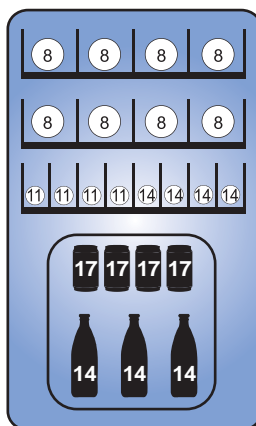

The Self-Service Break Center

Features

Advanced Controls

- Fully Programmable
- Individual Selection Pricing up to $99.95
- Full Sales Reporting
- Credit/Debit Card Ready

Intelligent Design

- Bill Validator Installed - $1's, $5's, $10's, $20's
- Industry Tested Coin Changer Installed
- Customer Friendly LCD Display
- All Metal Product Trays Tilt for Easy Load
- Anti-Theft Design
- Easy-Touch Keypad

Energy Efficient

- Energy Efficient Refrigeration System, CFC Free

Location Friendly

- Offer The Most Popular Brands
- Only 6 Square Feet Required
- Quiet, Office-Friendly Operation

Experience Success!

24/7 Sales

- Reliable, Tried and True Design
- Low Cost of Ownership
- Easy To Service and Maintain
- More Versatility to Meet Location Demands

Details

Indoor installation only
Specifications subject to change without notice

Specifications

Height: 69.5" (177 cm)
Width: 31" (79 cm)
Depth: 29" (74 cm)