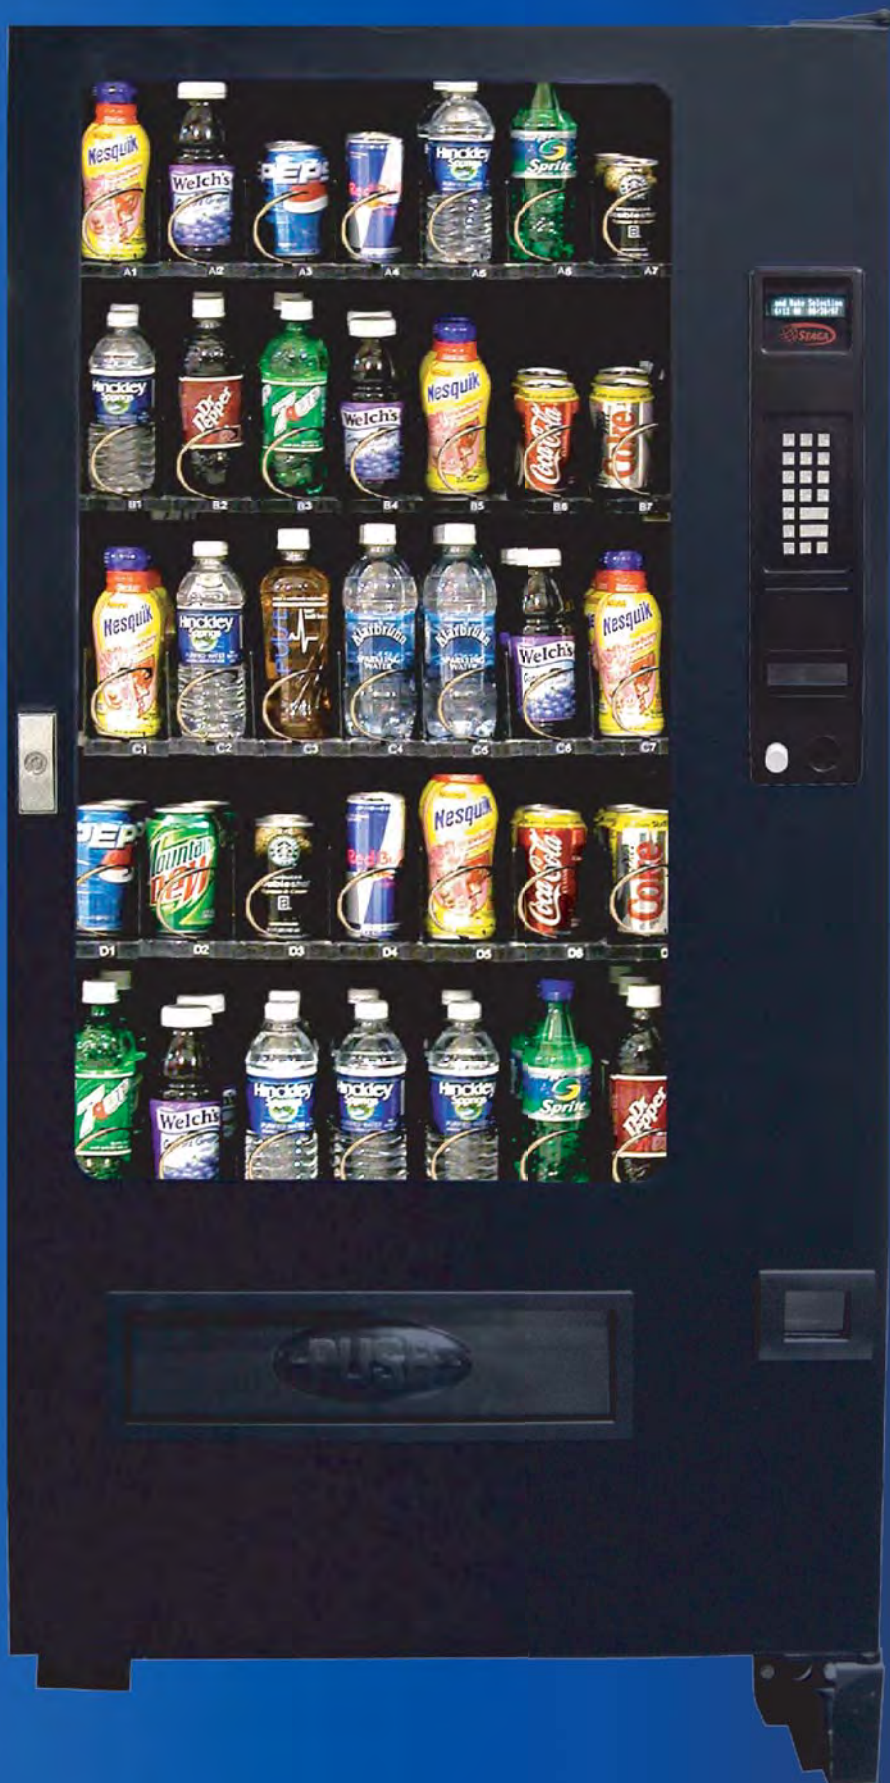

The Premium Collection

SP735R 7-Wide Beverage

SP735R 7-Wide Beverage

High Definition Vending

So brilliant, so efficient and so exclusive - LED lighting is standard only in *The Premium Collection!* Highlight your product to it's best advantage and sell up to 12% more!

Beverage Vendor

Height: 72" (183 cm)
Width: 35" (89 cm)
Depth: 37" (93 cm)
Weight: 698 lbs. (317 kg)
Electrical: 115 VAC or 220 VAC
Selections: Maximum: 42
 Standard: 35
Standard Capacity*: 210

Pricing: Individual from \$0 to \$999.95