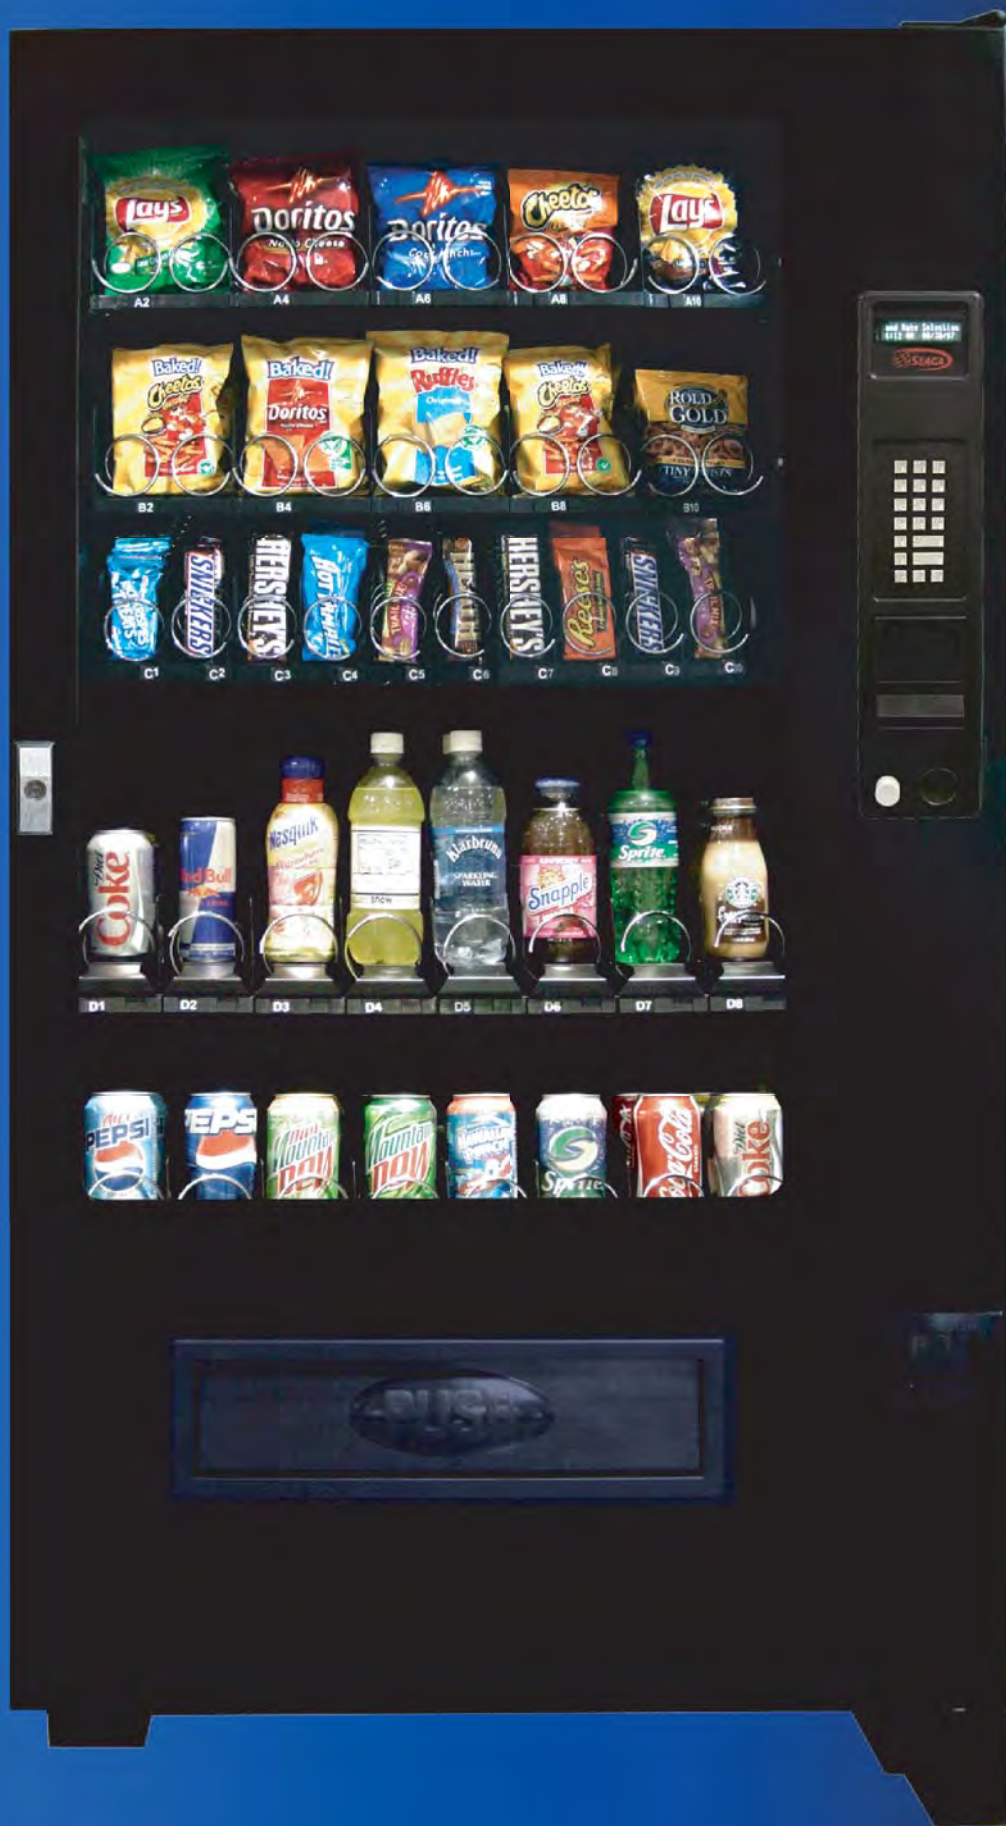

The Premium Collection

SP536R 5-Wide Combo

SP536R 5-Wide Combo

High Definition Vending

So brilliant, so efficient and so exclusive - LED lighting is standard only in *The Premium Collection!* Highlight your product to it's best advantage and sell up to 12% more!

Save time and money - the greenest technology in vending! LED lighting lasts up to 50,000 hours. That means less waste in the environment and less power consumption at the location.

Productivity

Change all your pricing, on all your machines, from your PC!

Snack and Beverage Vendor

Height: 72" (183 cm)
Width: 39" (99 cm)
Depth: 37" (93 cm)
Weight: 721 lbs. (327 kg)
Electrical: 115 VAC or 220 VAC
Selections: Maximum: 46
 Standard: 36

Standard

Capacity*: 375