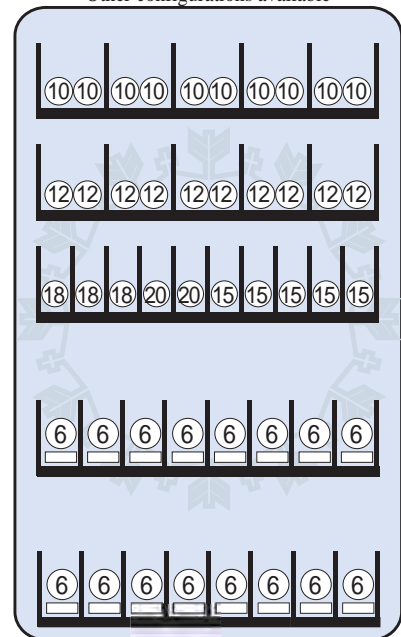

Works the opposite, too - diagnose and troubleshoot right from the card!

Guaranteed Vend

- Improve Reliability
- Re-credits or refunds
- Consistent home position
- Sensor self-calibration
- Reduces service calls
- No give-away products
- Keeps track of vends

Health Conscious

Today's healthy lifestyles are creating a demand for healthy vended items, too. Keep your customers safe and give them the selection they want. Vend milk, yogurt and dairy products without concern. *The Premium Collection* has complete health and safety control for perishable products.

Increase Sales

80% of employees say that they consider on-site offerings of snacks and beverages a benefit to them. Encourage their purchases by using the Jackpot settings on *The Premium Collection!* Meal deal settings are also available.

Snack and Beverage Vendor

Height: 72" (183 cm)
Width: 39" (99 cm)
Depth: 37" (93 cm)
Weight: 721 lbs. (327 kg)
Electrical: 115 VAC or 220 VAC
Selections: Maximum: 46
Standard: 36

Standard

Capacity*: 375

Chip: 110

Candy: 169

Beverage: 96

Pricing: Individual from $0 to $999.95

Coils: *Dual coils standard*

Interface: DEX and MDB
Seaga Smart Card
PC with **Seaga Smartware**

Lighting: Energy efficient LED lighting system

Customer

Display: 20 character, 2-line programmable

* Standard Coil Configuration
Other configurations available

ROHS COMPLIANT

The Premium Collection

The Premium Collection available