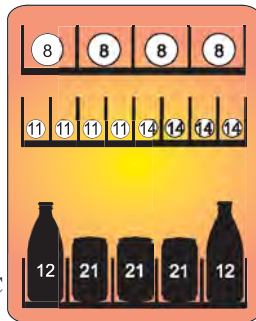

# VISTA

*The gold standard in compact vending.*

*Experience vending success with the all new VC520! Five beverage selections that will vend cans, bottles, energy drinks, cold coffee beverages and more. The only combo of this size that lets you change the beverage size on-the-fly at any time, no parts or complicated assembly required!*

## High Capacity

Standard Capacity\*: 219

Chip: 32  
Candy: 100  
Beverage: 87

Height: 56" (142 cm)  
Width: 31.5" (80 cm)  
Depth: 28" (71 cm)  
Weight: 338 lbs. (153 kg)  
Electrical: 115 VAC or 220 VAC