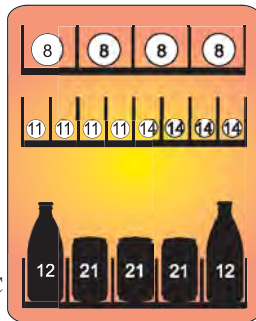

VISTA

The gold standard in compact vending.

Experience vending success with the all new VC520! Five beverage selections that will vend cans, bottles, energy drinks, cold coffee beverages and more. The only combo of this size that lets you change the beverage size on-the-fly at any time, no parts or complicated assembly required!

The best money-maker on the market because of flexibility - don't settle for less!

High Capacity

Standard Capacity*: 219

Chip: 32
Candy: 100
Beverage: 87

Height: 56" (142 cm)
Width: 31.5" (80 cm)
Depth: 28" (71 cm)
Weight: 338 lbs. (153 kg)
Electrical: 115 VAC or 220 VAC