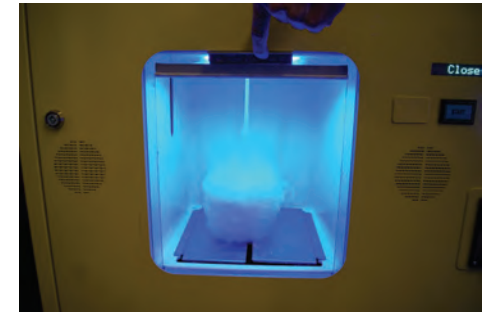

please take you candy floss