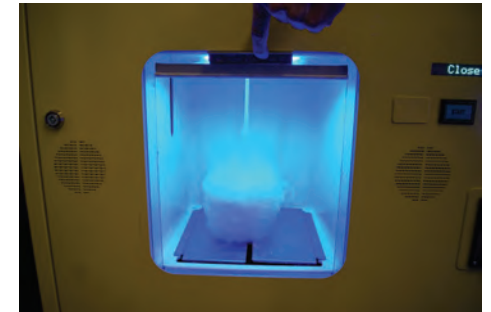

please take you candy floss

Assembled Dimensions - D1070mm W915mm H1680mm 125kg | D42" W36" H66" 275lbs