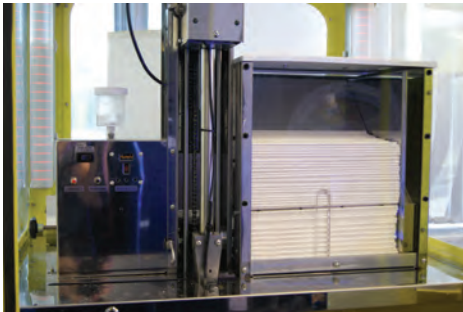

Cotton Candy

Candy Floss / Cotton Candy Vending Machine | Intermatic | Vending

Insert your coin, press start and watch the automatic candy floss making machine create your delicious treat in 70 seconds!

Uses regular sugar | 96% profit to the operator | Comes with 1000 biodegradable paper sticks | Full portion and financial control

Product consistent quality and size
Non-sticky touch
Range of colours and flavours
Vend time - 70 seconds
Easy to clean and restock
Multi-coin acceptor

Built in test routine
Easily adjustable vend price
2mm steel cabinet
Optional topper and GSM telemetry system
Customisable decals on request
High security cash box

Lit marquee with trailing lights

1000 paper stick capacity