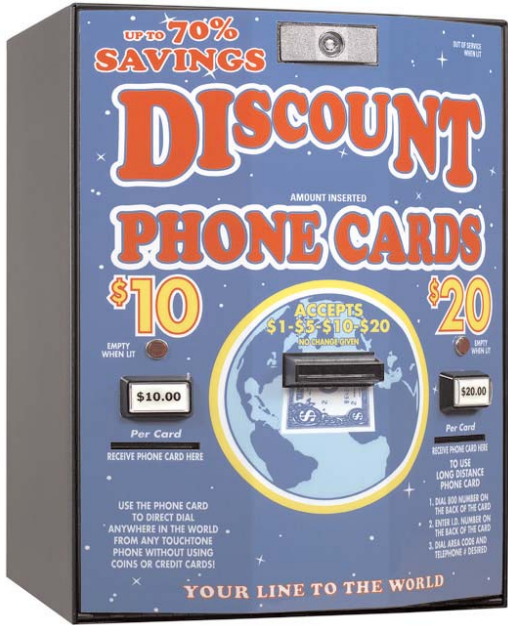

AC502 Phone Card Vending Machine (Dual Bin Dispensers)

Product Features:

- Standard capacity: 130 cards (30mm cards)
- Card values: \$1 to \$20
- Validator acceptance: \$1, \$2, \$5, \$10, \$20
- Validator capacity: 500 bills

Options:

- Base
- Base plate
- High security alarm
- Dome light
- Two language voice system: English & Spanish
- Card Extender: Additional 70 cards each
- LED credit display
- Internal printer

Warranty:

- 1 year on parts
- 2 years on validator

Dimensions:

- 15" W x 19 1/4" H x 12" D
- Weight: 55 lbs.
- With base:
- 15" W x 60" H x 12" D
- Weight: base 33 lbs. / base plate 25 lbs.

Call for pricing