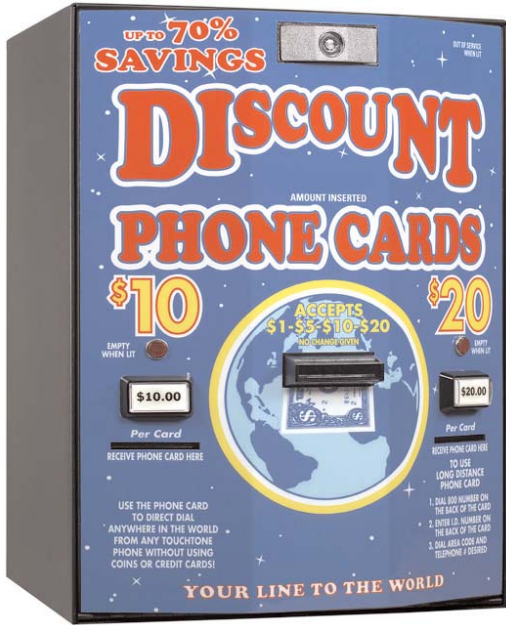

AC502 Phone Card Vending Machine (Dual Bin Dispensers)

Product Features:

Standard capacity:	130 cards (30mm cards)
Card values:	\$1 to \$20
Validator acceptance:	\$1, \$2, \$5, \$10, \$20
Validator capacity:	500 bills

Options:

- Base
- Base plate
- High security alarm
- Dome light
- Two language voice system: English & Spanish
- Card Extender: Additional 70 cards each
- LED credit display
- Internal printer

Warranty:

- 1 year on parts
- 2 years on validator

Dimensions:

15" W x 19 1/4" H x 12" D
Weight: 55 lbs.

With base:
15" W x 60" H x 12" D
Weight: base 33 lbs. / base plate 25 lbs.

Call for pricing