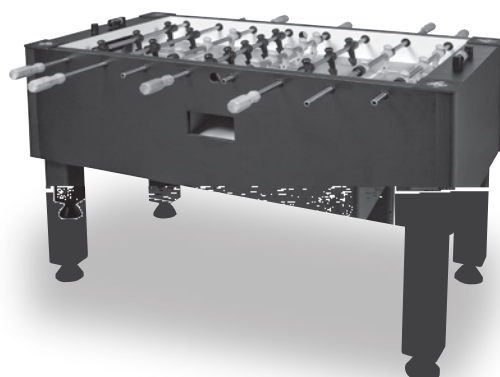

Elite

The Elite table is a commercial table available for the home. This beautiful table features dual ball returns, heavy gauge rods, and patented split bearings for easy cleaning and maintenance.

Classic

The Classic table combines a contemporary look with heavy duty construction and many of the features found on commercial tables.

Sport

The Sport table is the perfect table for young foosers and the more experienced player alike. The adjustable height and durable construction allow for generations of enjoyment.

■ Precision ground balls provide the smoothest and most accurate play available.

■ New, thinner inner bearing design does not allow the ball to be passed between the man and wall.

■ Patented rubber bumper, player, and rod guarantee super-fast, durable play.

■ 3/4" Playfield.

Elite

Commercial quality for the home.

The Elite table includes all of the Tornado quality features plus:

- Leg pad and down corner construction for added stability
- Durable exterior laminate with additional colors available
- Dual ball returns
- Heavy gauge rods
- Patented 3 piece bearings for easy cleaning
- Adjustable leg levelers
- Natural wood handles