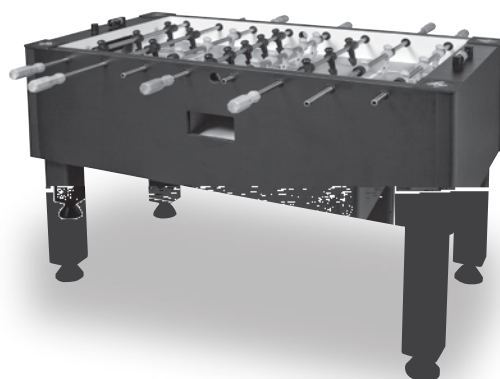

Elite

The Elite table is a commercial table available for the home. This beautiful table features dual ball returns, heavy gauge rods, and patented split bearings for easy cleaning and maintenance.

Classic

The Classic table combines a contemporary look with heavy duty construction and many of the features found on commercial tables.

Sport

The Sport table is the perfect table for young foosers and the more experienced player alike. The adjustable height and durable construction allow for generations of enjoyment.

■ Precision ground balls provide the smoothest and most accurate play available.

■ New, thinner inner bearing design does not allow the ball to be passed between the man and wall.

■ Patented rubber bumper, player, and rod guarantee super-fast, durable play.

■ 3/4" Playfield.

Elite

Commercial quality for the home.

The Elite table includes all of the Tornado quality features plus:

- Leg pad and down corner construction for added stability
- Durable exterior laminate with additional colors available
- Dual ball returns
- Heavy gauge rods
- Patented 3 piece bearings for easy cleaning
- Adjustable leg levelers
- Natural wood handles