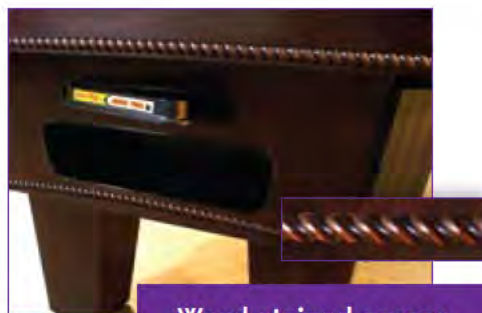

Wood stained aprons with stylish rope trim

MEI Bill Acceptor standard on all tables

Flexible pricing options - Bonus and Happy Hour

Hardworking and Dressed to Impress!

- Quality crafted with stained hardwood and carved wooden rope trim.
- Elegant traditional look and feel includes satin black finish on the metal trim and flush mount corners.
- Championship Invitational worsted Billiard Cloth with Teflon included with every table.
- Tapered Statesmen leg design with concealed adjustable levelers.
- Motion-sensitive lighting in Coin Door and Ball View Area.
- Five-bolt cushion rails with thicker backing for strength and rigidity.
- Championship Tour Edition dual-density rubber for shot accuracy and long life.
- LCD window mounted within the top rail for player convenience.
- Premier Duramith Balls by Aramith included with each table.
- New Duramith Cue Ball combines the balance and separation of the Cougar Cue Ball with a new resin that is more resistant to chalk staining. Still the same size and weight as the object balls.

Top corner assembly has flush mount casting

Tapered "Statesmen" leg design

Coin-only version without electronics available by Special Order.

Specifications

93 (7 foot)

Assembled L x W x H92.75" x 52.75" x 31.5"
 Boxed L x W x H 97" x 57" x 21"
 Weight 690 lbs.