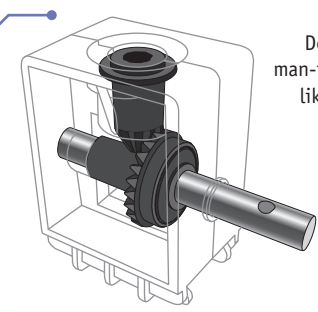

Ultra-Smooth Chrome-Plated Rods
 Hollow-ground steel with 0.120" wall thickness. Marriage of high-lubricity materials—nylon bushings and rods—result in exceptional play performance with minimal friction wear.

Steel Rod Supports in Feet of Men
 Allows torque and pressure to be applied to the clutch, rather than the fitting between the man and gear box.

Attractive Playfield Graphics
 Screened into high-pressure laminate and covered with a protective clear-coat for long wear.

Gear Box Clutch System
 Designed to "give" when opposing man-to-man force is applied—reduces likelihood of stick or man breakage and extends life of gear box.

2:1 Turning Ratio on Gear Box
 Delivers quick player response and lively play—360 degree player turn requires only 180 degree handle turn.