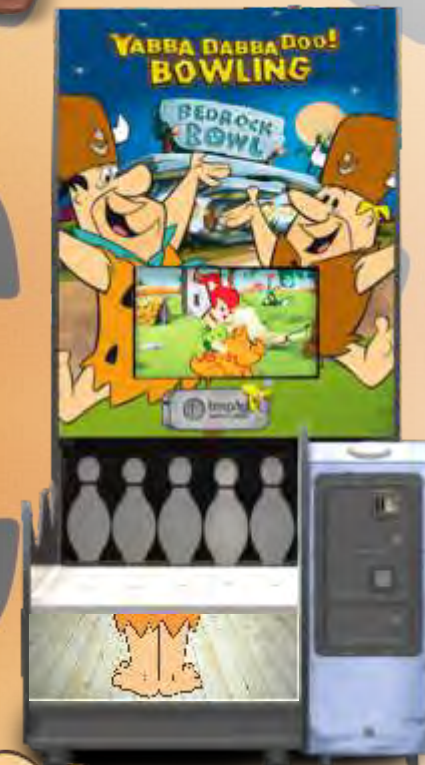

**YABBA
DABBA
DOO!
BOWLING**

**BAMM
BAMM
STRIKE**

THE FLINTSTONES

YABBA DABBA DOO! BOWLING

HAVE FUN WITH FRED'S FAVOURITE GAME!

ARE YOU READY TO STRIKE AT BEDROCK BOWL?

- The new exclusive version of bowling has an unique design with stone surfaces, as in Bedrock scenarios.
- The 22" LCD Screen shows animations after each shot according to your score. The Flintstones will cheer every play with lots of fun and interactivity.
- Yabba Dabba Doo! Do you remember the famous catchphrase of Fred Flintstone? The interactive sound speakers will join you with the famous Bedrock family with music and effects according to the gaming action and scores.
- Approach and balls elevator provide more safety and ergonomics.
- Front panel with backlight.
- Up to 6 players can have fun on the same match, with 10 shots for each player.
- Operated by coin/token/smartcard for easy collection, and ready for ticket redemption dispenser.
- Lane made with phenolic synthetic laminates, as the official lanes.

DIMENSIONS

- Length two modules: 4,70m (15' 5 3/64")
- Length three modules: 7,30m (23' 11 13/32")
- Width: 0,94 m (3' 1 1/64")
- Height: 1,89m (6' 2 13/32")
- Approximate weight two modules: 480Kg (1056 lbs)
- Approximate weight three modules: 600Kg (1320 lbs)
- 127V/220V 50/60Hz
- Maximum power: 1100 W / Average Power: 300 W