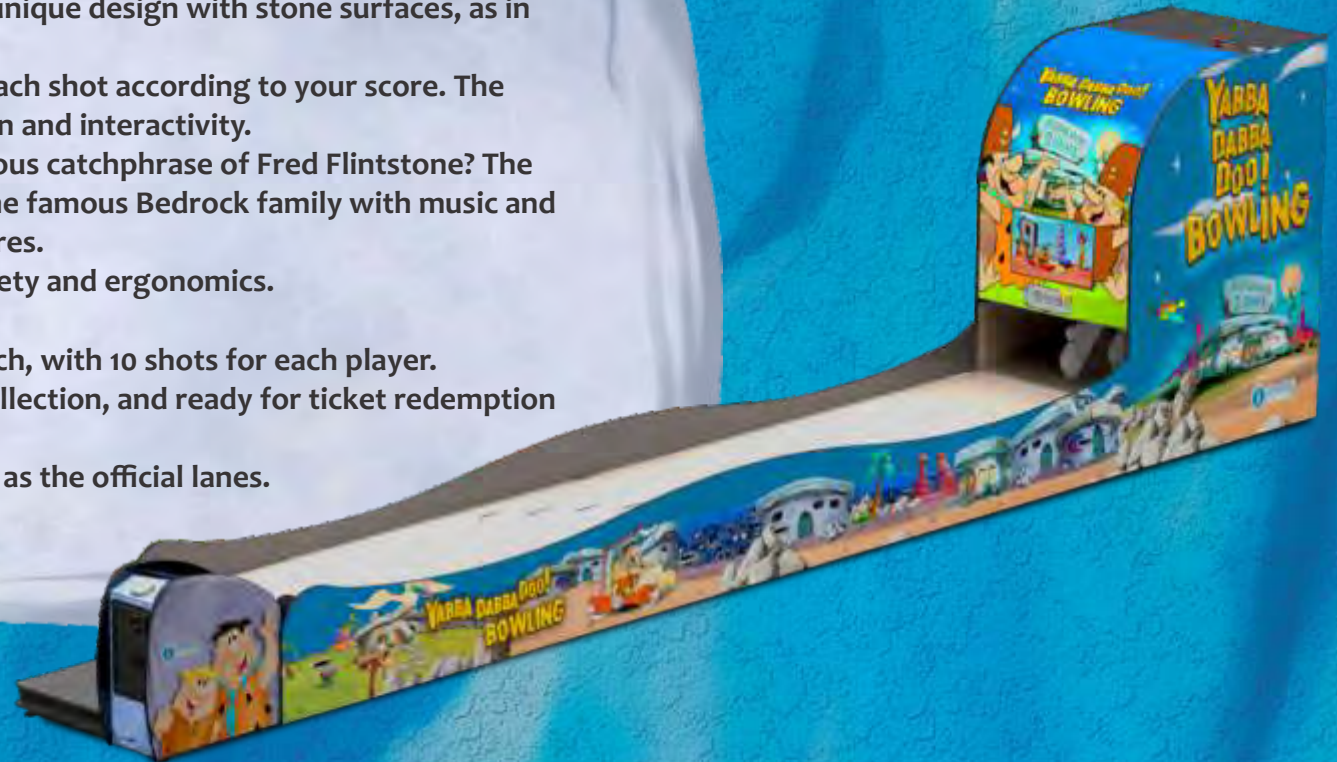

THE FLINTSTONES™

YABBA DABBA DOO! BOWLING

LICENSED GAMES

THE BIGGEST RELEASES SINCE THE STONE AGE!

TRANSPORT YOURSELF DIRECTLY
TO BEDROCK TO HAVE
FUN WITH THE MOST FAMOUS
FAMILY OF THE STONE AGE!
**THE FLINTSTONES ARRIVED
AT IMPLY® WITH EXCLUSIVE GAMES:**

**YABBA
DABBA
DOO!
BOWLING**

**BAMM
BAMM
STRIKE**

THE FLINTSTONES

YABBA DABBA DOO! BOWLING

HAVE FUN WITH FRED'S FAVOURITE GAME!

ARE YOU READY TO STRIKE AT BEDROCK BOWL?

- The new exclusive version of bowling has an unique design with stone surfaces, as in Bedrock scenarios.
- The 22" LCD Screen shows animations after each shot according to your score. The Flintstones will cheer every play with lots of fun and interactivity.
- Yabba Dabba Doo! Do you remember the famous catchphrase of Fred Flintstone? The interactive sound speakers will join you with the famous Bedrock family with music and effects according to the gaming action and scores.
- Approach and balls elevator provide more safety and ergonomics.
- Front panel with backlight.
- Up to 6 players can have fun on the same match, with 10 shots for each player.
- Operated by coin/token/smartcard for easy collection, and ready for ticket redemption dispenser.
- Lane made with phenolic synthetic laminates, as the official lanes.

DIMENSIONS

- Length two modules: 4,70m (15' 5 3/64")
- Length three modules: 7,30m (23' 11 13/32")
- Width: 0,94 m (3' 1 1/64")
- Height: 1,89m (6' 2 13/32")
- Approximate weight two modules: 480Kg (1056 lbs)
- Approximate weight three modules: 600Kg (1320 lbs)
- 127V/220V 50/60Hz
- Maximum power: 1100 W / Average Power: 300 W