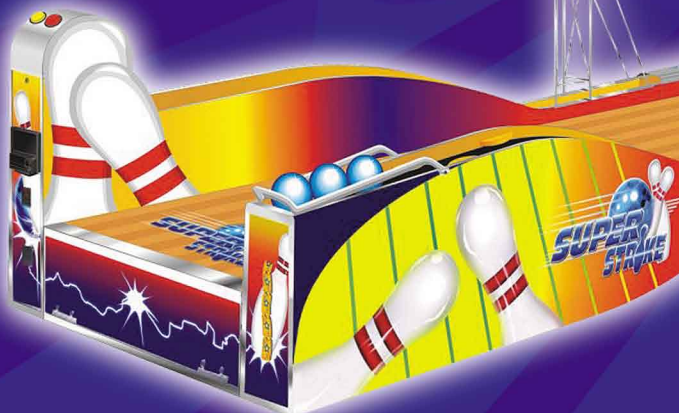

SUPER STRIKE

- *Up to 4 players per lane*
- *5 or 10 frame game (operator selectable)*
- *Ticket Redemption on/off*
- *11 ft lane with optional 4 ft extension*
- *30" LCD scoring monitor*
 - *700 DBA ready*

Product Dimensions:
Height: 91 inches / 230 cm
Length: 183 inches / 464 cm
Width: 40 inches / 103 cm

Manufactured by:

Distributed by: