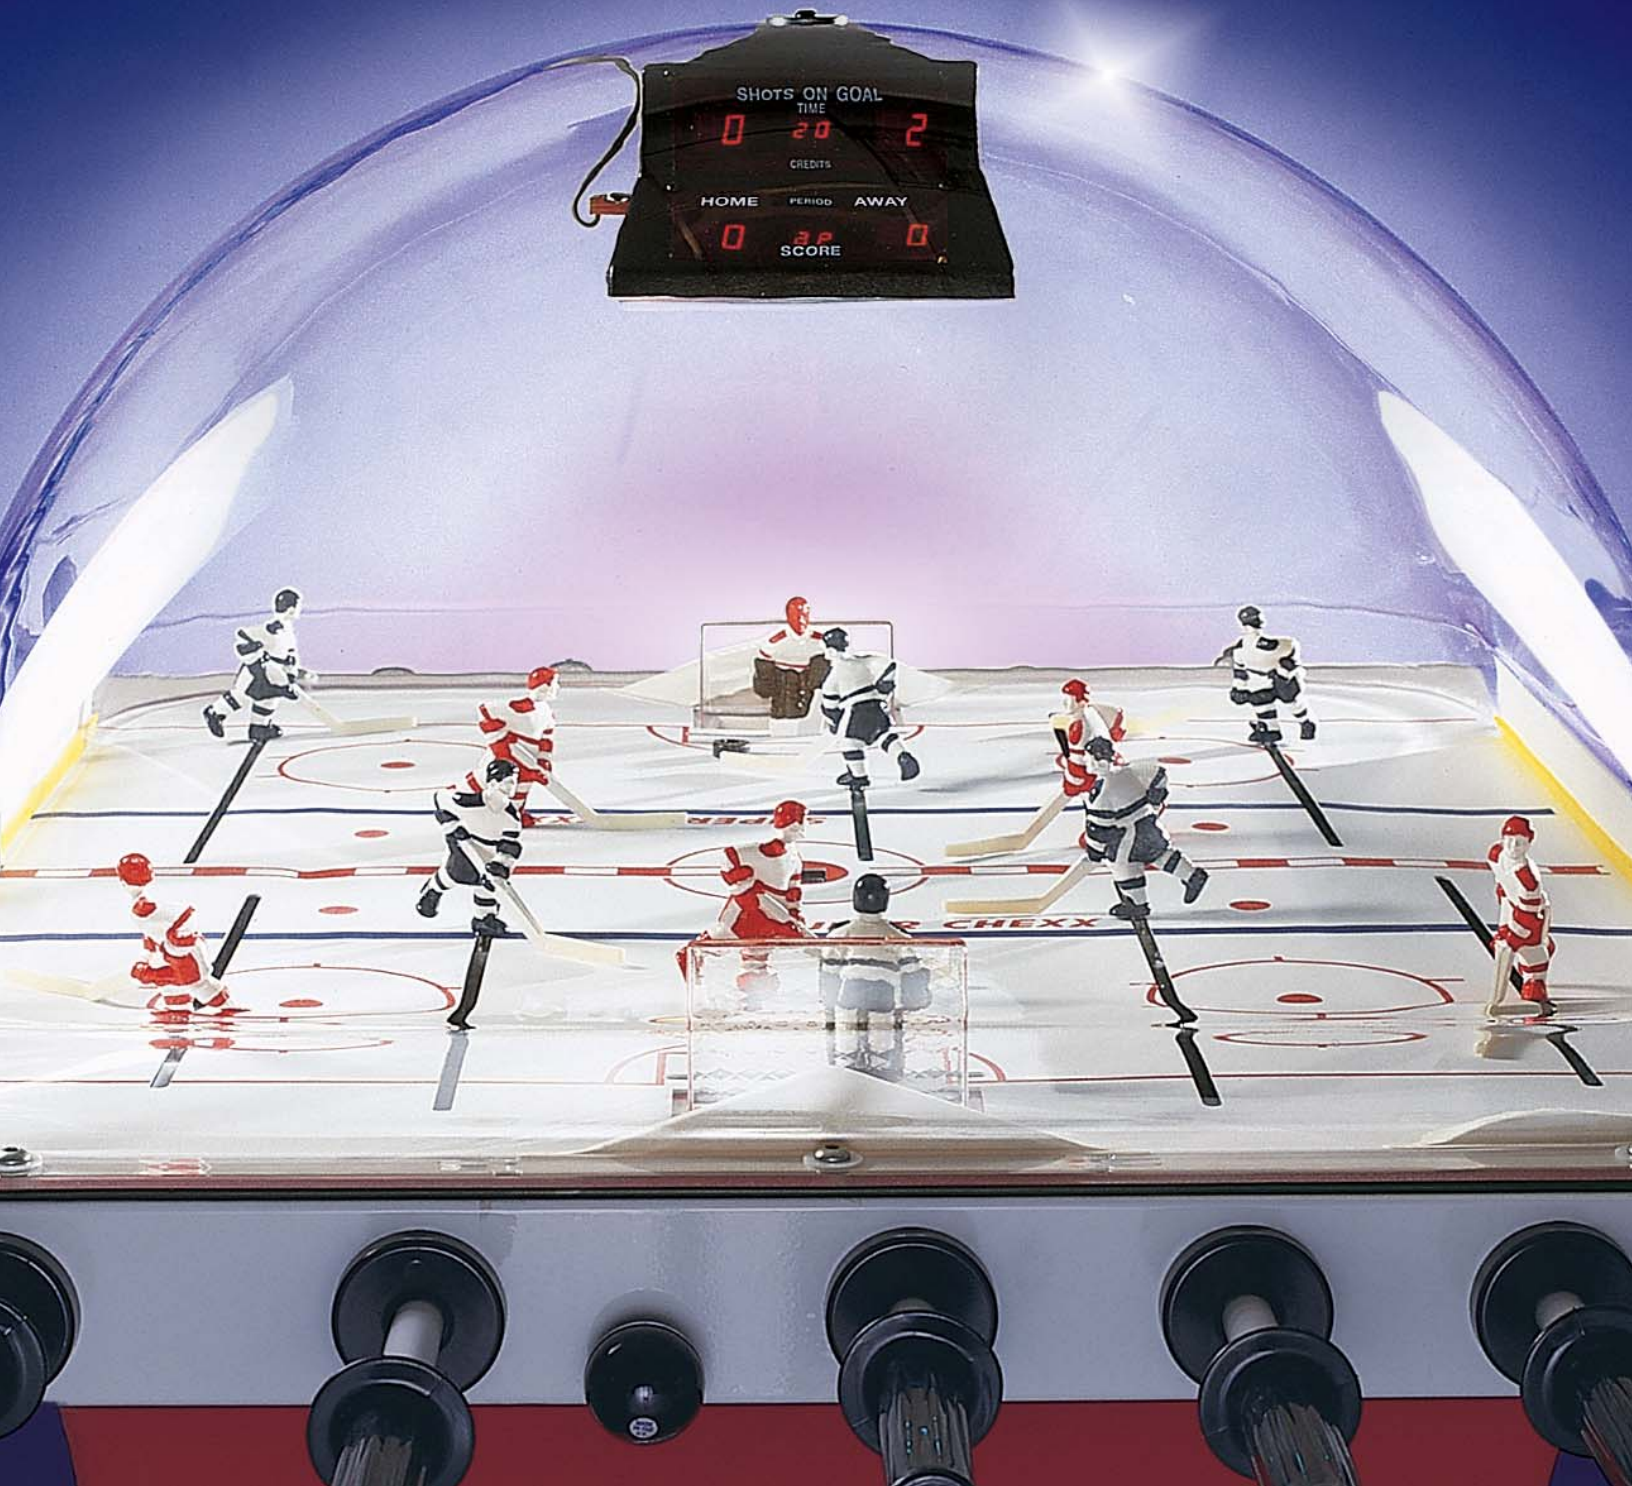

SUPER CHEXX™

*...the Legend
Continues to Skate*

**Created 19 years ago, it is still the most popular bar game ever!
Super Chexx is competition at its best. It is the ultimate head-to-head challenge.**

SUPER CHEXX™

...the Legend
Continues to Skate

- Indestructible lexan dome is built to last

- Aluminum cabinet and plastic base make this the most durable coin-op game ever created

- All new electronics and realistic sounds put the players in the middle of their favorite hockey arena

Dimensions: 51" h x 55" w x 36" d
Approximate weight: 185 lbs.

Where the Pucks Meet the Buck\$