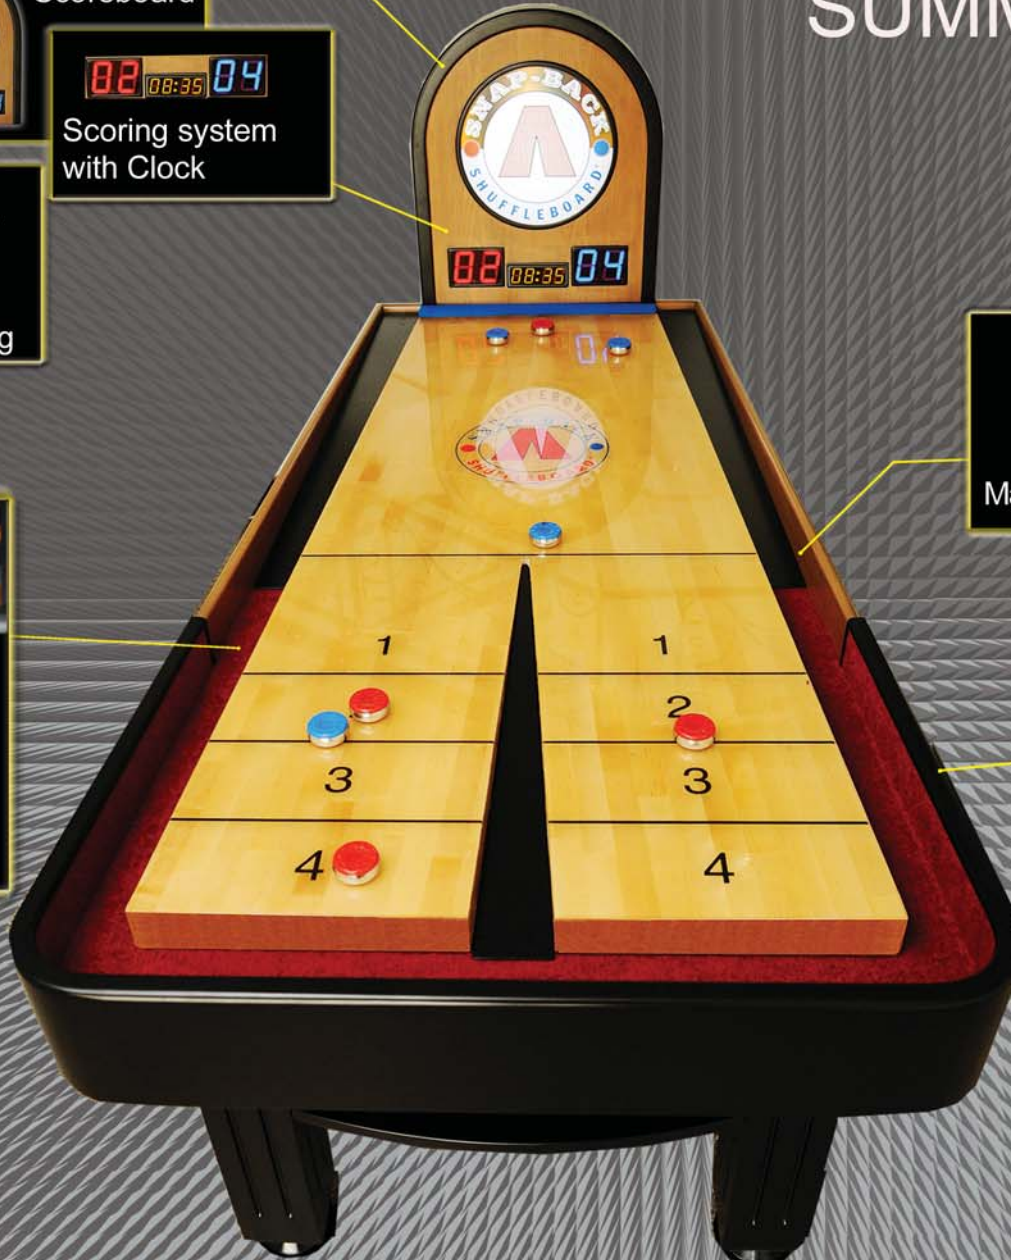

SNAP-BACK SHUFFLEBOARD ®

SUMMIT MODEL

Scoreboard

Scoring system with Clock

Display area with LED lighting

Fun for the whole family

Maple playing surface

Solid wood cradle

Milled solid wood legs

Special lever for safe & easy installation of playing surface (Patent pending)

- TWICE THE FUN IN HALF THE SPACE - ONLY 7 FEET LONG. (7' * 4' * 32")
PLAYS LIKE A LONG TABLE.
- EASY INSTALLATION