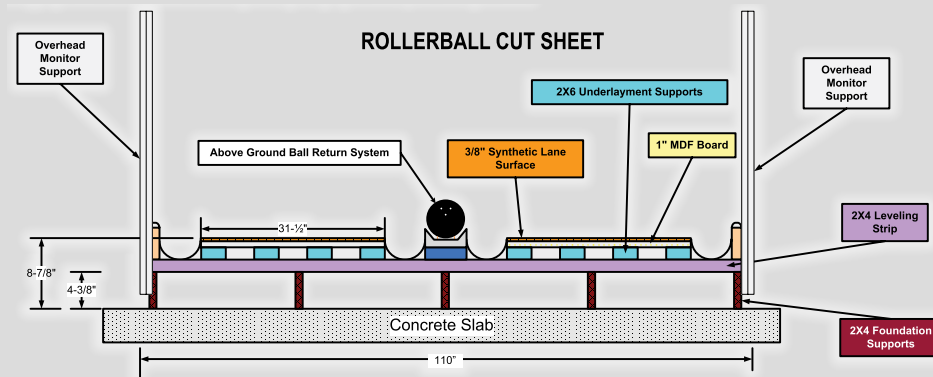

- No shoes, no waiting, no hassles
- Fast turnover and quick income
- Great additional profit center
- Take your birthday parties to the next level with a game that is easy for children
- A perfect addition to a home, arcade area, amusement center, business or any other area with a little extra space
- Maintenance is a cinch: our top-of-the-line string pinsetters do all of the work for you

Number of Uninterrupted Lanes	Width Requirement
1	58"
2	105½"
4	208½"
6	312"
8	415½"
10	519"