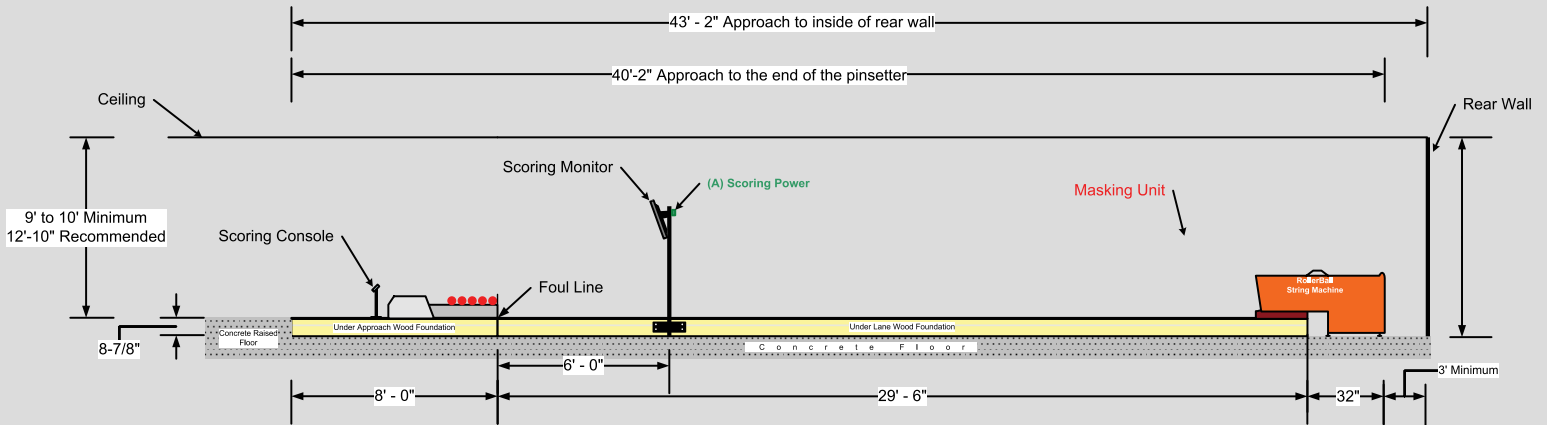

- No shoes, no waiting, no hassles
- Fast turnover and quick income
- Great additional profit center
- Take your birthday parties to the next level with a game that is easy for children
- A perfect addition to a home, arcade area, amusement center, business or any other area with a little extra space
- Maintenance is a cinch: our top-of-the-line string pinsetters do all of the work for you

Number of Uninterrupted Lanes	Width Requirement
1	58"
2	105½"
4	208½"
6	312"
8	415½"
10	519"