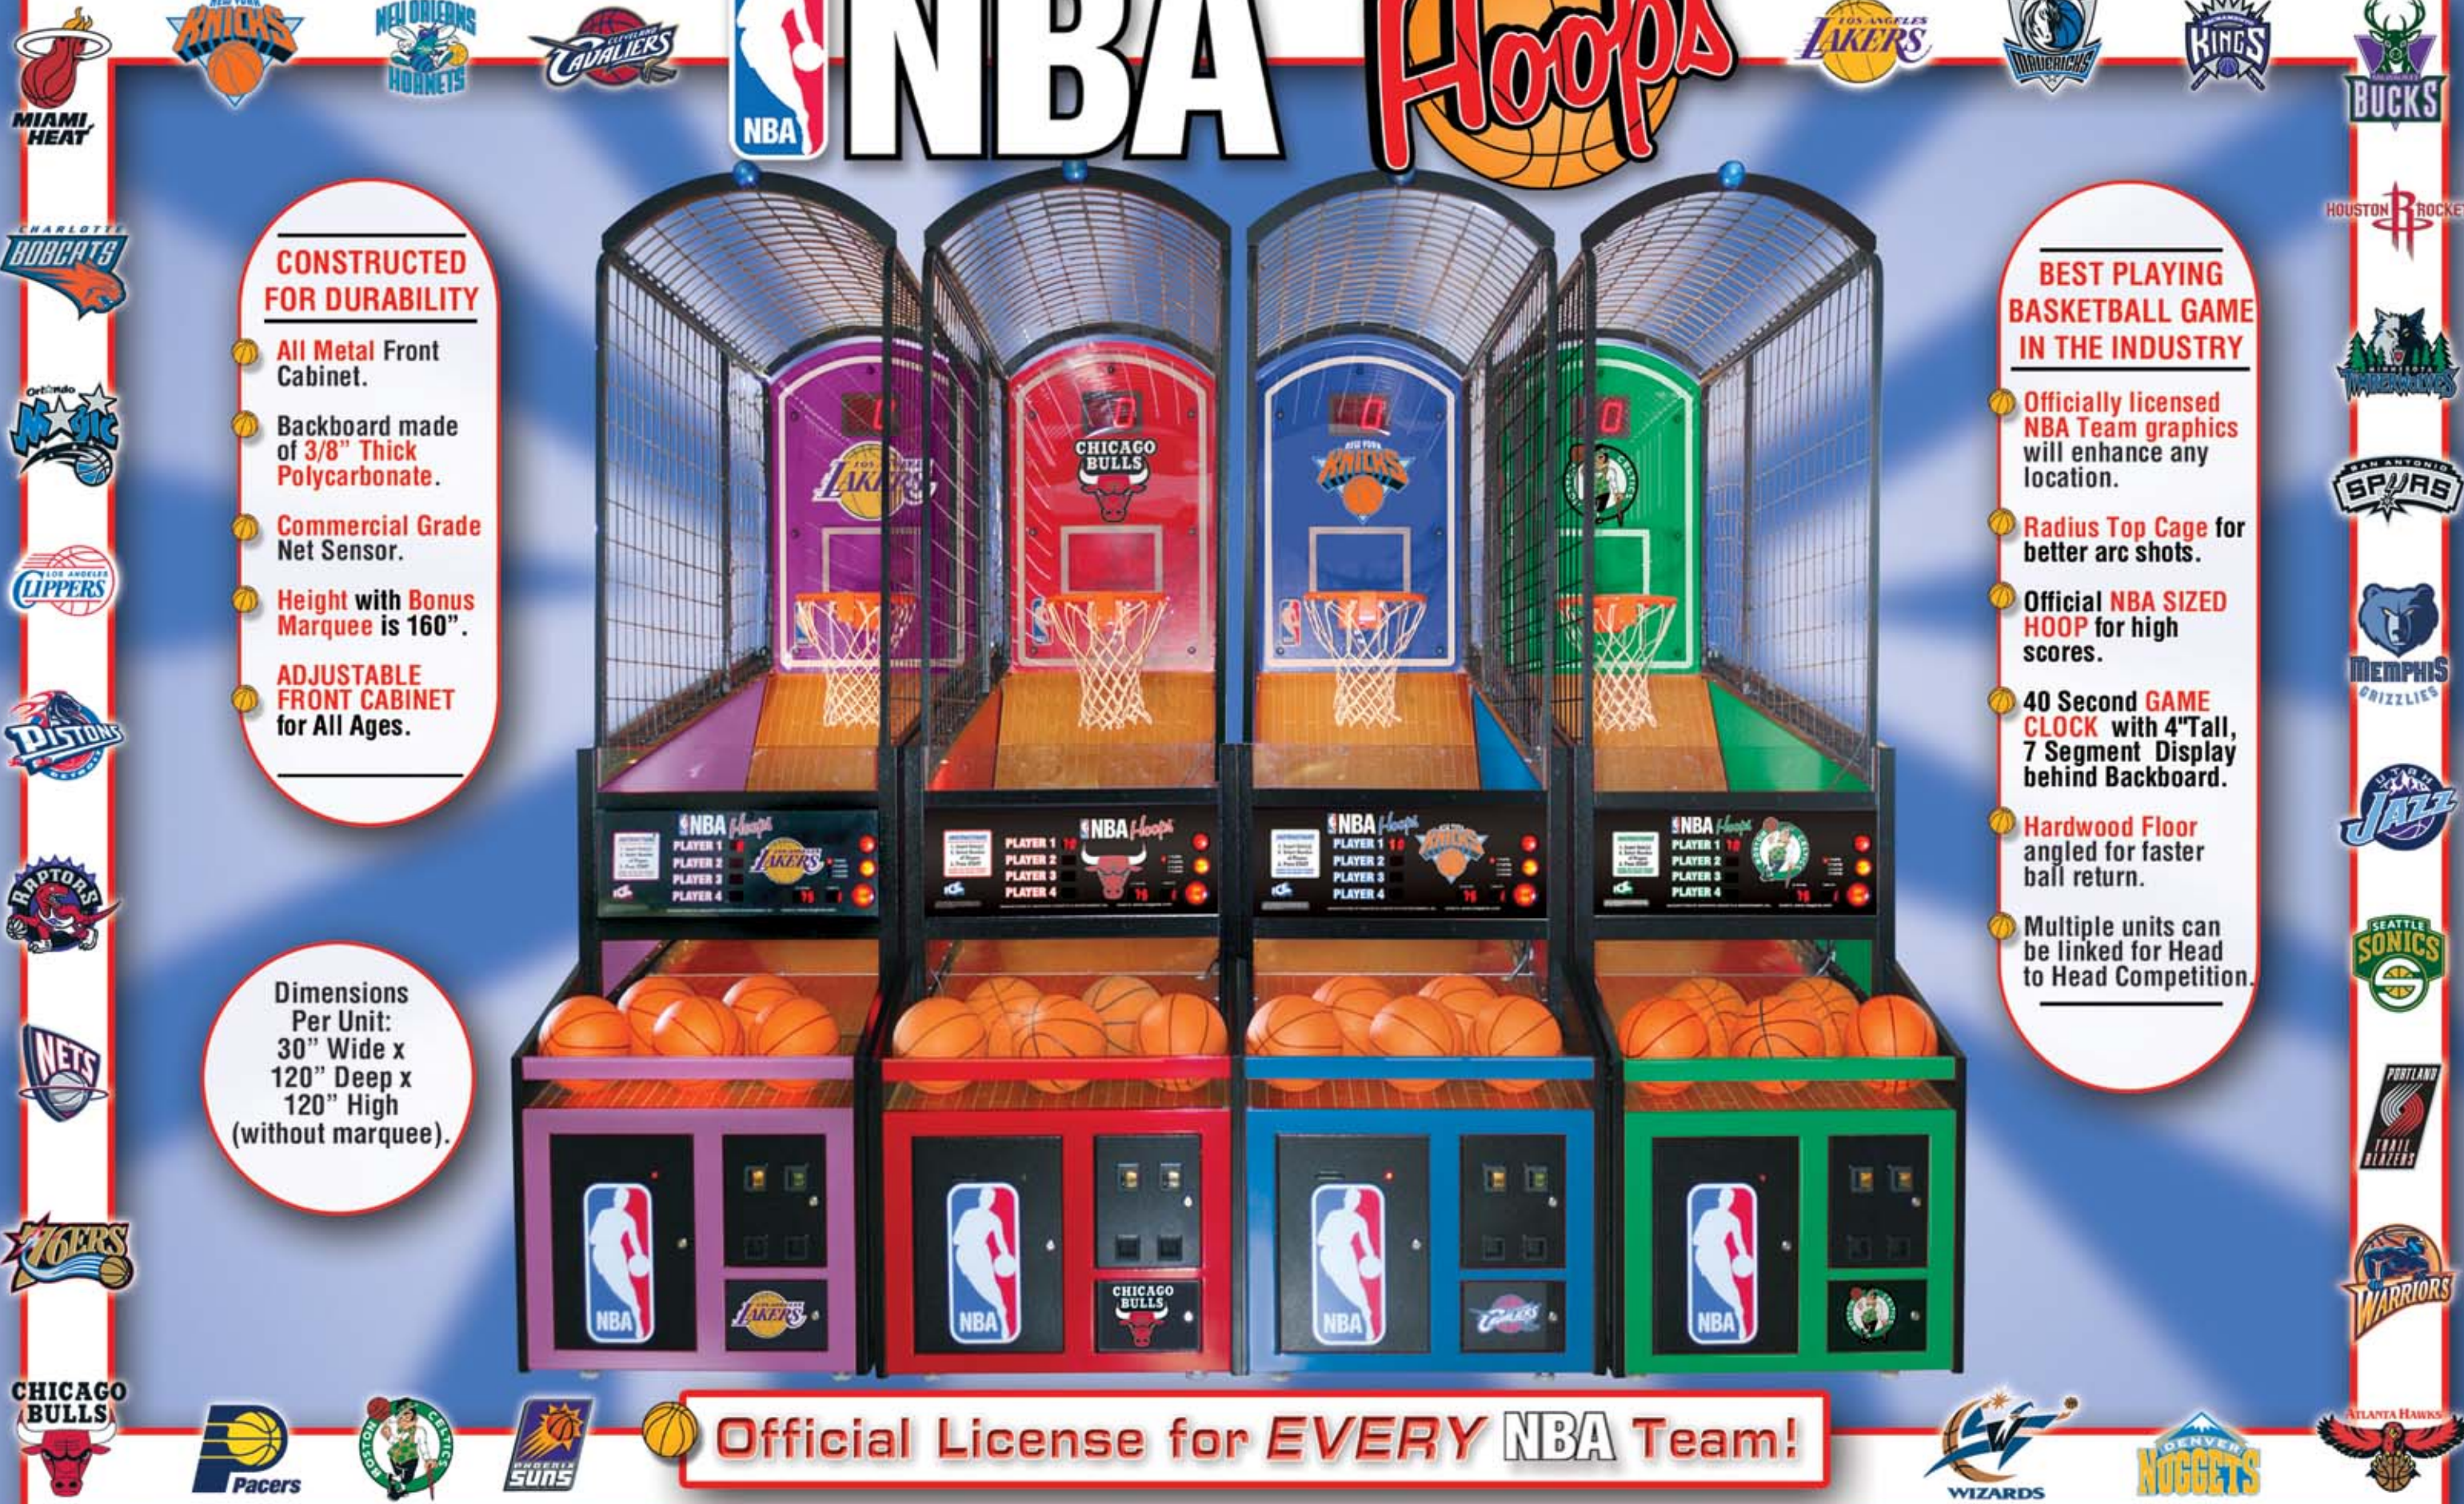

NBA Hoops™

CONSTRUCTED FOR DURABILITY

- All Metal Front Cabinet.
 - Backboard made of 3/8" Thick Polycarbonate.
 - Commercial Grade Net Sensor.
 - Height with Bonus Marquee is 160".
- ADJUSTABLE FRONT CABINET for All Ages.**

Dimensions Per Unit:
30" Wide x 120" Deep x 120" High (without marquee).

BEST PLAYING BASKETBALL GAME IN THE INDUSTRY

- Officially licensed NBA Team graphics will enhance any location.
- Radius Top Cage for better arc shots.
- Official NBA SIZED HOOP for high scores.
- 40 Second GAME CLOCK with 4" Tall, 7 Segment Display behind Backboard.
- Hardwood Floor angled for faster ball return.
- Multiple units can be linked for Head to Head Competition.