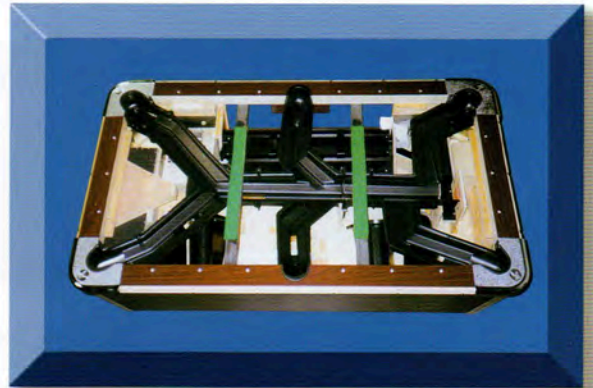

"We know you appreciate Quality" All of the features that we have previously mentioned and more that we take for granted exclusively with Great American!