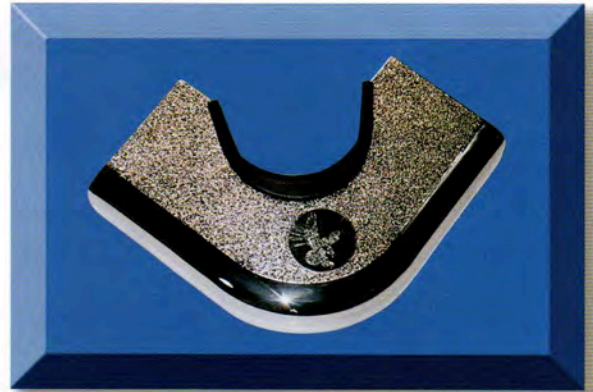

**CUSTOM
COLOR
CLOTH
AVAILABLE**

Model 900LG

YOUR AUTHORIZED DISTRIBUTOR

State-of-the-art manufacturing facility ensures consistency and accuracy in construction and offer these fine quality features

- Solid poplar cabinet grade $\frac{3}{4}$ " plywood construction on sides and bottom
- Unitized composite trouble free and fast ball return assembly
- Dome shake-proof washers on railbolts, corners and slate
- Reliable anti-cheat dump bar system eliminates free play and service calls
- Modular coin box housing designed for simple service
- Hinged and locked hatch under table for leg storage and cleanout
- Superior selection poplar wood top frame and rails for best cushion play action
- Dual steel center slate supports provide reliable flat level playing surface
- Premium lexan ball viewer with retaining screws and frame reduces chance of breakage
- Vertical 5 coin mechanism adjust in moments on location complimented with a deep large cash box for generous earnings
- Rails and slate are covered with a 21oz. cloth which promotes faster play and longer time before first recovery
- Double rollers on ball release provide smoother action, less wear and less down time
- Each table operates with magnetic $2\frac{1}{4}$ " or $2\frac{3}{8}$ " cue ball with 15th cue ball lock-up, accented by our reliable cue ball separator
- Each table is crafted with the finest imported one piece slate
- Cloth and formica selections available on request
- Factory play @ 50 cents

Stylish die cast reinforced, polished chrome-plated corners with Eagle logo, feature advanced screw in pocket liners for ease in replacement.

"We know you appreciate Quality" All of the features that we have previously mentioned and more that we take for granted exclusively with Great American!