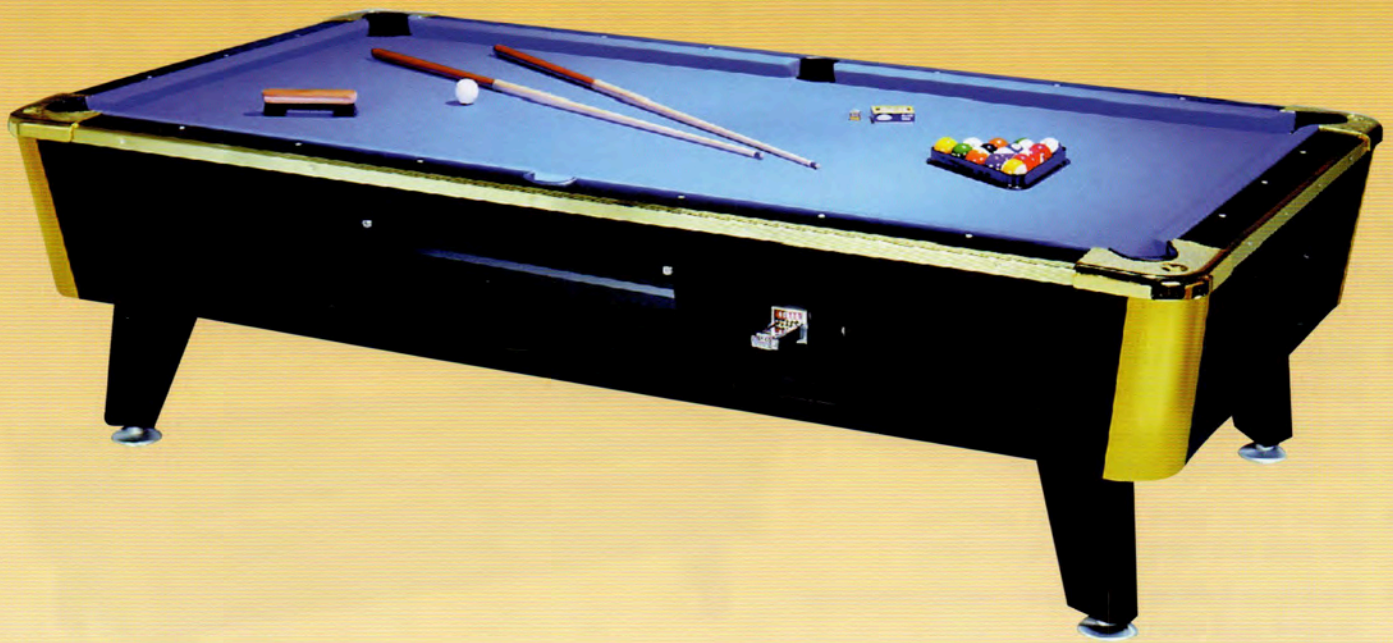

Legacy Gold

the
action
game
PEOPLE