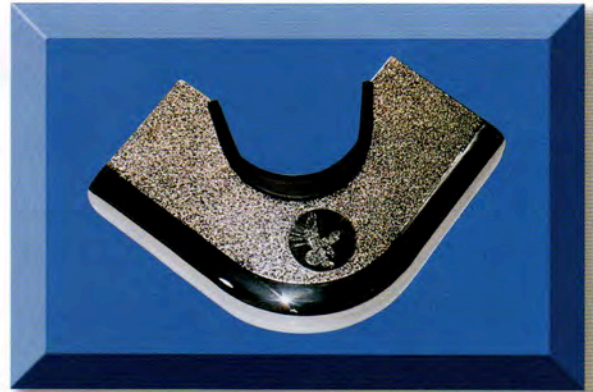

State-of-the-art manufacturing facility ensures consistency and accuracy in construction and offer these fine quality features

- Solid poplar cabinet grade $\frac{3}{4}$ " plywood construction on sides and bottom
- Unitized composite trouble free and fast ball return assembly
- Dome shake-proof washers on railbolts, corners and slate
- Reliable anti-cheat dump bar system eliminates free play and service calls
- Modular coin box housing designed for simple service
- Hinged and locked hatch under table for leg storage and cleanout
- Superior selection poplar wood top frame and rails for best cushion play action
- Dual steel center slate supports provide reliable flat level playing surface
- Premium lexan ball viewer with retaining screws and frame reduces chance of breakage
- Vertical 5 coin mechanism adjust in moments on location complimented with a deep large cash box for generous earnings
- Rails and slate are covered with a 21oz. cloth which promotes faster play and longer time before first recovery
- Double rollers on ball release provide smoother action, less wear and less down time
- Each table operates with magnetic $2\frac{1}{4}$ " or $2\frac{3}{8}$ " cue ball with 15th cue ball lock-up, accented by our reliable cue ball separator
- Each table is crafted with the finest imported one piece slate
- Cloth and formica selections available on request
- Factory play @ 50 cents

Stylish die cast reinforced, polished chrome-plated corners with Eagle logo, feature advanced screw in pocket liners for ease in replacement.