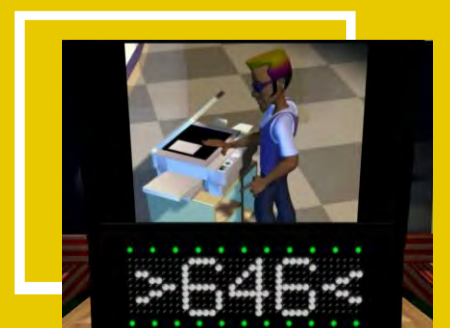

# KINGPIN BOXER

Kingpin Boxer is a bowling theme boxer machine created in cooperation with Steltronic company to fit in bowling center locations. The first game is a power game, the second simulates bowling frame - punch for the first time as hard as you can to knock down max pins, punch as accurately as you can to knock down and get spare.

- Mechanism with electric servo motor
- 17-inch industrial LCD
- No HDD - only flash memory
- Only LED/OLED lighting
- reliable KS2 operation system
- ticket dispenser ready
- payout management system
- bill acceptor ready
- over 1000 animations

**Specification:**

- game type: power meter / precision meter
- dimensions (H/W/D): 214cm/57cm/100cm 85"/23"/40"
- weight: 115kg / 253lbs
- power: 90V - 240V
- power consumption: 70 watt
- certificate: CE, RoHS