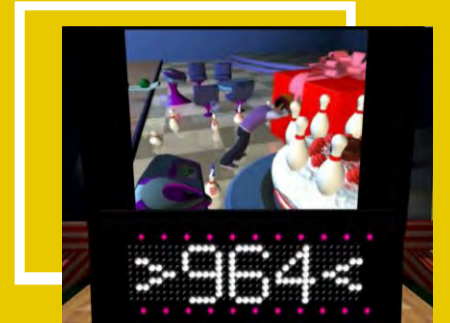

# KINGPIN BOXER

Kingpin Boxer is a bowling theme boxer machine created in cooperation with Steltronic company to fit in bowling center locations. The first game is a power game, the second simulates bowling frame - punch for the first time as hard as you can to knock down max pins, punch as accurately as you can to knock down and get spare.

- Mechanism with electric servo motor
- 17-inch industrial LCD
- No HDD - only flash memory
- Only LED/OLED lighting
- reliable KS2 operation system
- ticket dispenser ready
- payout management system
- bill acceptor ready
- over 1000 animations

**Specification:**

- game type: power meter / precision meter
- dimensions (H/W/D): 214cm/57cm/100cm 85"/23"/40"
- weight: 115kg / 253lbs
- power: 90V - 240V
- power consumption: 70 watt
- certificate: CE, RoHS