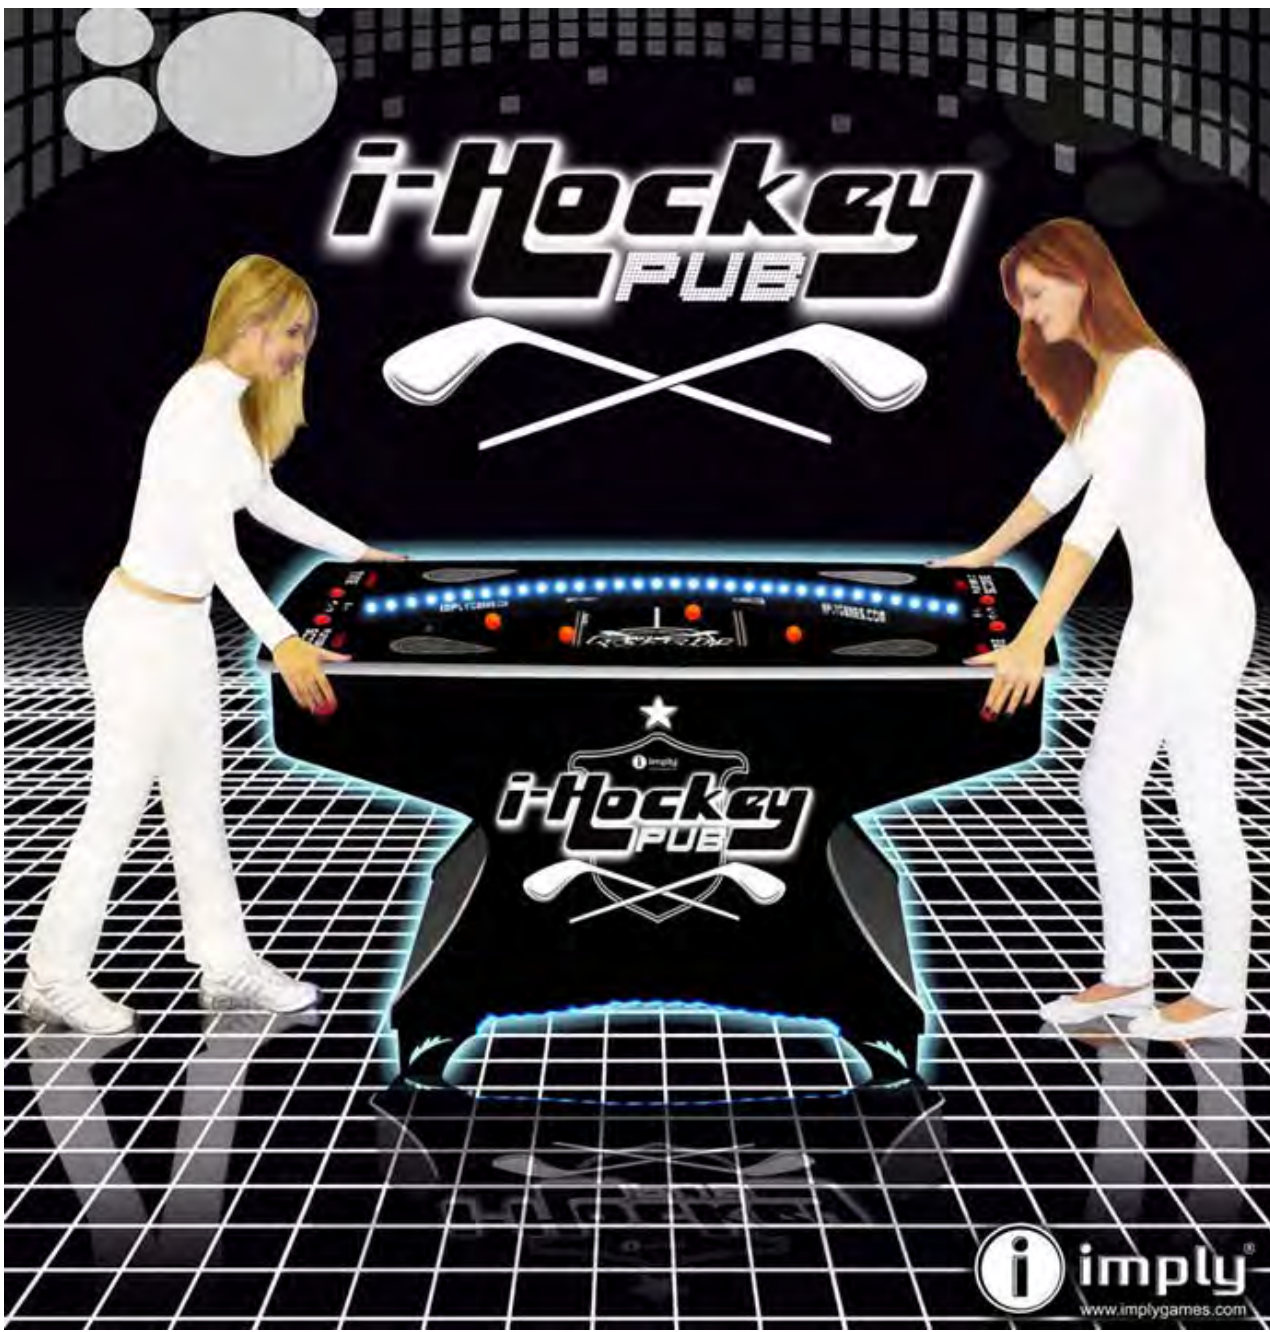

i-HOCKEY PUB

i-HOCKEY PUB is the coolest mix between hockey and pinball. Challenge your friends and score many goals in this exciting competition.

- › Exclusive Game: unique in the market
- › Outstanding black & white design with super neon glow in the dark effect: special inks shine under black lights
- › Great music and sound effects
- › Bright LED's flashing with lighting effects in the game field draw the attention of everyone
- › Super LED Displays show time and score, and an extra LED display shows credits
- › Operated by coin, token or smartcard for easy collection
- › Prepared for Redemption
- › Integrated wheels for easy transportation

Dimensions:

- › Length: 1,55 m | 5' 1"
- › Width: 0,86 m | 2' 9 4/5"
- › Height: 0,91 m | 2' 11 4/5"