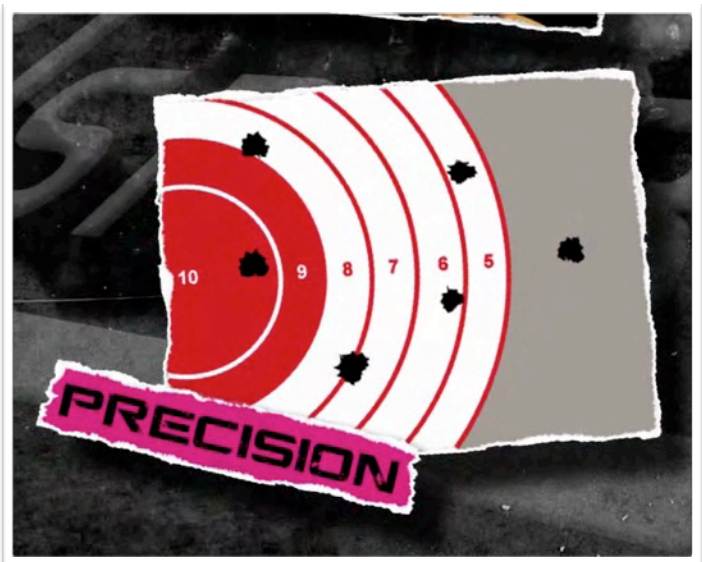

iBoxer Striptease Screenshots Gallery