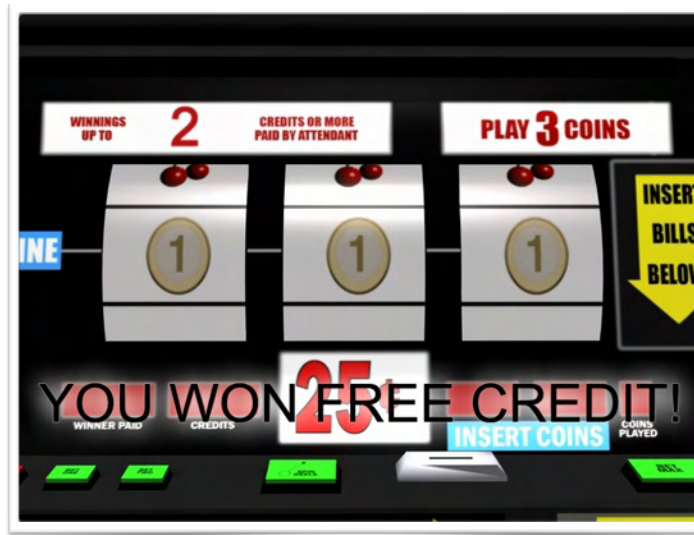

Convenience set up.

From now on you don't have to use the buttons inside the machine to set it. Browse through service menu and make changes, using 'Start' and 'Select' buttons on the casing. We also added fast-forward function while press-and-hold of any button. The service menu has been rewritten, so now it offers several new features, such as stand-by volume setting, record drop-down time (in minutes) and value. Just for your convenience.

iBoxer Striptease Machine Gallery

iBoxer Striptease Machine Gallery

iBoxer Striptease Screenshots Gallery

iBoxer Striptease Screenshots Gallery

iBoxer Striptease Screenshots Gallery

iBoxer Striptease Screenshots Gallery