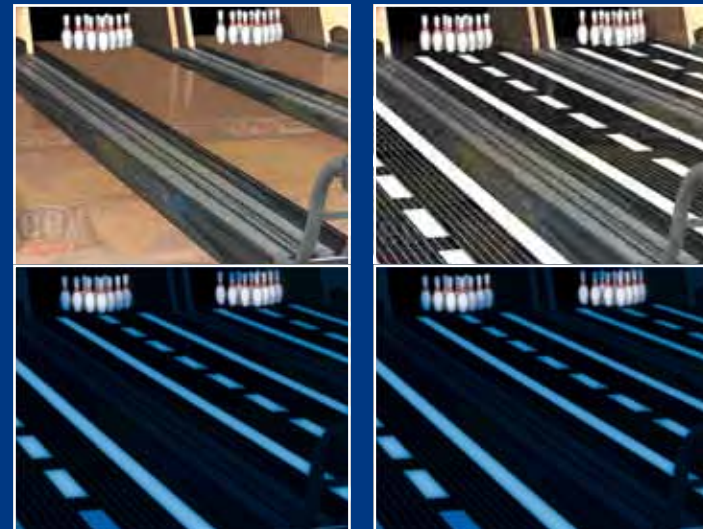

Manual Bumpers

A very successful feature in traditional tenpin bowling is available with Highway66.

Highway66 is available with decorative lane surfaces to compliment your venue's décor.

- A) Traditional Wood Grain With glow-in-the-dark tracking line effect B) Highway With glow-in-the dark tricky highway lane version