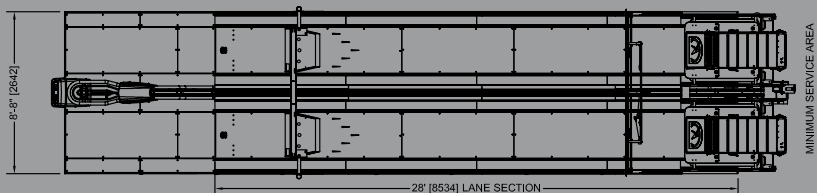

Traditional Ten Pin Bowling VS Scaled Down Bowling

TRADITIONAL
TEN PIN
BOWLING

SCALED DOWN
BOWLING

PAIR OF LANES UNIT FEATURES

Dimensions

Standard length: Standard length: 39' - 9 1/2" [12.129 mt]

Customized length available