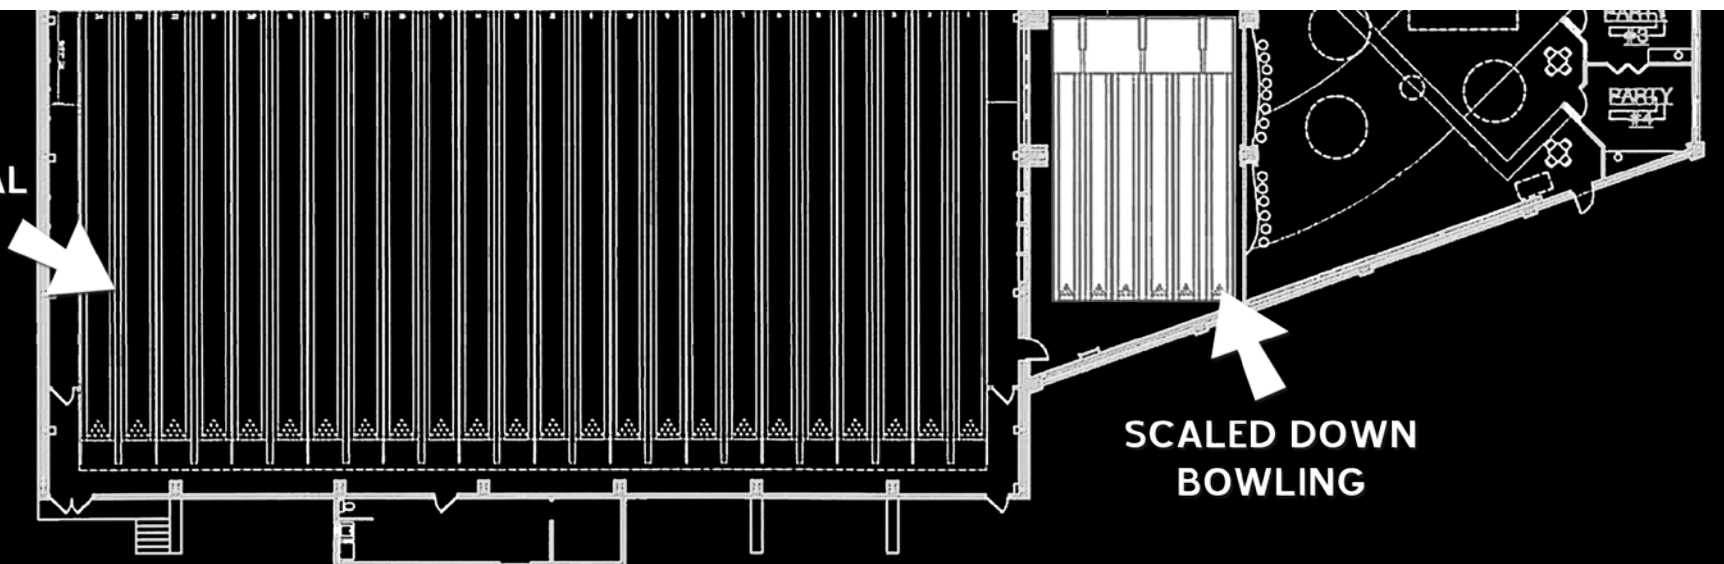

Traditional Ten Pin Bowling VS Scaled Down Bowling

TRADITIONAL
TEN PIN
BOWLING

SCALED DOWN
BOWLING

PAIR OF LANES UNIT FEATURES

Dimensions

Standard length: Standard length: 39' - 9 1/2" [12.129 mt]

Customized length available