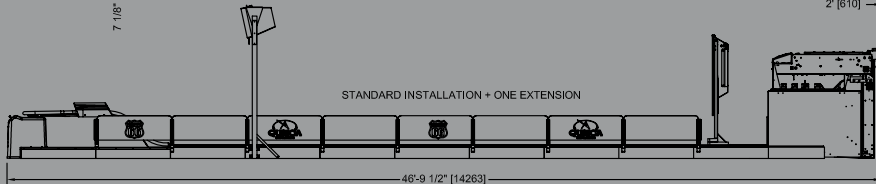

Traditional Ten Pin Bowling VS Scaled Down Bowling

TRADITIONAL
TEN PIN
BOWLING

SCALED DOWN
BOWLING

PAIR OF LANES UNIT FEATURES

Dimensions

Standard length: Standard length: 39' - 9 1/2" [12.129 mt]

Customized length available