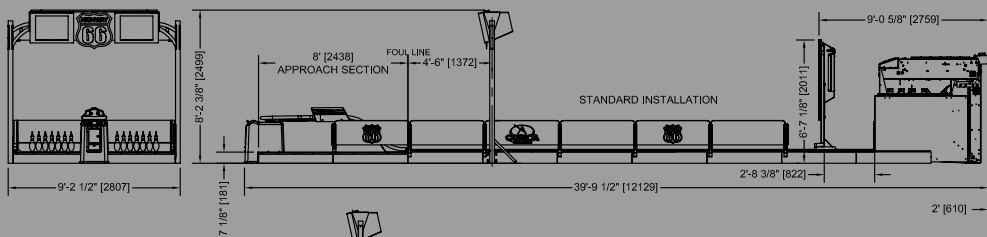

Traditional Ten Pin Bowling VS Scaled Down Bowling

TRADITIONAL
TEN PIN
BOWLING

SCALED DOWN
BOWLING

PAIR OF LANES UNIT FEATURES

Dimensions

Standard length: Standard length: 39' - 9 1/2" [12.129 mt]

Customized length available

Width: 9' - 2 1/2" [2.807 mt]

Minimum Height Required: 8' - 2 3/8" [2.499 mt] customized height available

Total Weight per standard unit length 5600 lb [Kg 2545]

Power Consumption

Attract mode : 250W

Play mode. 2800W