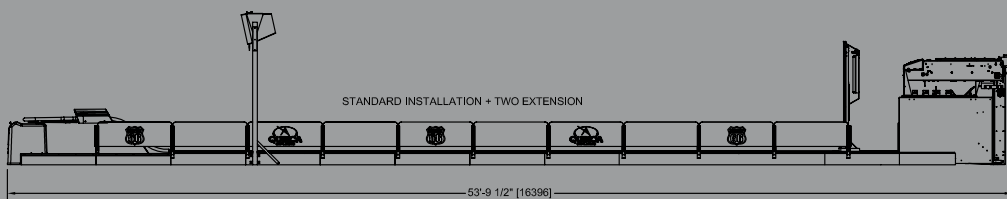

Traditional Ten Pin Bowling VS Scaled Down Bowling

TRADITIONAL
TEN PIN
BOWLING

SCALED DOWN
BOWLING

PAIR OF LANES UNIT FEATURES

Dimensions

Standard length: Standard length: 39' - 9 1/2" [12.129 mt]

Customized length available