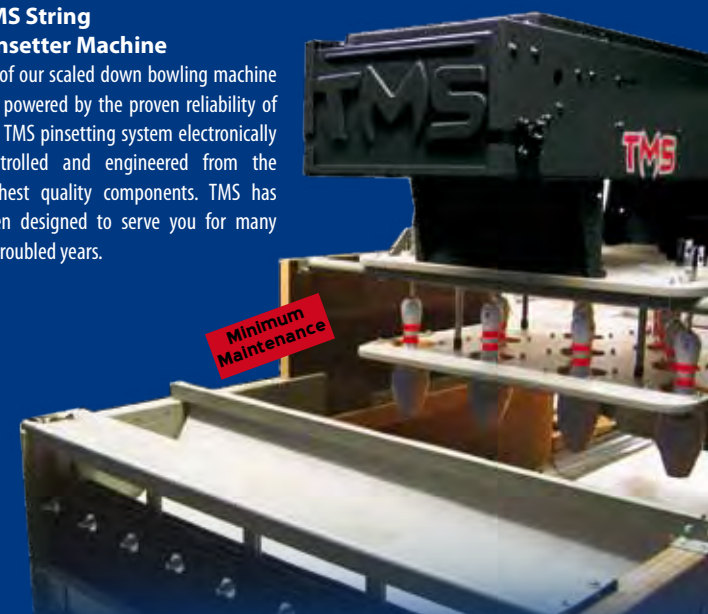

TMS String Pinsetter Machine

All of our scaled down bowling machine are powered by the proven reliability of the TMS pinsetting system electronically controlled and engineered from the highest quality components. TMS has been designed to serve you for many untroubled years.