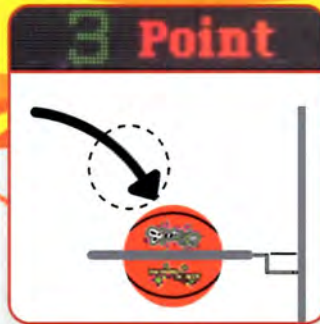

# EN SHOOT

play together !!

- LED Lighting Effect On The Billboard.
- Sound System Equipped With Woofers.
- Halftime Show On Display.
- Foldable Structure For Easy Shipping.
- Two Types Of Very Attractive Graphics.
- Special Sensors For SWISH And MONEY BALL (Patent Pending).

# En Shoot Feature

**NORMAL SHOT**

**SWISH**

**MONEY BALL**

**DOUBLE SCORE TIME**

Normal shot : 4 Points  
Swish : 6 Points  
Money Ball : 12 Points