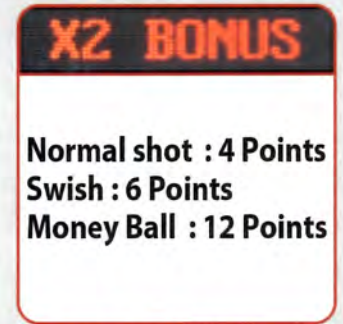

# EN SHOOT

play together !!

- LED Lighting Effect On The Billboard.
- Sound System Equipped With Woofers.
- Halftime Show On Display.
- Foldable Structure For Easy Shipping.
- Two Types Of Very Attractive Graphics.
- Special Sensors For SWISH And MONEY BALL (Patent Pending).

# En Shoot Feature

**NORMAL SHOT**

**SWISH**

**MONEY BALL**

**DOUBLE SCORE TIME**

Normal shot : 4 Points  
Swish : 6 Points  
Money Ball : 12 Points

## BASKET MOVEMENT

Basket Moves Side Ways From 2nd Quarter ~ 4th Quarter Making The Game More Challenging.

- 50 POINTS TO PASS 1st QUARTER.
- 150 POINTS TO PASS 2nd QUARTER.
- 300 POINTS TO PASS 3rd QUARTER.
- 500 POINTS TO PASS 4th QUARTER.
- \* 20 SEC BONUS ROUND AWARDED AFTER 4th QUARTER.

## QUARTER SYSTEM

Game Continues For 4 Quarters + Bonus Round Awarded Upon Successful Completion of Score Requirements.