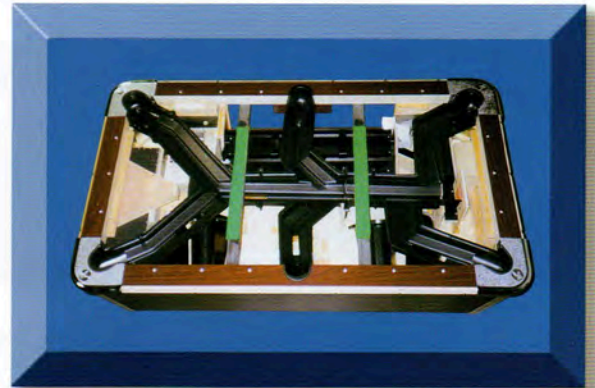

Stylish die cast reinforced, polished chrome-plated corners with Eagle logo, feature advanced screw in pocket liners for ease in replacement.

"We know you appreciate Quality" All of the features that we have previously mentioned and more that we take for granted exclusively with Great American!