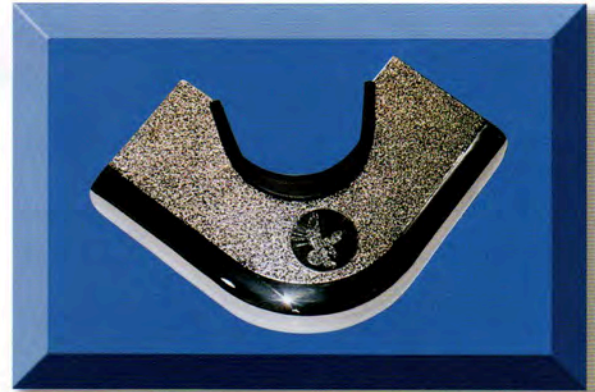

ACCESSORIES INCLUDE:

- 4 Solid Cue Sticks
- (15) 2¼" Belgian Balls
- Triangle Rack
- Box of Chalk
- Brush
- Magnetic Cue Ball

YOUR AUTHORIZED DISTRIBUTOR

GREAT AMERICAN
Recreation Equipment, Inc.

State-of-the-art manufacturing facility ensures consistency and accuracy in construction and offer these fine quality features

- Solid poplar cabinet grade $\frac{3}{4}$ " plywood construction on sides and bottom
- Unitized composite trouble free and fast ball return assembly
- Dome shake-proof washers on railbolts, corners and slate
- Reliable anti-cheat dump bar system eliminates free play and service calls
- Modular coin box housing designed for simple service
- Hinged and locked hatch under table for leg storage and cleanout
- Superior selection poplar wood top frame and rails for best cushion play action
- Dual steel center slate supports provide reliable flat level playing surface
- Premium lexan ball viewer with retaining screws and frame reduces chance of breakage
- Vertical 5 coin mechanism adjust in moments on location complimented with a deep large cash box for generous earnings
- Rails and slate are covered with a 21oz. cloth which promotes faster play and longer time before first recovery
- Double rollers on ball release provide smoother action, less wear and less down time
- Each table operates with magnetic $2\frac{1}{4}$ " or $2\frac{3}{8}$ " cue ball with 15th cue ball lock-up, accented by our reliable cue ball separator
- Each table is crafted with the finest imported one piece slate
- Cloth and formica selections available on request
- Factory play @ 50 cents

Stylish die cast reinforced, polished chrome-plated corners with Eagle logo, feature advanced screw in pocket liners for ease in replacement.

"We know you appreciate Quality" All of the features that we have previously mentioned and more that we take for granted exclusively with Great American!