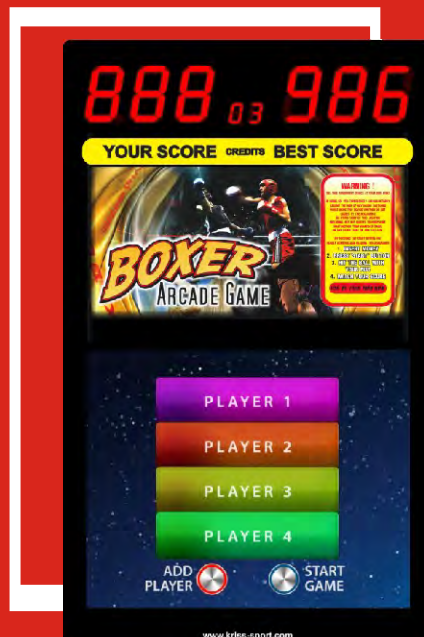

BOXER

ARCADE GAME

BOXER ARCADE GAME

Specification:

game type: power meter / precision meter
dimensions (H/W/D): 214cm/57cm/100cm 85"/23"/40"
weight: 115kg / 253lbs
power: 90V - 240V
power consumption: 70 watt
certificate: CE, RoHS

Boxer Arcade Game machine is a up to 4 players boxer with 5 different games included on CF-cards. Each player makes a punch and tries to get as high score as possible. At the end of game machine shows players ranking. Included games: Wild Wild West Boxer, Wheel Of Luck, Kingpin Boxer, iBoxer Striptease, Army Boxer - all games are multiplayer ready. Game can be switched in time under 2 minutes.

Mechanism with electric servo motor

17-inch industrial LCD

No HDD - only flash memory

Up to 4 players

Only LED/OLED lighting

Reliable KS2 operation system

Bill acceptor ready

5 CF-cards with different games included

Over 1000 animations on each CF-card

BOXER

ARCADE GAME

Screenshots gallery