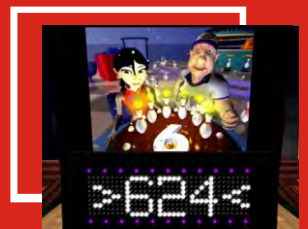

BOXER

ARCADE GAME

BOXER ARCADE GAME

Specification:

game type: power meter / precision meter
dimensions (H/W/D): 214cm/57cm/100cm 85"/23"/40"
weight: 115kg / 253lbs
power: 90V - 240V
power consumption: 70 watt
certificate: CE, RoHS

Boxer Arcade Game machine is a up to 4 players boxer with 5 different games included on CF-cards. Each player makes a punch and tries to get as high score as possible. At the end of game machine shows players ranking. Included games: Wild Wild West Boxer, Wheel Of Luck, Kingpin Boxer, iBoxer Striptease, Army Boxer - all games are multiplayer ready. Game can be switched in time under 2 minutes.

Mechanism with electric servo motor

17-inch industrial LCD

No HDD - only flash memory

Up to 4 players

Only LED/OLED lighting

Reliable KS2 operation system

Bill acceptor ready

5 CF-cards with different games included

Over 1000 animations on each CF-card

BOXER

ARCADE GAME

Screenshots gallery