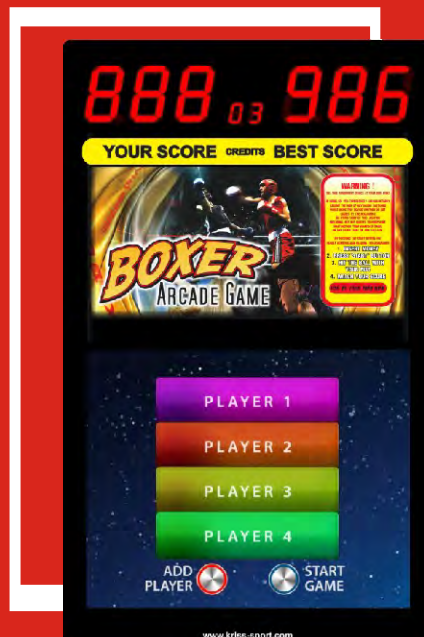

BOXER ARCADE GAME

Specification:

game type: power meter / precision meter
dimensions (H/W/D): 214cm/57cm/100cm 85"/23"/40"
weight: 115kg / 253lbs
power: 90V - 240V
power consumption: 70 watt
certificate: CE, RoHS

Boxer Arcade Game machine is a up to 4 players boxer with 5 different games included on CF-cards. Each player makes a punch and tries to get as high score as possible. At the end of game machine shows players ranking. Included games: Wild Wild West Boxer, Wheel Of Luck, Kingpin Boxer, iBoxer Striptease, Army Boxer - all games are multiplayer ready. Game can be switched in time under 2 minutes.

Mechanism with electric servo motor

17-inch industrial LCD

No HDD - only flash memory

Up to 4 players

Only LED/OLED lighting

Reliable KS2 operation system

Bill acceptor ready

5 CF-cards with different games included

Over 1000 animations on each CF-card