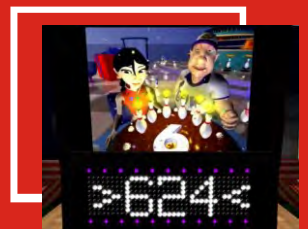

BOXER ARCADE GAME

Specification:

game type: power meter / precision meter
dimensions (H/W/D): 214cm/57cm/100cm 85"/23"/40"
weight: 115kg / 253lbs
power: 90V - 240V
power consumption: 70 watt
certificate: CE, RoHS

Boxer Arcade Game machine is a up to 4 players boxer with 5 different games included on CF-cards. Each player makes a punch and tries to get as high score as possible. At the end of game machine shows players ranking. Included games: Wild Wild West Boxer, Wheel Of Luck, Kingpin Boxer, iBoxer Striptease, Army Boxer - all games are multiplayer ready. Game can be switched in time under 2 minutes.

Mechanism with electric servo motor

17-inch industrial LCD

No HDD - only flash memory

Up to 4 players

Only LED/OLED lighting

Reliable KS2 operation system

Bill acceptor ready

5 CF-cards with different games included

Over 1000 animations on each CF-card