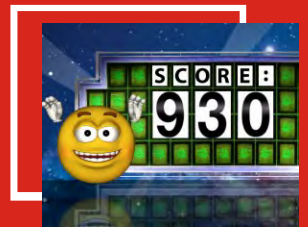

BOXER ARCADE GAME

Specification:

game type: power meter / precision meter
dimensions (H/W/D): 214cm/57cm/100cm 85"/23"/40"
weight: 115kg / 253lbs
power: 90V - 240V
power consumption: 70 watt
certificate: CE, RoHS

Boxer Arcade Game machine is a up to 4 players boxer with 5 different games included on CF-cards. Each player makes a punch and tries to get as high score as possible. At the end of game machine shows players ranking. Included games: Wild Wild West Boxer, Wheel Of Luck, Kingpin Boxer, iBoxer Striptease, Army Boxer - all games are multiplayer ready. Game can be switched in time under 2 minutes.

Mechanism with electric servo motor

17-inch industrial LCD

No HDD - only flash memory

Up to 4 players

Only LED/OLED lighting

Reliable KS2 operation system

Bill acceptor ready

5 CF-cards with different games included

Over 1000 animations on each CF-card