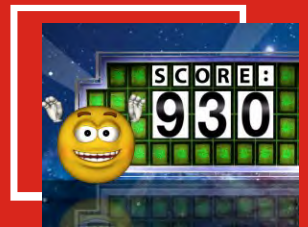

BOXER

ARCADE GAME

BOXER ARCADE GAME

Specification:

game type: power meter / precision meter
dimensions (H/W/D): 214cm/57cm/100cm 85"/23"/40"
weight: 115kg / 253lbs
power: 90V - 240V
power consumption: 70 watt
certificate: CE, RoHS

Boxer Arcade Game machine is a up to 4 players boxer with 5 different games included on CF-cards. Each player makes a punch and tries to get as high score as possible. At the end of game machine shows players ranking. Included games: Wild Wild West Boxer, Wheel Of Luck, Kingpin Boxer, iBoxer Striptease, Army Boxer - all games are multiplayer ready. Game can be switched in time under 2 minutes.

Mechanism with electric servo motor

17-inch industrial LCD

No HDD - only flash memory

Up to 4 players

Only LED/OLED lighting

Reliable KS2 operation system

Bill acceptor ready

5 CF-cards with different games included

Over 1000 animations on each CF-card

BOXER

ARCADE GAME

Screenshots gallery